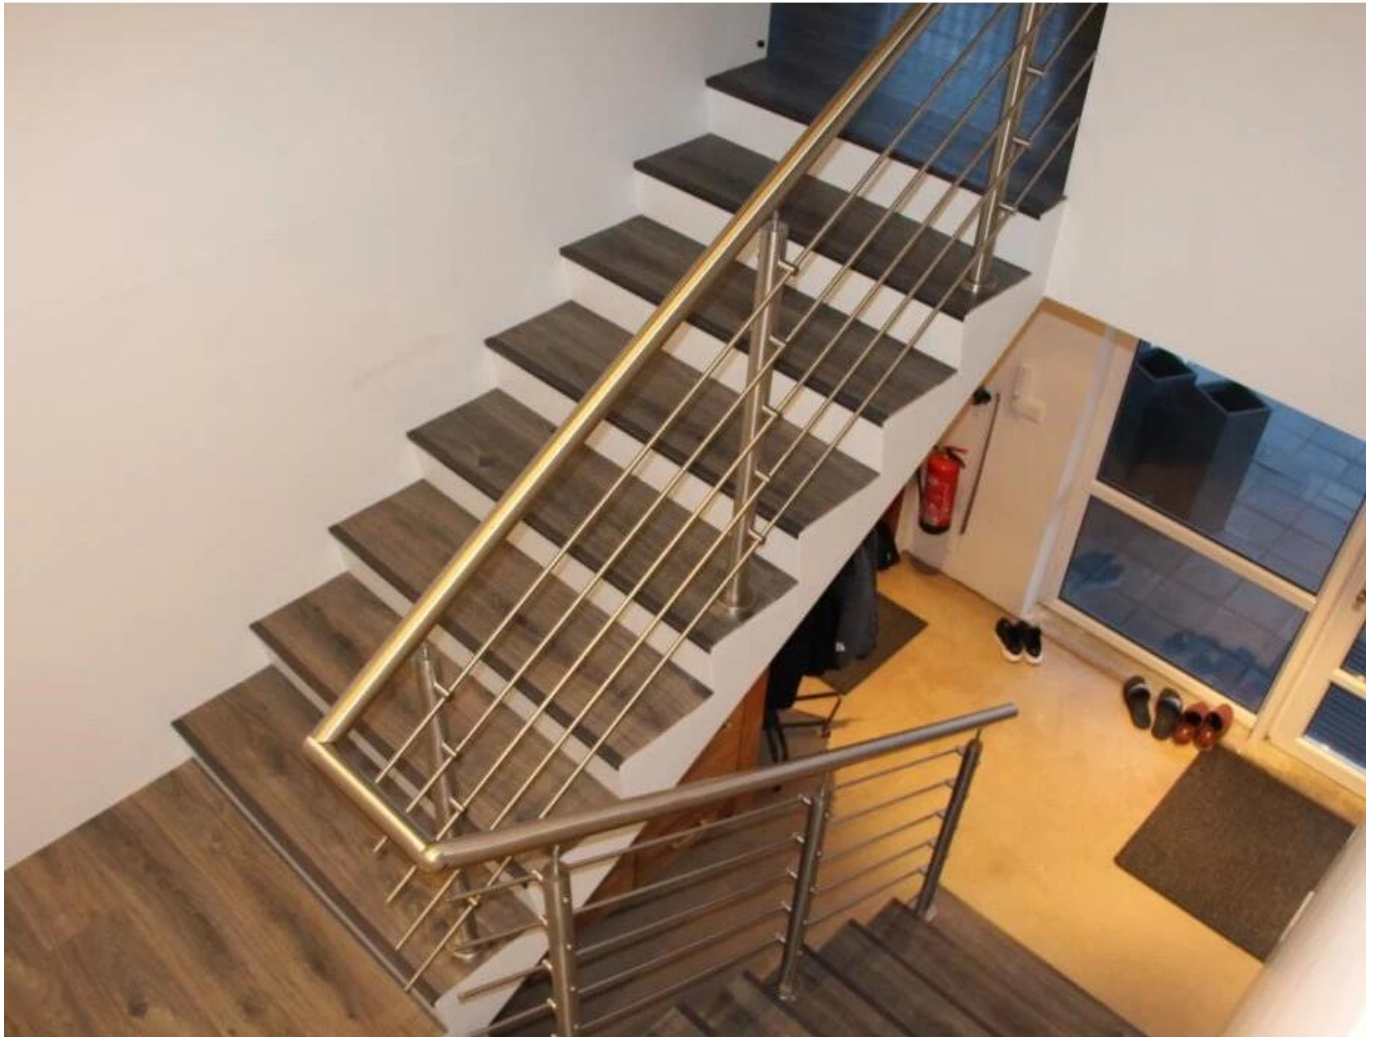

- 304/316 stainless steel satin finish
- to hold 12mm dia crossbars/tubes
- made by casting
- used on crossbar railing system

4. Project photos for Stainless Steel Hand Railing Pipe Bar Adapter Crossbar Holder

KEBIL 科比奥®