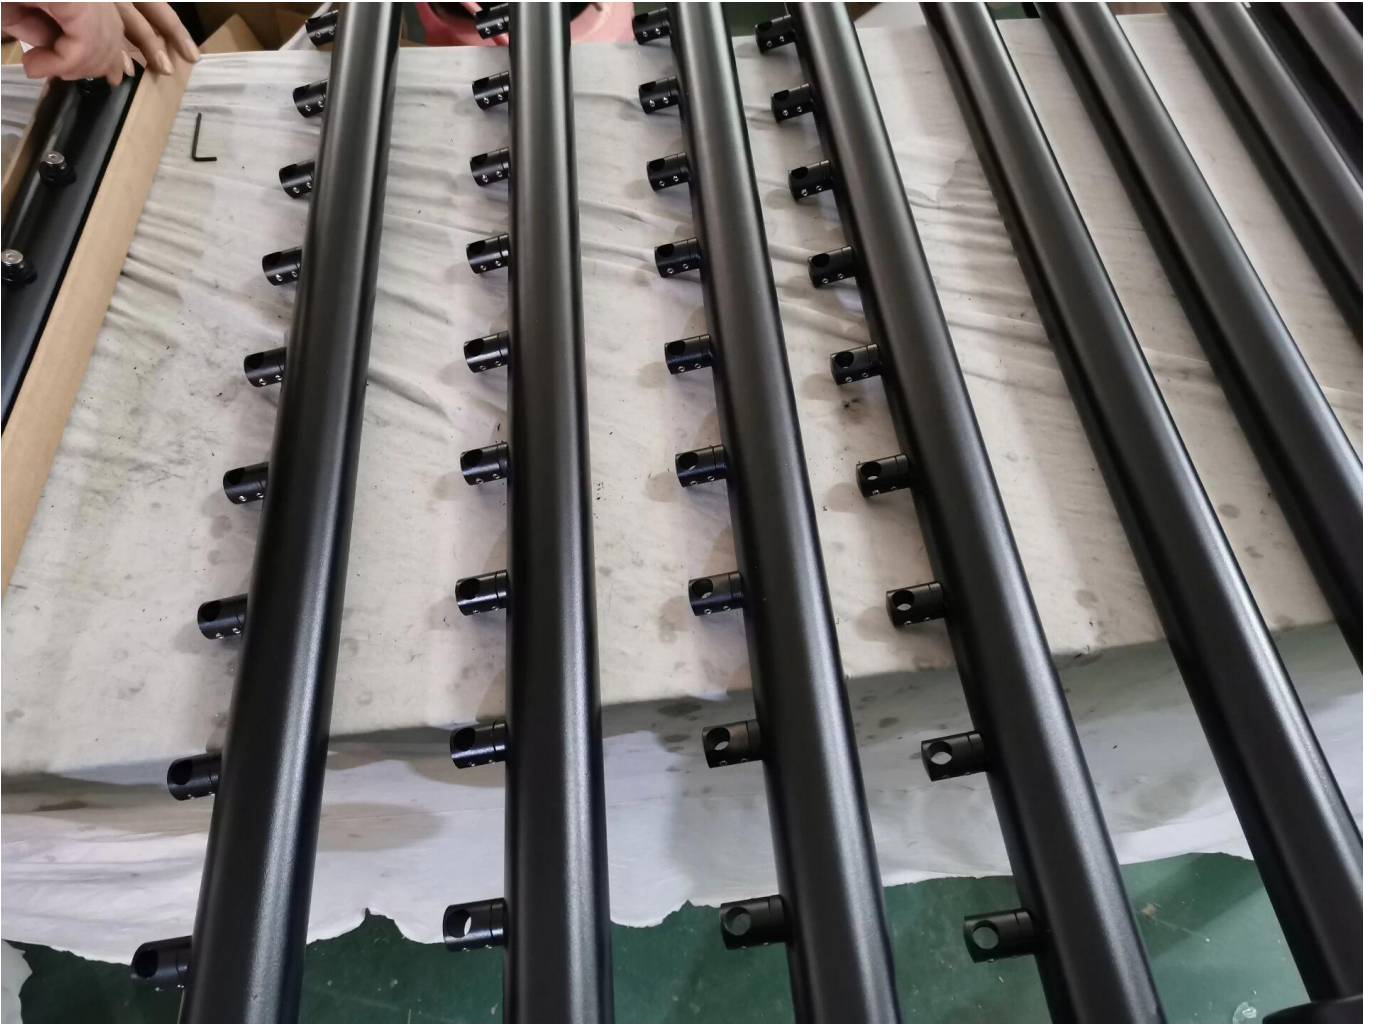

## **Stainless Steel Hand Railing Pipe Bar Adapter Crossbar Holder**

It can hold 10mm or 12mm crossbars , applied on staircase /balcony /deck crossbar railing systems

### **1. Photos for Crossbar Holder Stainless Steel Stair/Balcony Railing Joint**

**End cap & joints for cross bars:**

2. Different railing designs: floor mounted or side mounted

**LCH-101**

3. Specs. for Stainless Steel Hand Railing Pipe Bar Adapter Crossbar Holder

- 304/316 stainless steel satin finish
- to hold 12mm dia crossbars/tubes
- made by casting
- used on crossbar railing system