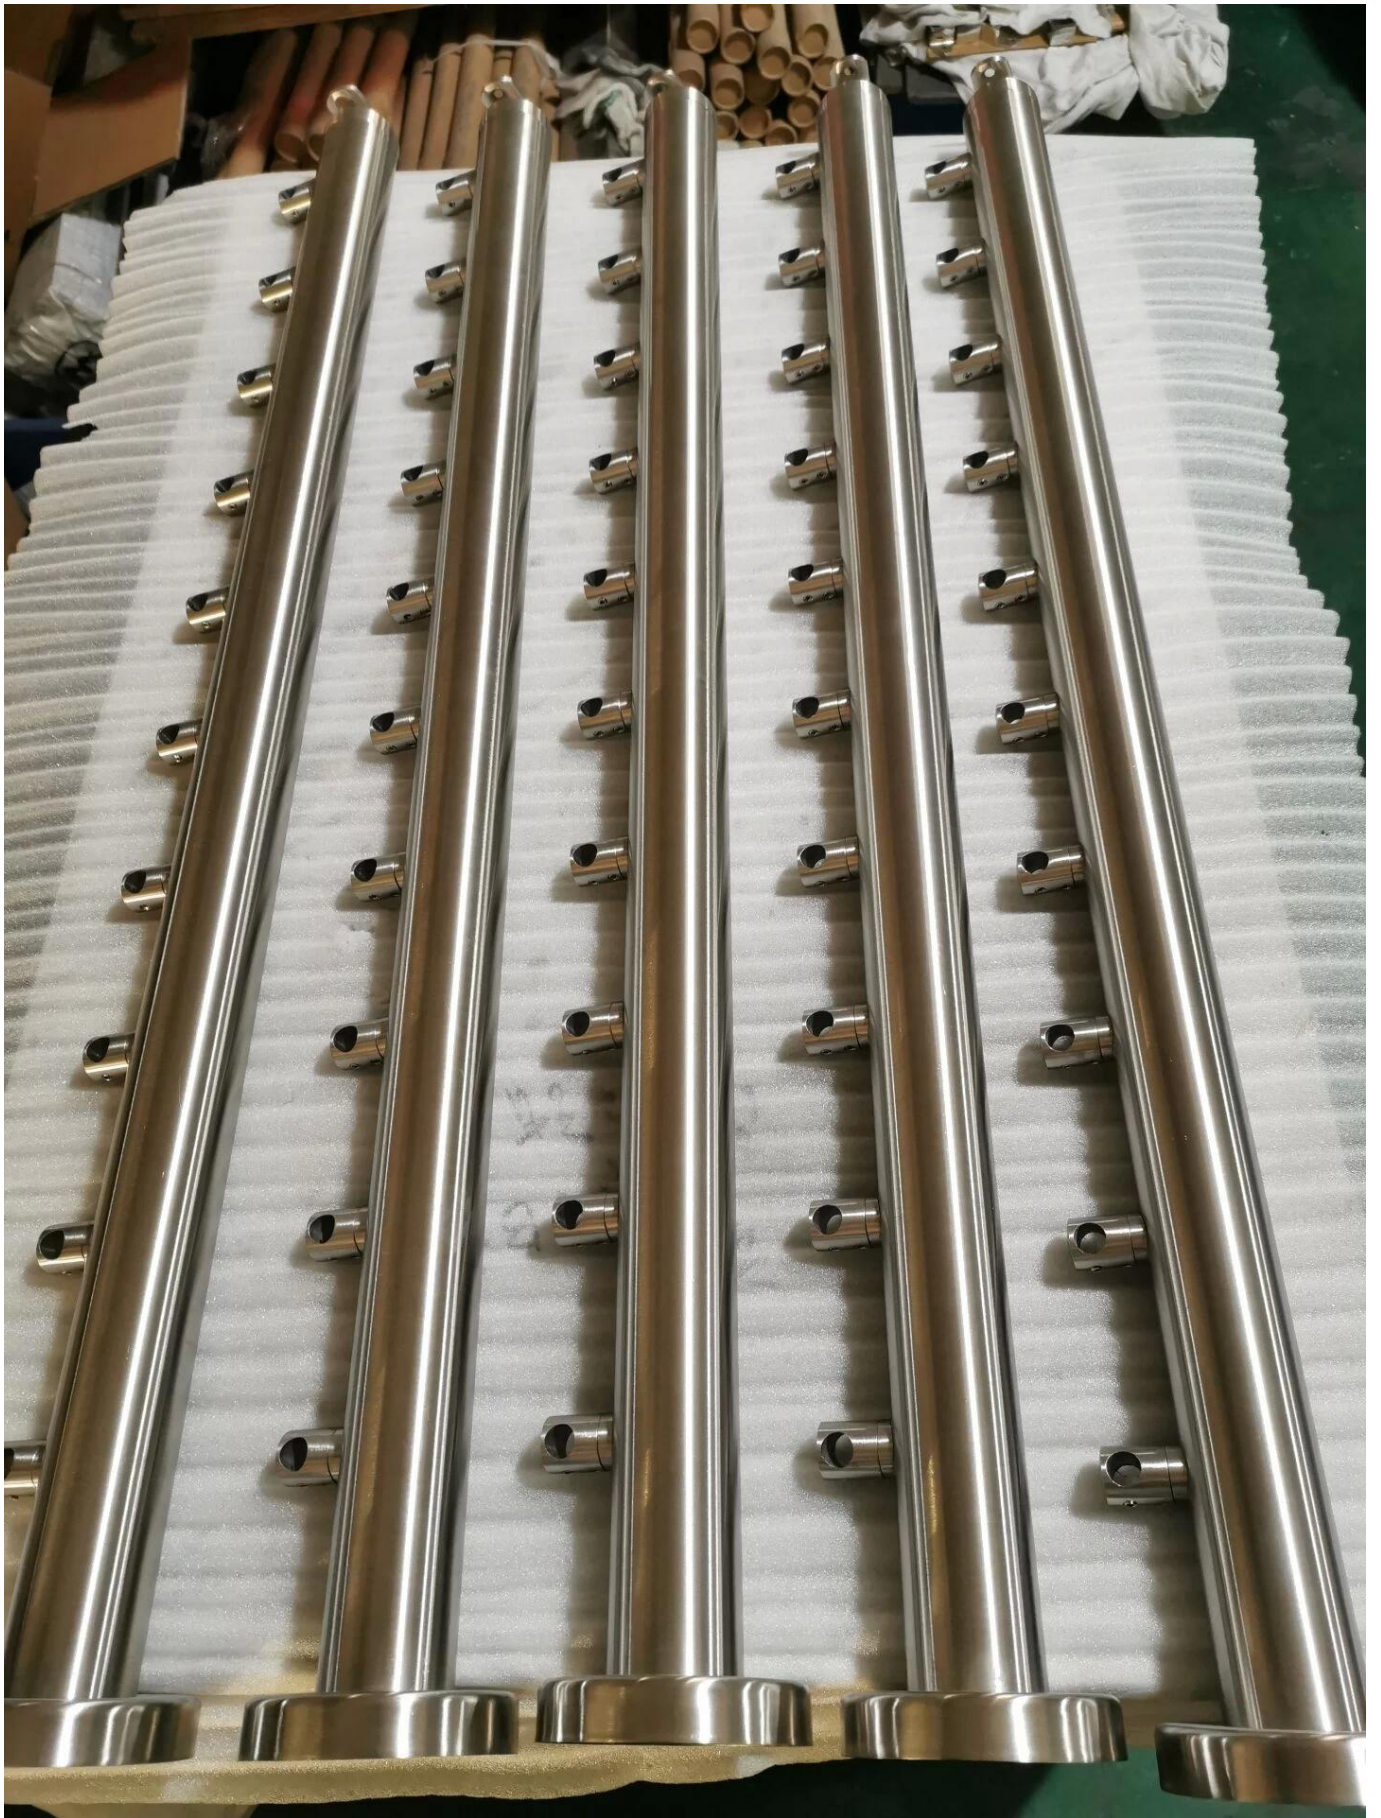

## **Stainless Steel Hand Railing Pipe Bar Adapter Crossbar Holder**

It can hold 10mm or 12mm crossbars , applied on staircase /balcony /deck crossbar railing systems

### **1. Photos for Crossbar Holder Stainless Steel Stair/Balcony Railing Joint**

**End cap & joints for cross bars:**

2. Different railing designs: floor mounted or side mounted

**LCH-101**

3. Specs. for Stainless Steel Hand Railing Pipe Bar Adapter Crossbar Holder

- 304/316 stainless steel satin finish
- to hold 12mm dia crossbars/tubes
- made by casting
- used on crossbar railing system