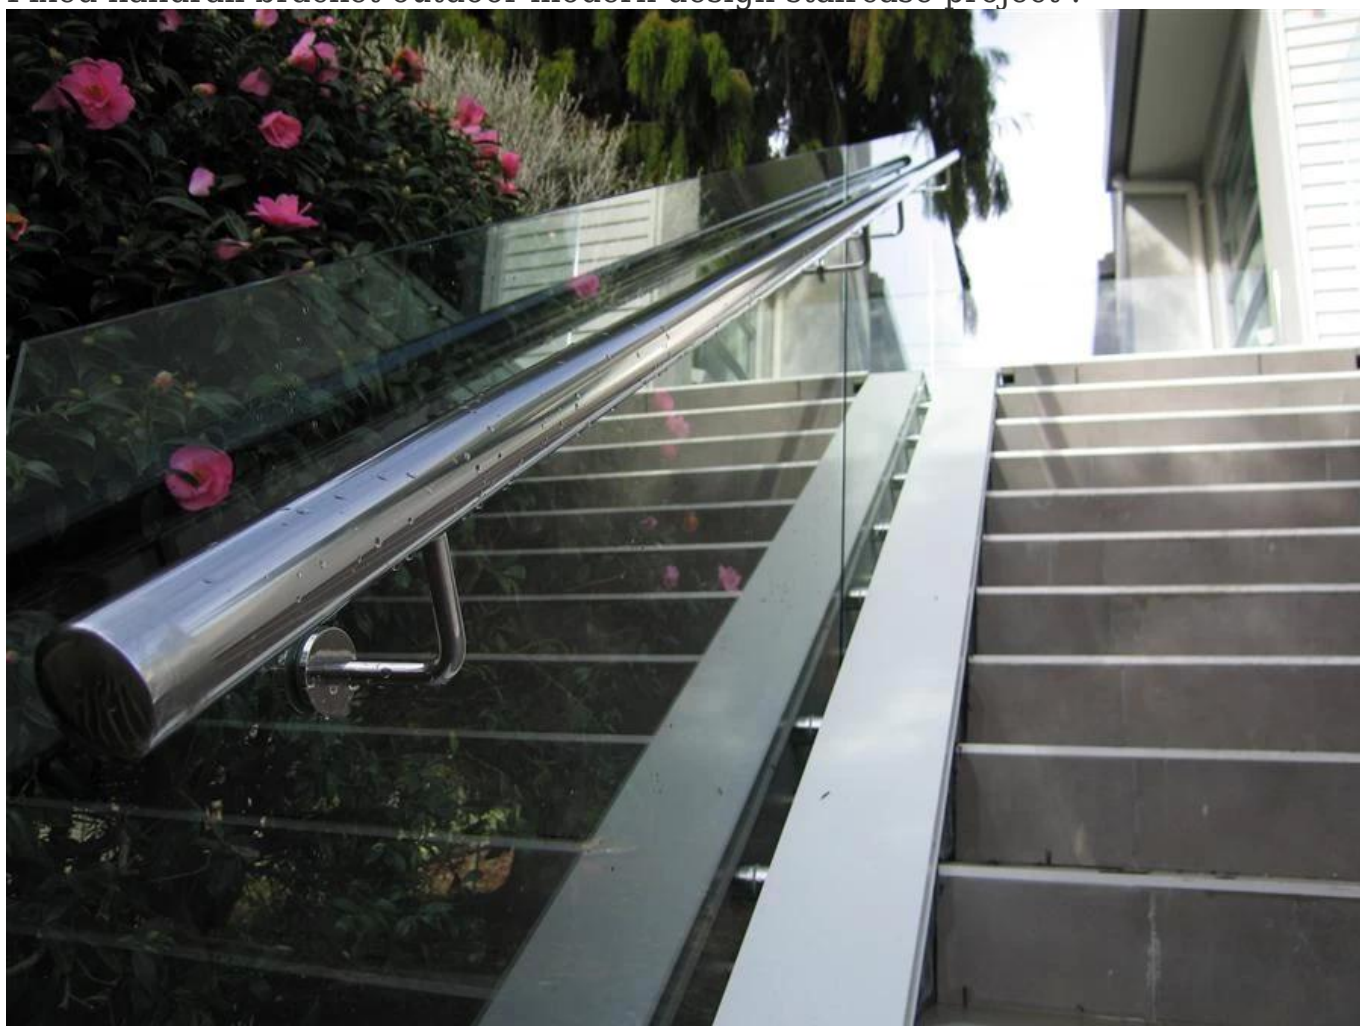

Fixed handrail bracket outdoor modern design staircase project :