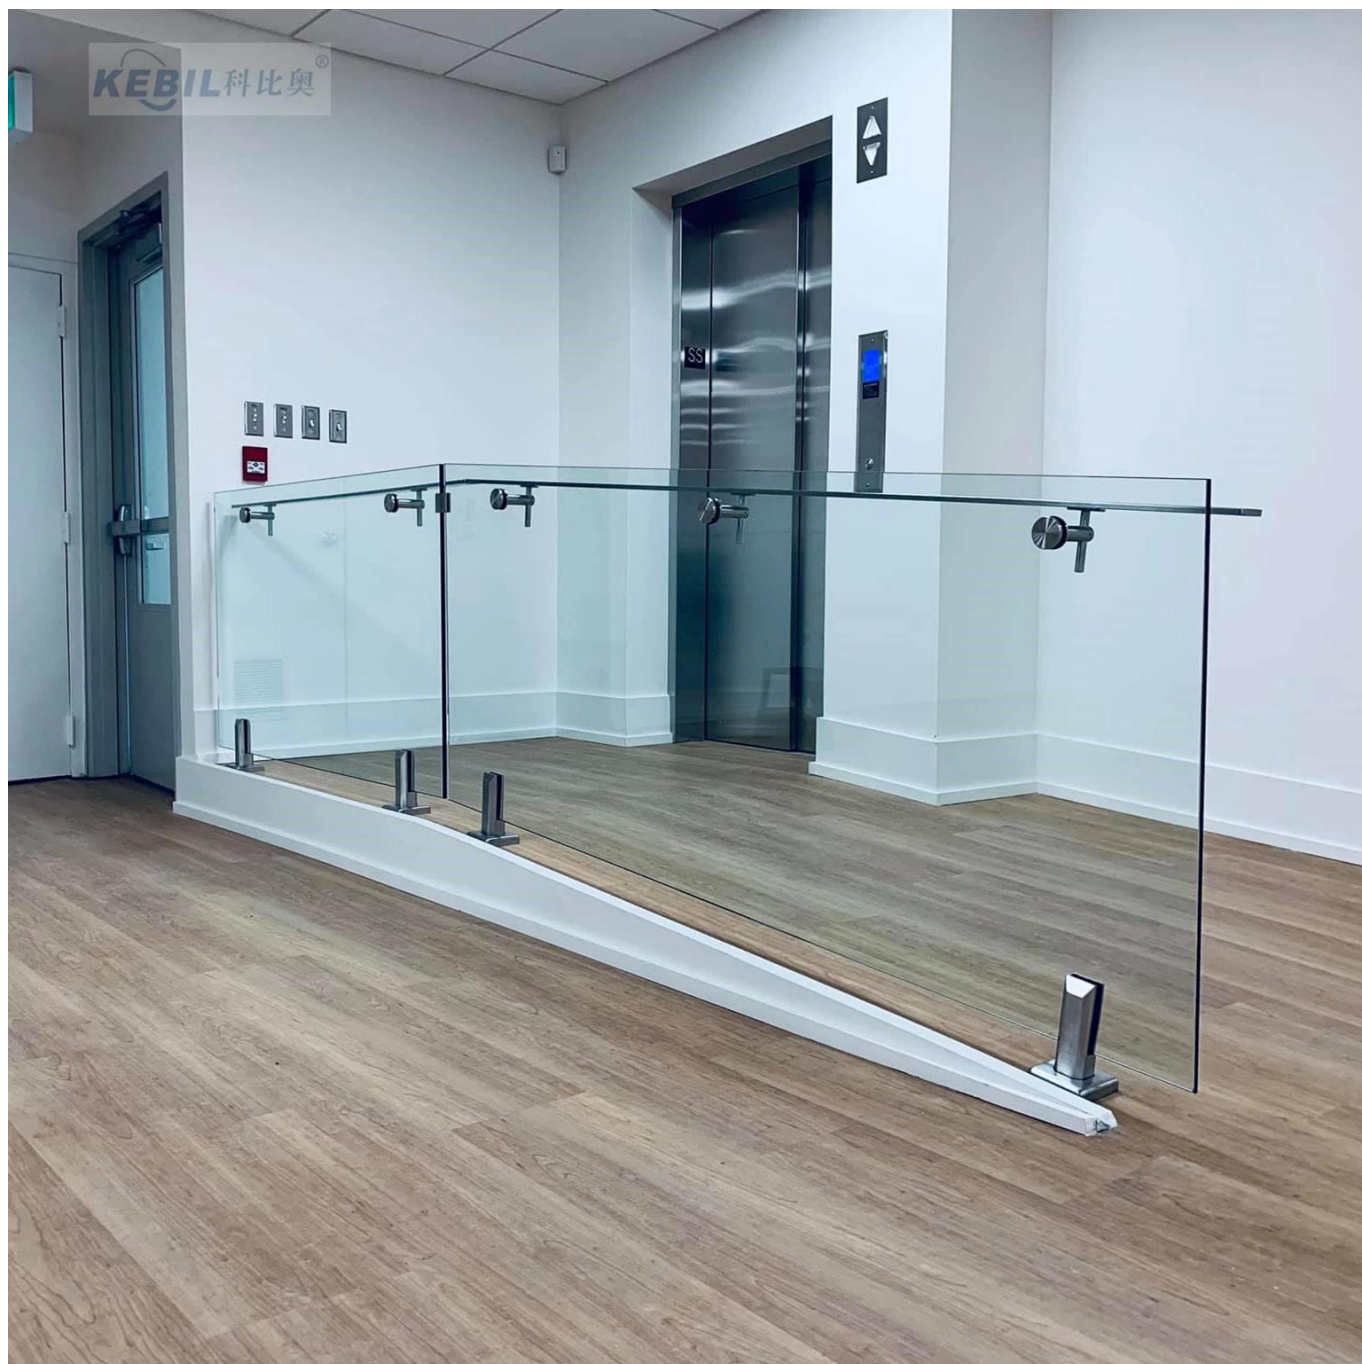

Stainless Steel Handrail Bracket Glass Railing Stair Railing Handrail Bracket

1. Glass railing stainless steel wall mounted handrail bracket description :

- Material:stainless steel 304/316
- Finish: Satin / Mirror polished /black
- For both round and square pipe/40x40/50x50/42.4/50.8mm pipe
- Glass thickness: 6-19mm

2. Various types glass railing stainless steel wall mounted handrail bracket :

1). Model No.P703R glass railing stainless steel wall mounted handrail bracket

2). Model No.P706 glass railing stainless steel wall mounted handrail bracket