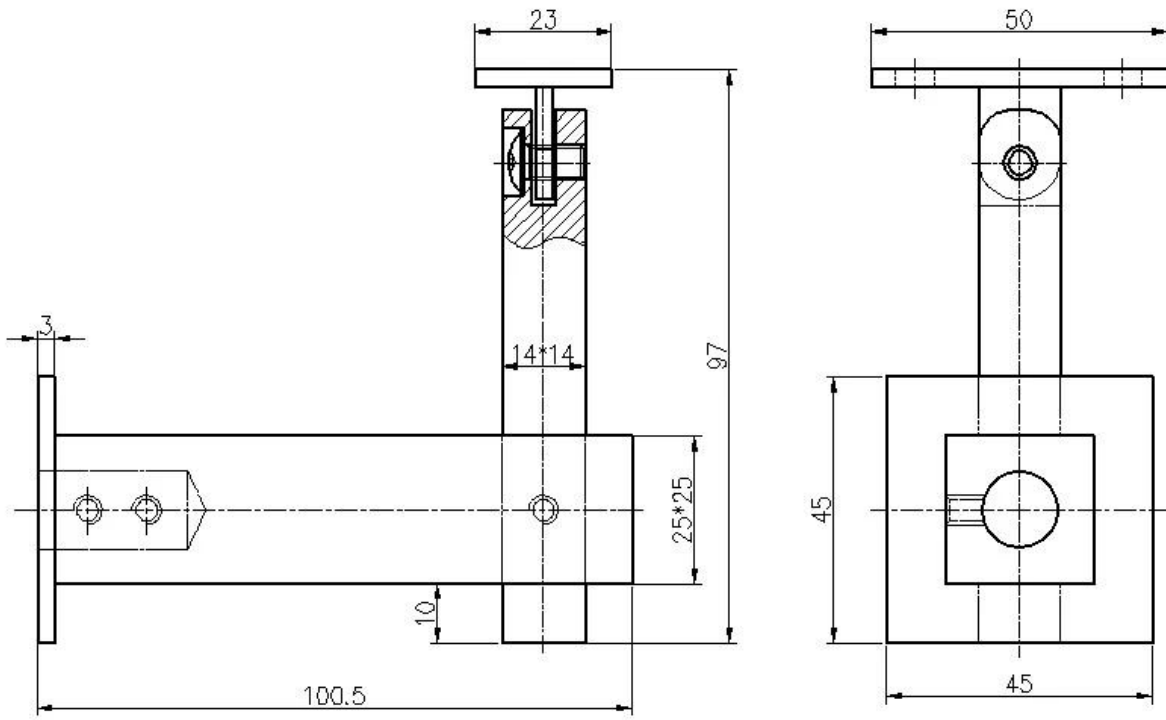

### P712 Wall Mounting Stainless Steel Handrail Brackets specifications :

Material: Stainless steel 304 or 316

Finish: Satin / Mirror polished

Mounted to wall ( wall can be concrete or wood )

Mounted to glass panel also available, the mounting end can custom made fitting for that usage

Flexible stair handrail bracket

Project photos of wall mount square handrail support bracket for square tubing handrail:

Glass panel mounting square handrail support bracket for square tubing handrail :