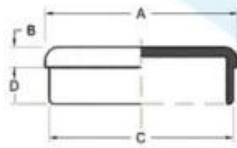

Stainless Steel Handrail Post Pipe End Cap

Product Description

Product Name	Stainless steel handrail post pipe end cap
Material	Stainless steel 316 / stainless steel 304
Finish	Mirror polished / satin brushed
For pipe size	Diameter 43mm, diameter 50.8mm, 40x20mm, 40x40mm, 50x50mm
For pipe thickness	1.5mm thickness
Custom size end cap	Available. We are factory
Payment Term	PayPal, West Union, T/T
Manufacture Method	Casting
Packaging Details	1) One piece into one bubble bag 2) 20 pcs into one cardboard carton Or packing as customers' requirements
Application	Stainless steel handrail post pipe
Factory Inspection	Available
Sample	Available before order
MOQ	No limited. You can order as per your job requirement.
OEM & ODM Service	Available

Pipe End Cap Details

1) Pipe end cap catalogue

Part No.	size				Material	Finish
	A	B	C	D		
LCH-209/25.8	25	6	22	10	<ul style="list-style-type: none"> ▪ AISI 304 ▪ AISI 316 	<ul style="list-style-type: none"> ▪ Satin ▪ Mirror
LCH-209/30	30	5	27	12		
LCH-209/33	33	5	30	12		
LCH-209/38	38	5	35	12		
LCH-209/40	40	5	37	12		
LCH-209/43	43	5	40	12		
LCH-209/50.8	50.8	5	47.8	12		
LCH-209/63.5	63.5	6	60.5	12		
LCH-209/43	43	3	40	12		
LCH-209/50.8	50.8	3	47.8	12		

Part No.	size					Material	Finish
	A	B	C	D	E		
LCH-211/20	20	20	17	5	12	<ul style="list-style-type: none"> ▪ AISI 304 ▪ AISI 316 	<ul style="list-style-type: none"> ▪ Satin ▪ Mirror
LCH-211/25	25	25	22	5	12		
LCH-211/30	30	30	27	5	12		
LCH-211/40	40	40	37	5	12		
LCH-211/50	50	50	47	5	12		
LCH-212	40	20	37x17	5	12		

Part No.	size				Material	Finish
	A	B	C	D		
LCH-213/43	43	22	40	12	<ul style="list-style-type: none"> ▪ AISI 304 ▪ AISI 316 	<ul style="list-style-type: none"> ▪ Satin ▪ Mirror
LCH-213/50.8	50.8	25	47.8	12		