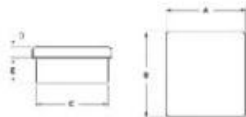

Stainless Steel Handrail Post Pipe End Cap

Product Description

Product Name	Stainless steel handrail post pipe end cap
Material	Stainless steel 316 / stainless steel 304
Finish	Mirror polished / satin brushed
For pipe size	Diameter 43mm, diameter 50.8mm, 40x20mm, 40x40mm, 50x50mm
For pipe thickness	1.5mm thickness
Custom size end cap	Available. We are factory
Payment Term	PayPal, West Union, T/T
Manufacture Method	Casting
Packaging Details	1) One piece into one bubble bag 2) 20 pcs into one cardboard carton Or packing as customers' requirements
Application	Stainless steel handrail post pipe
Factory Inspection	Available
Sample	Available before order
MOQ	No limited. You can order as per your job requirement.
OEM & ODM Service	Available

Pipe End Cap Details

1) Pipe end cap catalogue

Part No.	size				Material	Finish
	A	B	C	D		
LCH-209/25.8	25	6	22	10	<ul style="list-style-type: none"> ▪ AISI 304 ▪ AISI 316 	<ul style="list-style-type: none"> ▪ Satin ▪ Mirror
LCH-209/30	30	5	27	12		
LCH-209/33	33	5	30	12		
LCH-209/38	38	5	35	12		
LCH-209/40	40	5	37	12		
LCH-209/43	43	5	40	12		
LCH-209/50.8	50.8	5	47.8	12		
LCH-209/63.5	63.5	6	60.5	12		
LCH-209/43	43	3	40	12		
LCH-209/50.8	50.8	3	47.8	12		

Part No.	size					Material	Finish
	A	B	C	D	E		
LCH-211/20	20	20	17	5	12	<ul style="list-style-type: none"> ▪ AISI 304 ▪ AISI 316 	<ul style="list-style-type: none"> ▪ Satin ▪ Mirror
LCH-211/25	25	25	22	5	12		
LCH-211/30	30	30	27	5	12		
LCH-211/40	40	40	37	5	12		
LCH-211/50	50	50	47	5	12		
LCH-212	40	20	37x17	5	12		