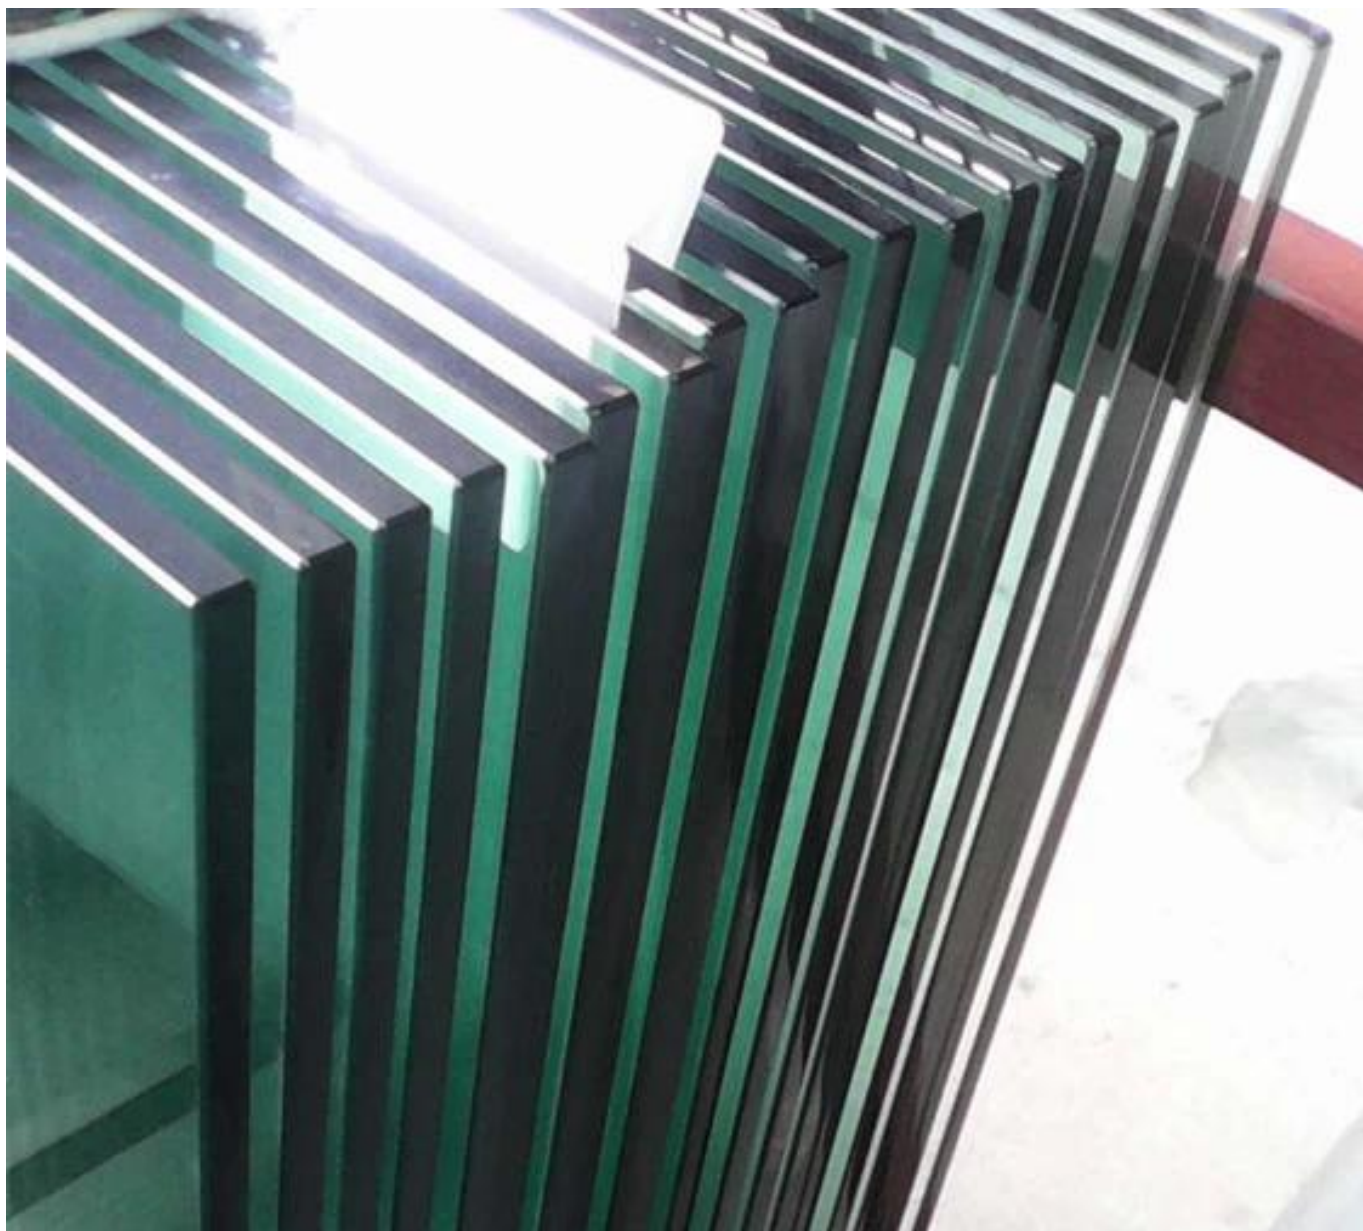

Stainless Steel Porch Glass Railing Design with 50.8mm round post & 12mm thick glass panels .

1). Features -

Glass Railing Post	42.4/50.8mm diameter
Railing Post height	1067mm
Glass thickness	12mm
mount type	DIY wood mount
Assembly accessories	Available
MOQ	20 meters

2). Glass Railing posts types for Porch decoration-

KEBIL 科比奥®

LCH-106

LCH-107

LCH-108

3). tempered glass production & packaging-

Customer project photos of Stainless Steel Porch Glass Railing Design -