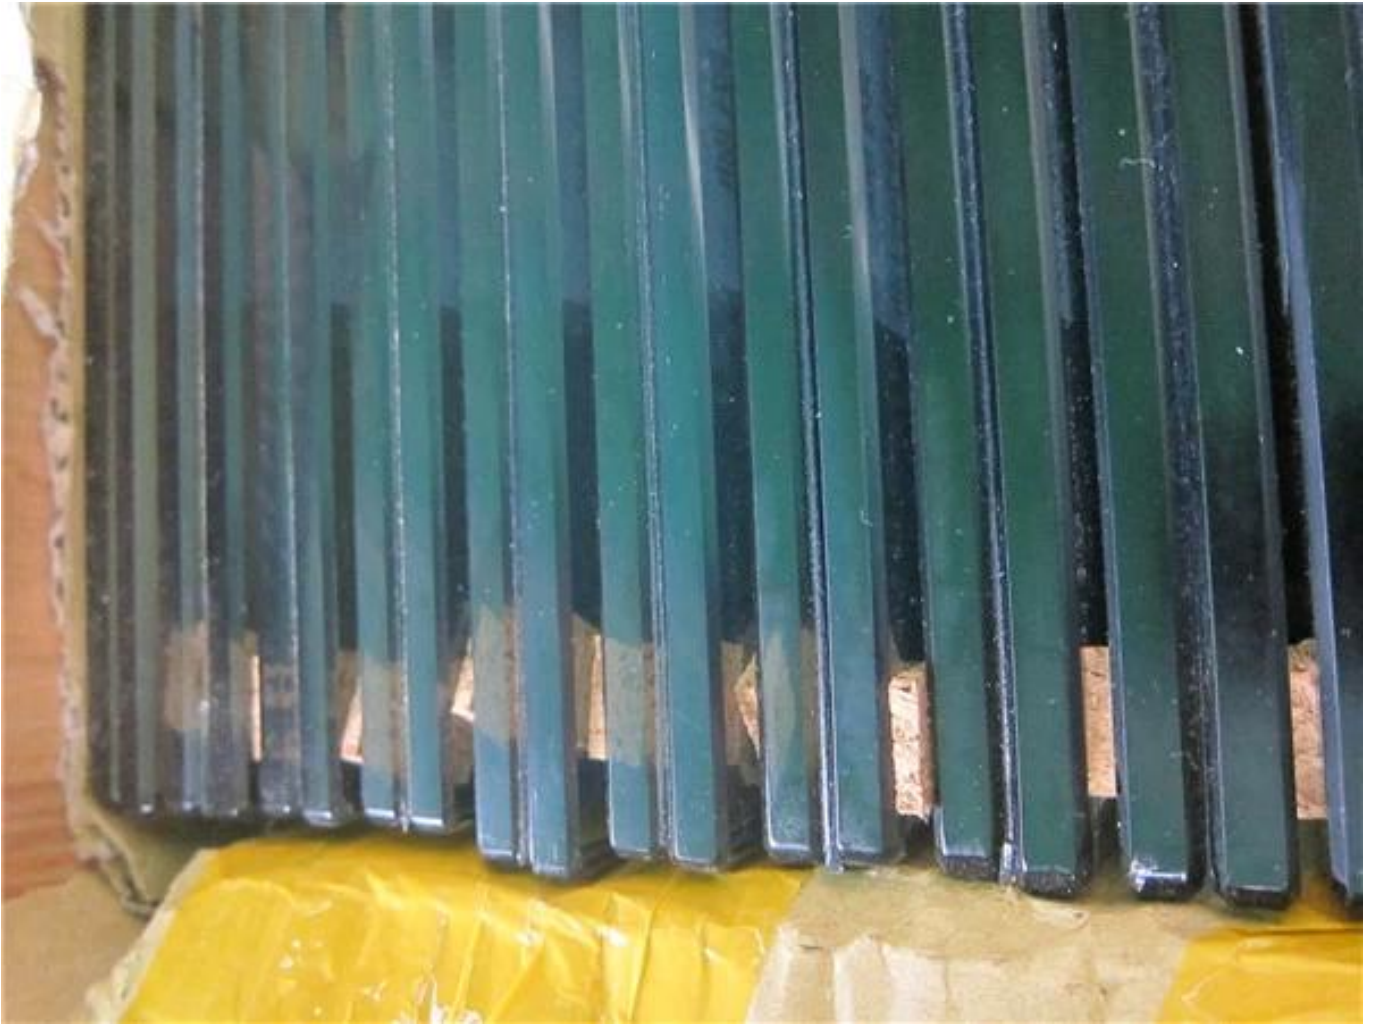

Stainless Steel Porch Glass Railing Design with 50.8mm round post & 12mm thick glass panels .

1). Features -

Glass Railing Post	42.4/50.8mm diameter
Railing Post height	1067mm
Glass thickness	12mm
mount type	DIY wood mount
Assembly accessories	Available
MOQ	20 meters

2). Glass Railing posts types for Porch decoration-

KEBIL 科比奥®

LCH-106

LCH-107

LCH-108

3). tempered glass production & packaging-

Customer project photos of Stainless Steel Porch Glass Railing Design -