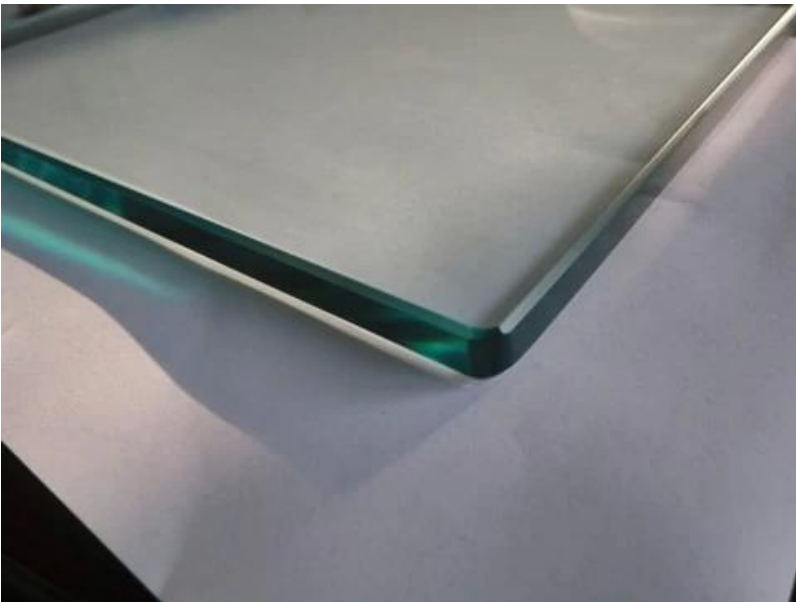

Stainless Steel Post Semi Frameless Glass Balustrades

Key features

- Sold and priced per running meter
- 316 Stainless Steel
- 42.4mm or 50.8mm Post diameter
- Posts come with clamps
- 10mm toughened glass
- Custom sizes available
- Please call to discuss measurements

KEBIL 科比奥®

Product Name	Exterior 316 Handrail Balcony Stainless Steel Round Post Glass Railing Systems
Model	LCH-101
Material	Stainless steel 304/316
Surface Treatment	Satin /Polish/Mirror/Black

Handrail Pipe	Rectangle: 40*40/50*50/40*60mm or customized Round: 38.1/42.4/50.8mm or customized
Glass fitting	Suit for 8-12mm glass or customized
Height of the balustrade	850-1200mm or customized
Service	OEM & ODM
Application	Balcony handrail/outdoor railing/indoor handrail/indoor staircase etc
Delivery	30-35days
Technology	Investment Casting
Project Solution	Acceptable,CAD Draeing,3D Drawing etc

Round Design Balustrade Posts:

Round Handrail Tube:

Glass Panel:

Feel free to contact us for more information:

Eve

Email: sales03@launch-china.cn

HP/WhatsApp: +8613686807796