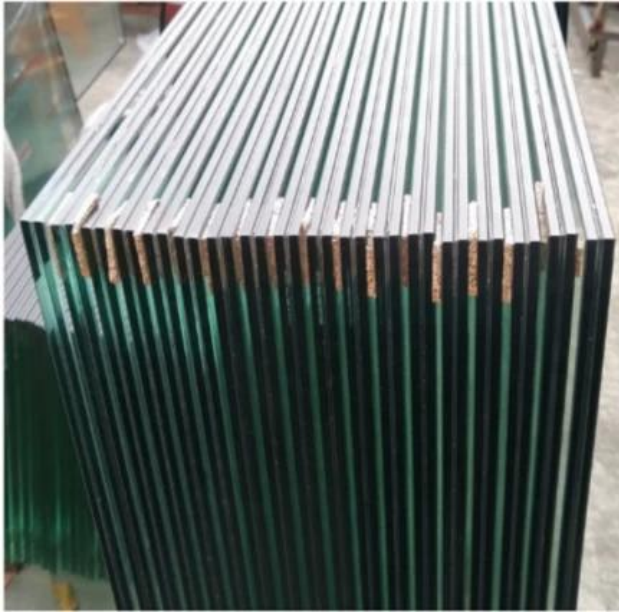

Stainless Steel Post Semi Frameless Glass Balustrades

Key features

- Sold and priced per running meter
- 316 Stainless Steel
- 42.4mm or 50.8mm Post diameter
- Posts come with clamps
- 10mm toughened glass
- Custom sizes available
- Please call to discuss measurements

KEBIL 科比奥®

Product Name	Exterior 316 Handrail Balcony Stainless Steel Round Post Glass Railing Systems
Model	LCH-101
Material	Stainless steel 304/316
Surface Treatment	Satin /Polish/Mirror/Black

Handrail Pipe	Rectangle: 40*40/50*50/40*60mm or customized Round: 38.1/42.4/50.8mm or customized
Glass fitting	Suit for 8-12mm glass or customized
Height of the balustrade	850-1200mm or customized
Service	OEM & ODM
Application	Balcony handrail/outdoor railing/indoor handrail/indoor staircase etc
Delivery	30-35days
Technology	Investment Casting
Project Solution	Acceptable,CAD Draeing,3D Drawing etc

Round Design Balustrade Posts:

Round Handrail Tube:

Glass Panel:

Feel free to contact us for more information:

Eve

Email: sales03@launch-china.cn

HP/WhatsApp: +8613686807796