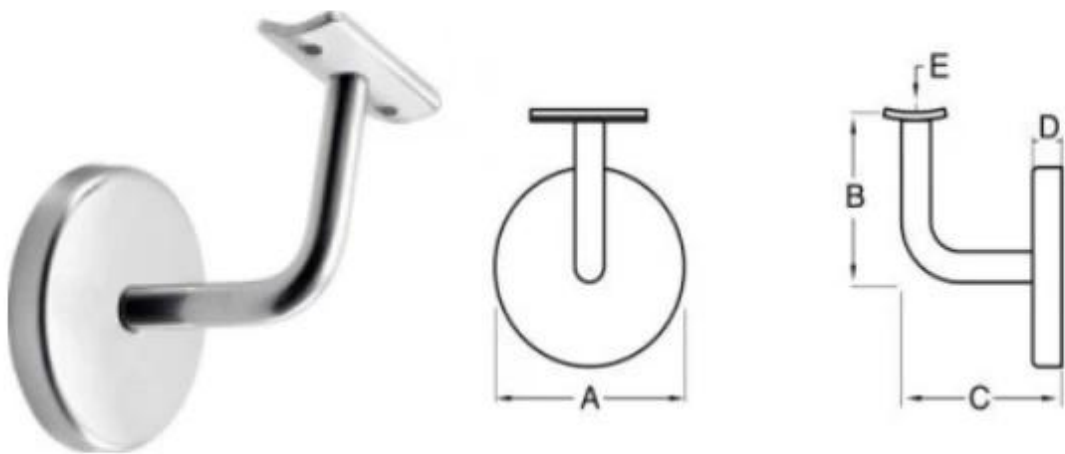

Stainless Steel Railing 316 [Wall Mounted Handrail Bracket](#)

Product Description

Product Name	Stainless steel railing 316 wall mounted handrail bracket
Material	Stainless steel 304 or 316
Finish	Mirror polished or satin brushed
Mounting	Wall mounted handrail bracket
Model No.	P703R
Adaptor plate	Radius adaptor plate and flat adaptor plate both available
Installation	Install on wall to support round or flat handrail pipe.
Application	Wall mounted handrail bracket for stainless steel railing, balcony, stairs, deck handrails
MOQ	No limit. Could order as per your job requirement.
Sample	Available to check quality before order
Factory Inspection	Available
Safety Packaging	Bubble bag - cardboard box - carton
OME & ODM Service	Available
Custom handrail bracket	Available. We are factory.

Wall Mounted Handrail Bracket Details

Wall mounted handrail bracket technical drawing

新编号	旧编号	A	B	C	D	E
P703R	SBT-38/43	65	60	70	12	R-21.5

All handrail brackets we provided

Part No.	Material	Finish	Size
• P702R	• AISI 304	• Satin	A B C D
	• AISI 316	• Mirror	85 60 70 6.5
			E
			R21.5

Part No.	Material	Finish	Size
• P703	• AISI 304	• Satin	A B C D
	• AISI 316	• Mirror	85 60 70 12
			E
			R21.5

Part No.	Material	Finish	Size
• P703R	• AISI 304	• Satin	A B C D
	• AISI 316	• Mirror	65 60 70 12
			E
			R21.5