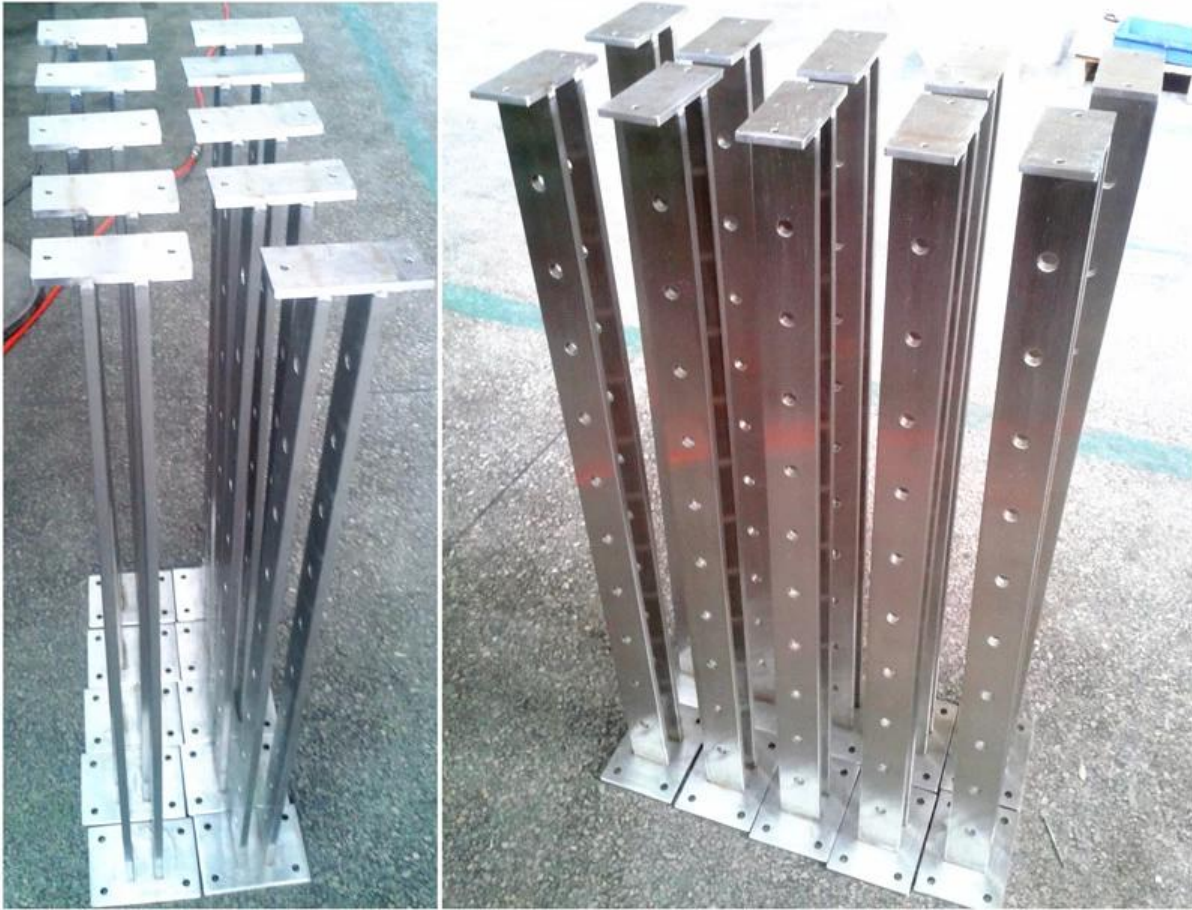

Shenzhen Launch provides Exterior 316 Stainless Steel Roadside guard Railings with cables .

Features of Stainless Steel Roadside guard Railings-

Material	304/316 stainless steel
Finish	satin, mirror , black , ect.
Railing design	custom design
Cables	4mm 5mm 6mm
Height	1-1.2m

Production photos of guard railing posts-

Stainless steel Roadside Guard Railing projects -