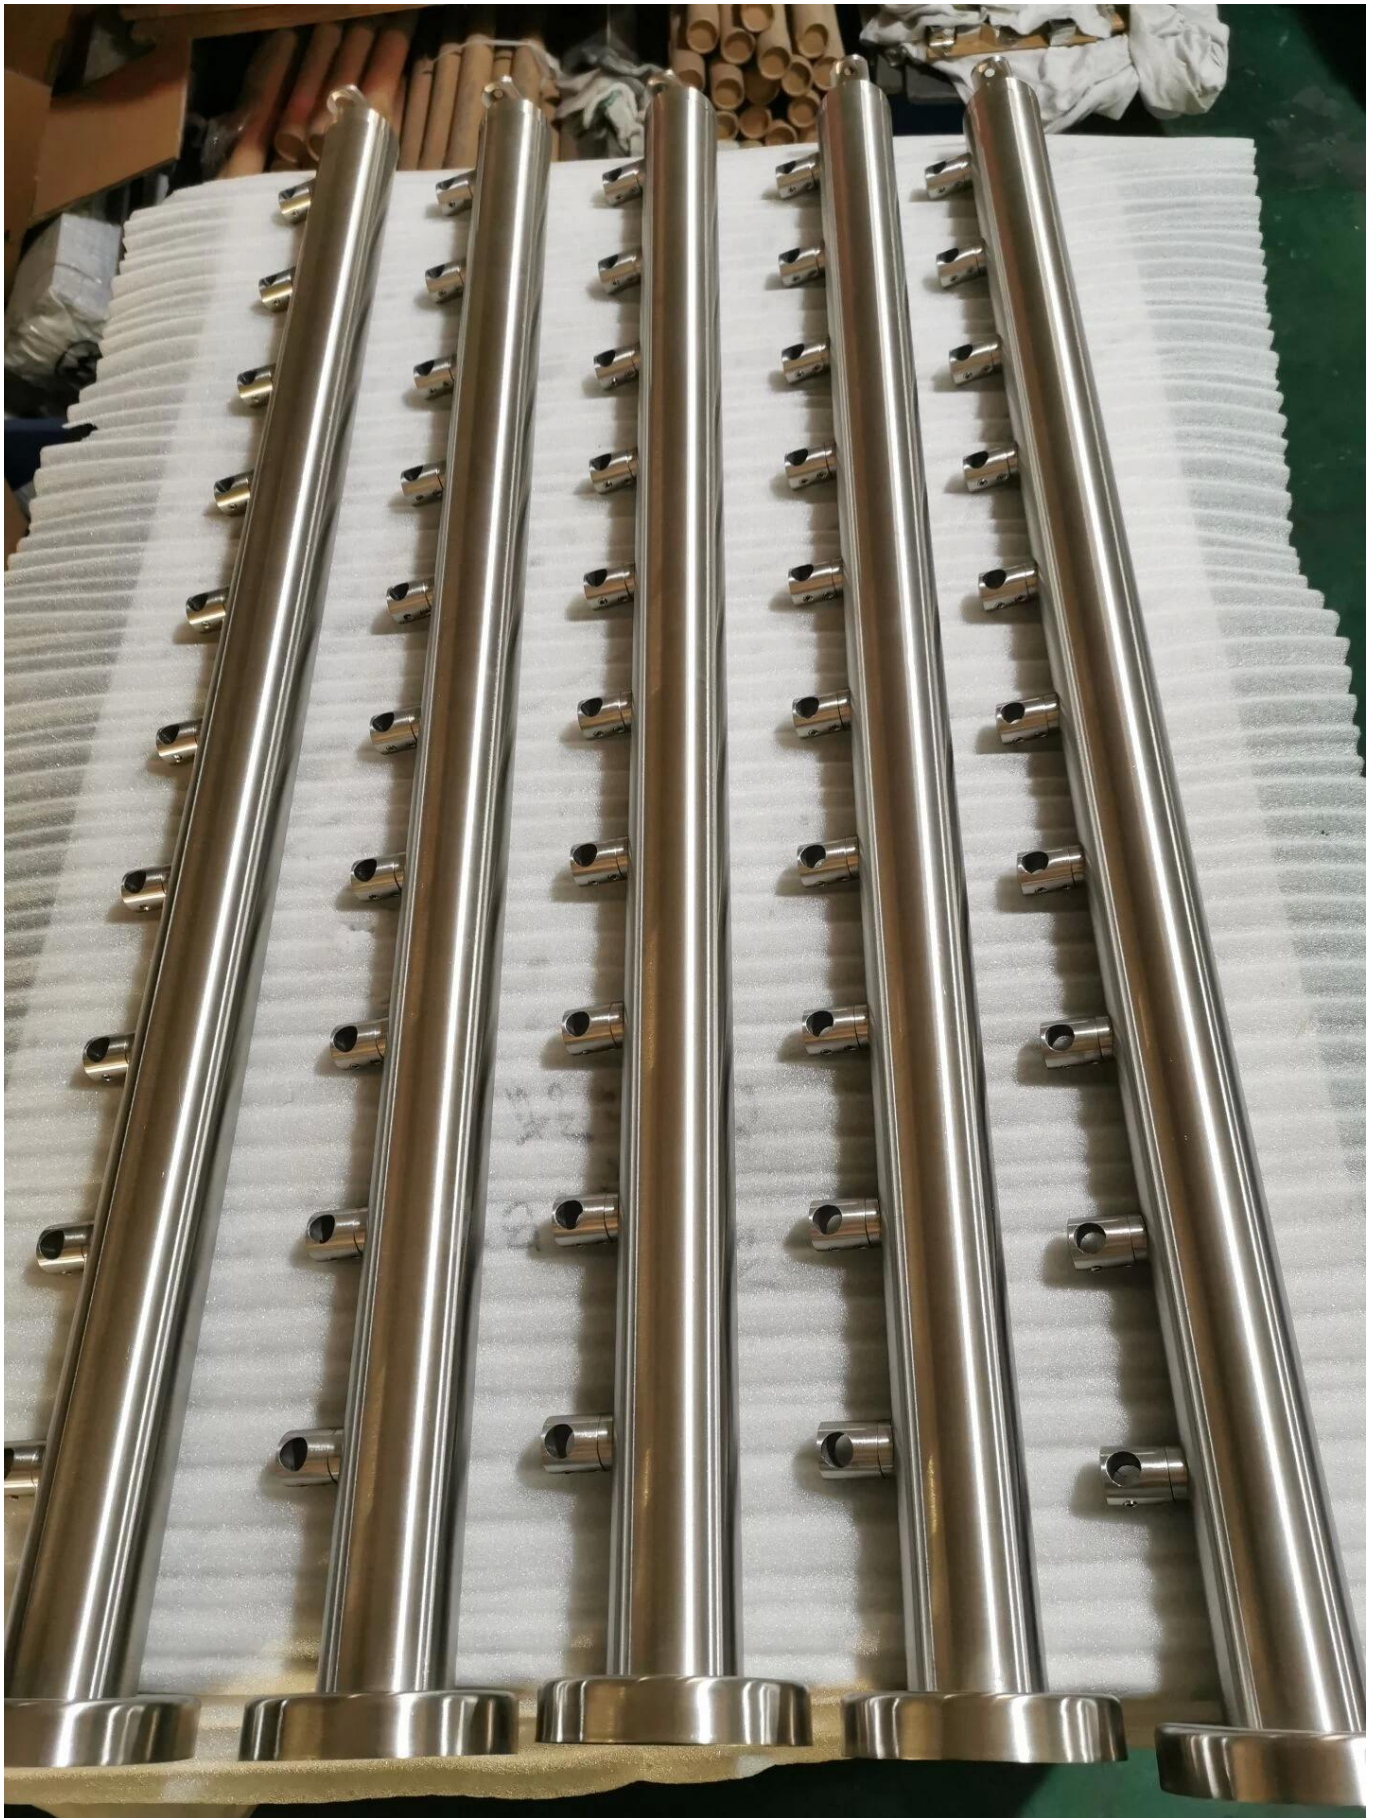

## **Stainless Steel Rod Railing System Flat Mount Crossbar Holder Tube Mount Crossbar Holder**

It can hold 6mm/8mm/10mm 12mm crossbars , applied on staircase /balcony /deck crossbar railing systems .

### 1. Photos for Flat Mount Crossbar Holder Tube Mount Crossbar Holder

2. Different railing designs: floor mounted or side mounted

**LCH-101**

3. Specs. for **Stainless Steel Flat Mount Crossbar Holder Tube Mount Crossbar Holder**

- 304/316 stainless steel satin finish
- to hold 6mm/8mm/10mm/12mm dia crossbars/tubes
- made by casting
- used on crossbar railing system