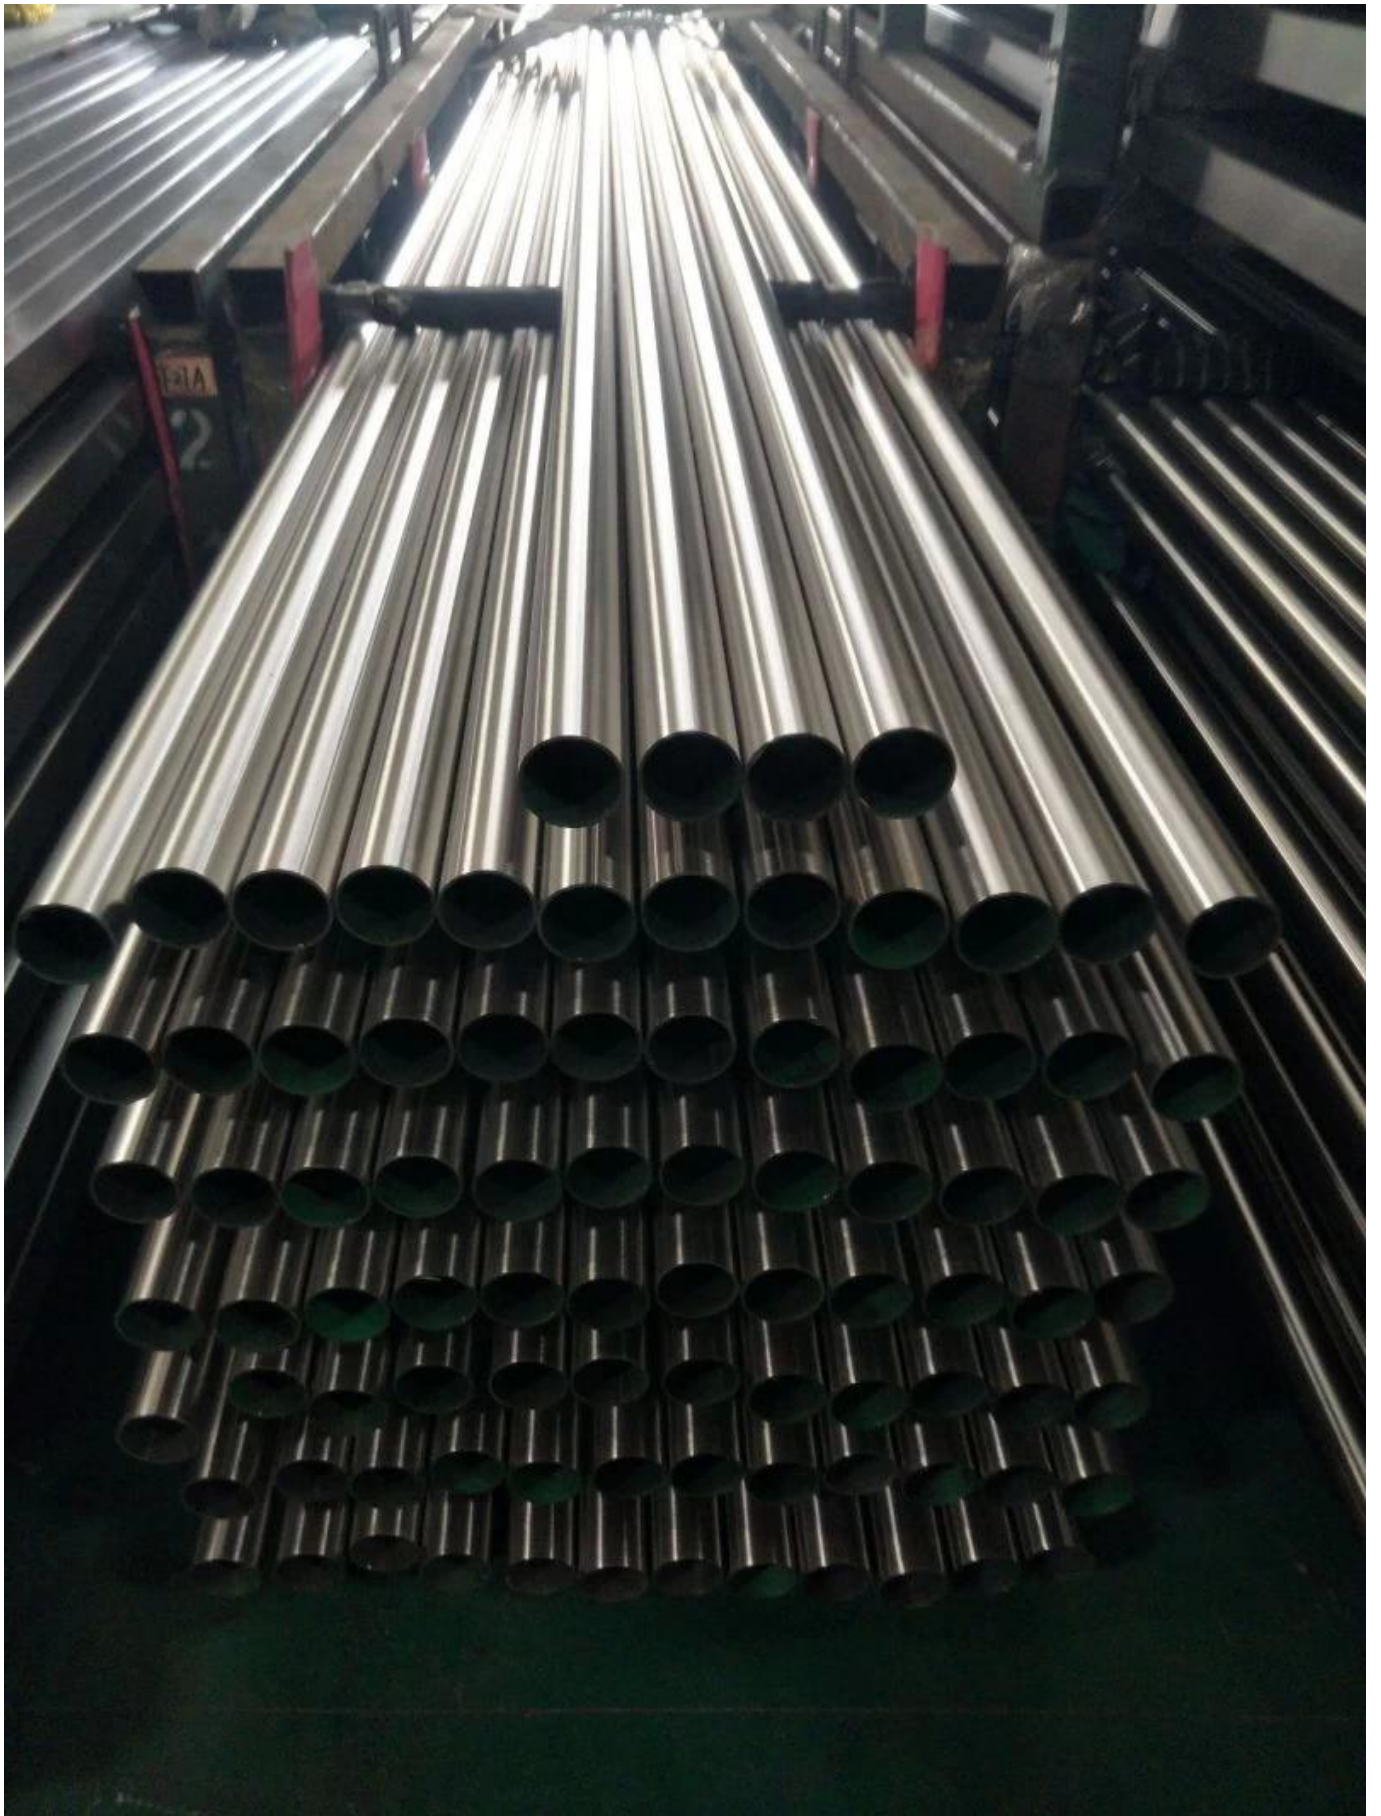

From above video, you can see we can manufacture tubing and also make a huge inventory now. Should you have any inquiry for square/round tube/pipe, please feel free to contact us.

Product Show

KEBIL 科比奥®

Tube sizes

Material	Finish	Length	Size
<ul style="list-style-type: none"> ▪ AISI 304L ▪ AISI 316L 	<ul style="list-style-type: none"> ▪ Satin ▪ Mirror 	<ul style="list-style-type: none"> ▪ 5.8 meters 	<ul style="list-style-type: none"> ▪ ϕ 50.8x1.5mm ▪ ϕ 42.4x1.5mm ▪ ϕ 38.1x1.5mm

Material	Finish	Length	Size
<ul style="list-style-type: none"> ▪ AISI 304L ▪ AISI 316L 	<ul style="list-style-type: none"> ▪ Satin ▪ Mirror 	<ul style="list-style-type: none"> ▪ 5.8 meters 	<ul style="list-style-type: none"> ▪ 38 x 38 x 1.5mm ▪ 40 x 40 x 1.5mm ▪ 50 x 50 x 1.5mm ▪ 50 x 10 x 1.5mm ▪ 50 x 25 x 1.5mm