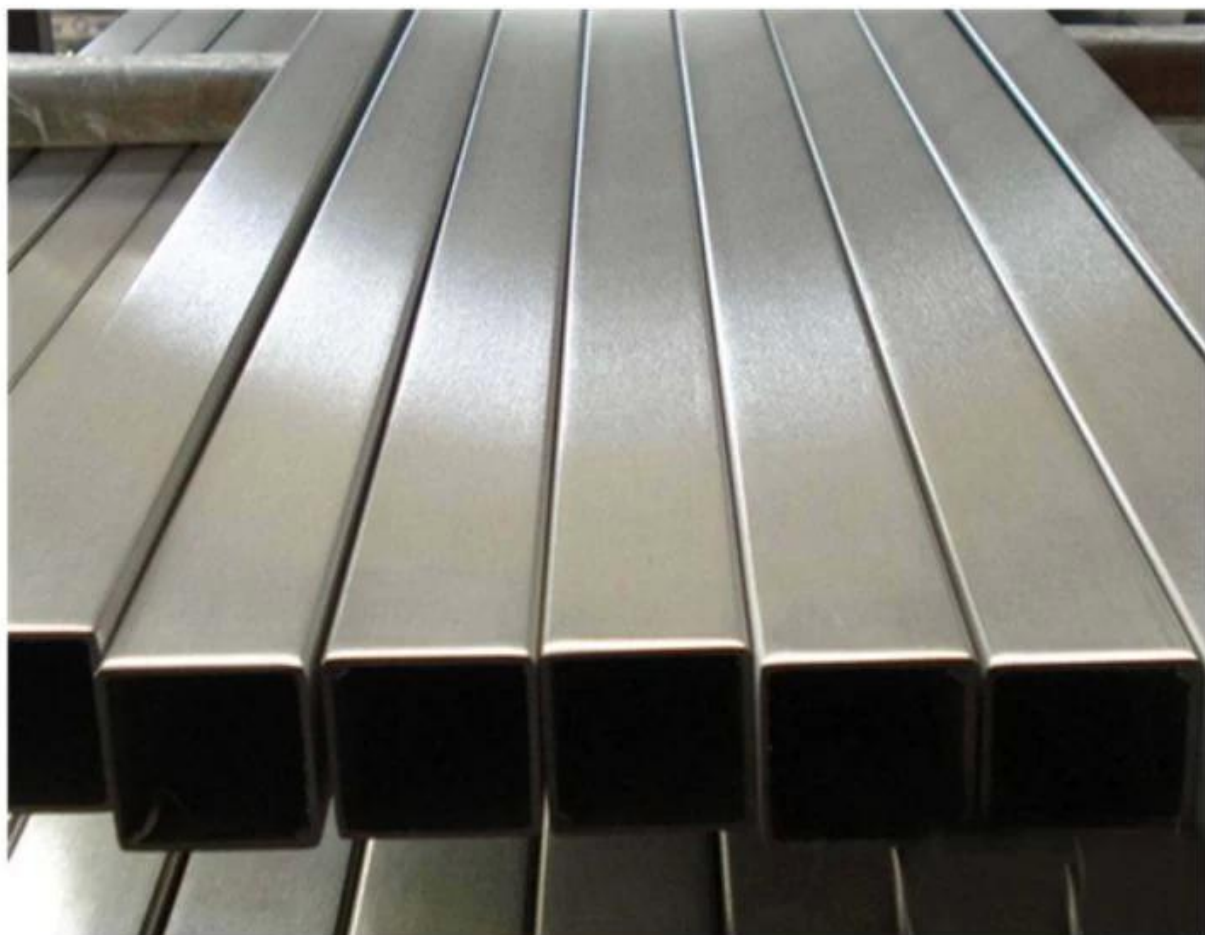

From above video, you can see we can manufacture tubing and also make a huge inventory now. Should you have any inquiry for square/round tube/pipe, please feel free to contact us.

Product Show

KEBIL 科比奥®

Tube sizes

Material	Finish	Length	Size
<ul style="list-style-type: none"> ▪ AISI 304L ▪ AISI 316L 	<ul style="list-style-type: none"> ▪ Satin ▪ Mirror 	<ul style="list-style-type: none"> ▪ 5.8 meters 	<ul style="list-style-type: none"> ▪ ϕ 50.8x1.5mm ▪ ϕ 42.4x1.5mm ▪ ϕ 38.1x1.5mm

Material	Finish	Length	Size
<ul style="list-style-type: none"> ▪ AISI 304L ▪ AISI 316L 	<ul style="list-style-type: none"> ▪ Satin ▪ Mirror 	<ul style="list-style-type: none"> ▪ 5.8 meters 	<ul style="list-style-type: none"> ▪ 38 x 38 x 1.5mm ▪ 40 x 40 x 1.5mm ▪ 50 x 50 x 1.5mm ▪ 50 x 10 x 1.5mm ▪ 50 x 25 x 1.5mm