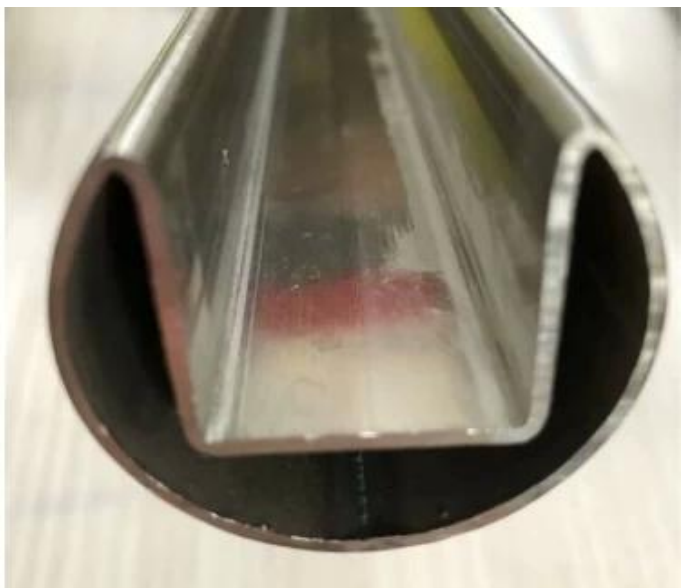

Stainless Steel Slimline Slotted Tube Top Rails for Glass Balustrade and Pool Fencing

- 25.4mm or 42.4mm round
 - 316L stainless steel
- Mirror polished or satin brushed or black
2800mm and 5800mm lengths
Full set accessories available
Balustrade compliant

Round type Top Mounted Rail Mini Profile Capping Rail:

Square Type Top Mounted Rail Mini Profile Capping Rail:

Fittings for Frameless Glass Round Top Rail:

Fittings for Frameless Glass Square Top Rail:

Projects Show for Frameless Glass Balustrade Top Rail Capping Rail: