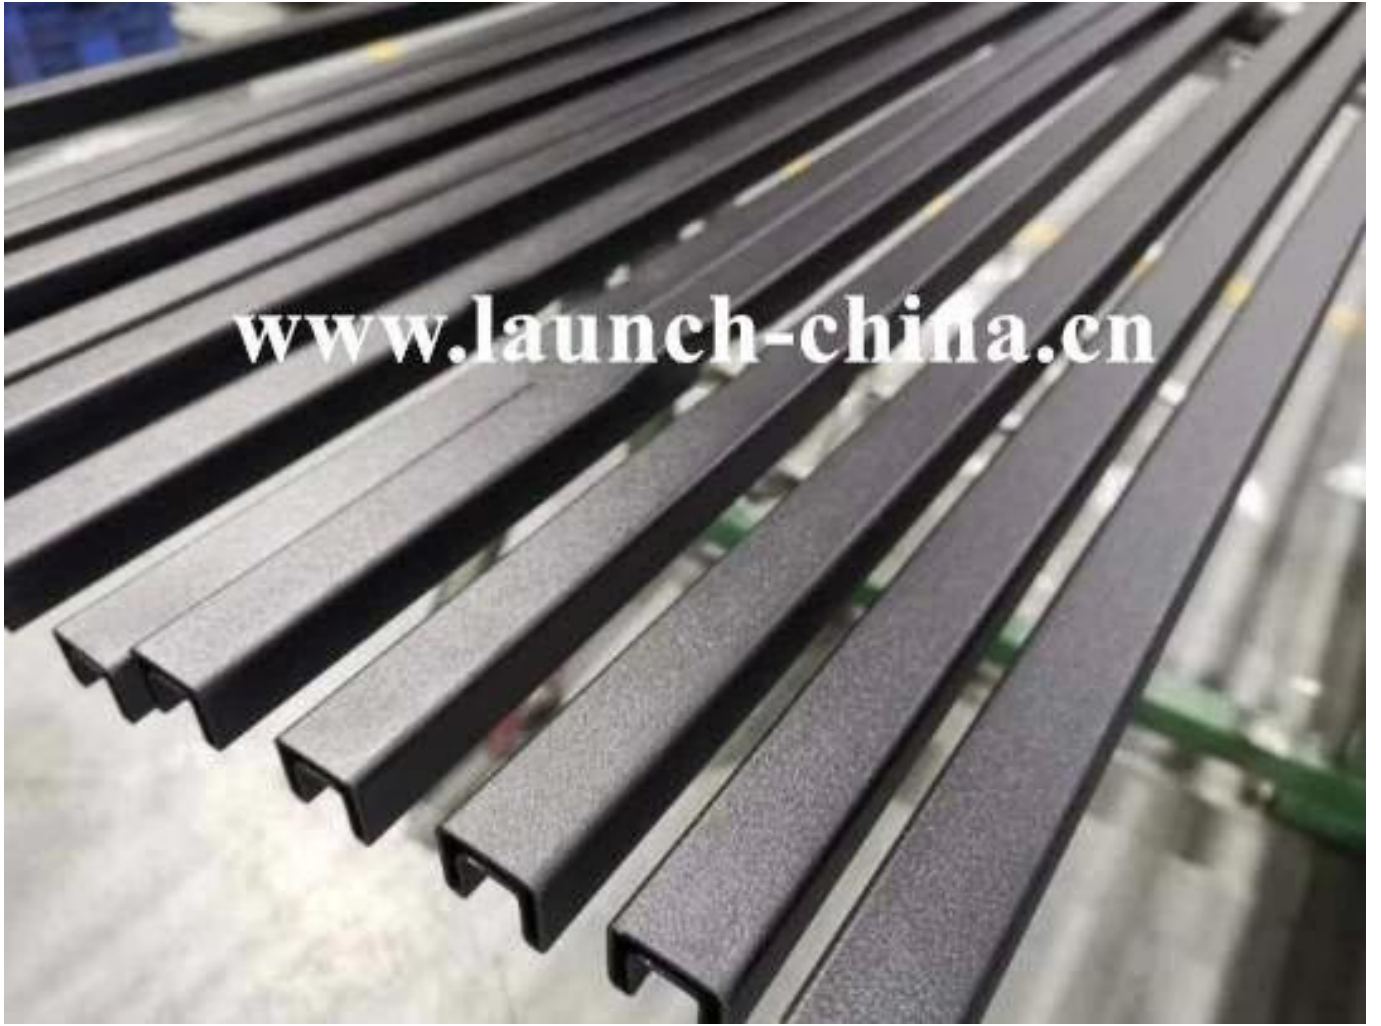

Stainless Steel Slimline Slotted Tube Top Rails for Glass Balustrade and Pool Fencing

- 25.4mm or 42.4mm round
 - 316L stainless steel
- Mirror polished or satin brushed or black
2800mm and 5800mm lengths
Full set accessories available
Balustrade compliant

Round type Top Mounted Rail Mini Profile Capping Rail:

Square Type Top Mounted Rail Mini Profile Capping Rail:

Fittings for Frameless Glass Round Top Rail:

Fittings for Frameless Glass Square Top Rail:

Projects Show for Frameless Glass Balustrade Top Rail Capping Rail: