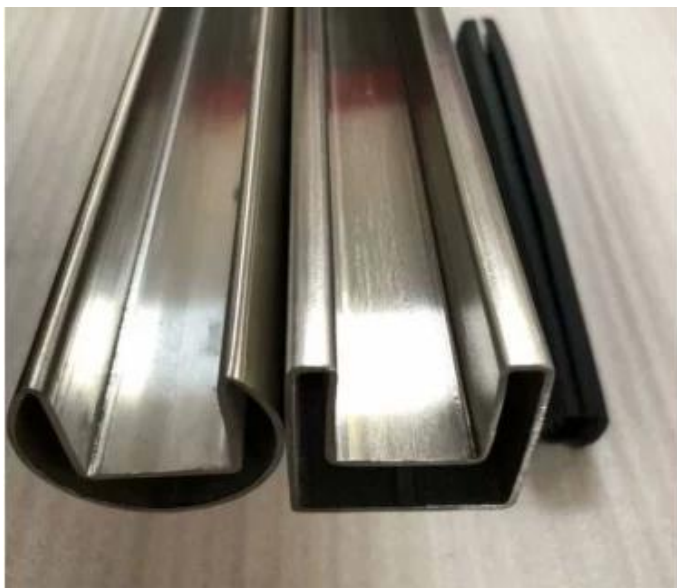

Stainless Steel Slimline Slotted Tube Top Rails for Glass Balustrade and Pool Fencing

- 25.4mm or 42.4mm round
 - 316L stainless steel
- Mirror polished or satin brushed or black
2800mm and 5800mm lengths
Full set accessories available
Balustrade compliant

Round type Top Mounted Rail Mini Profile Capping Rail:

Square Type Top Mounted Rail Mini Profile Capping Rail:

Fittings for Frameless Glass Round Top Rail:

Fittings for Frameless Glass Square Top Rail:

Projects Show for Frameless Glass Balustrade Top Rail Capping Rail: