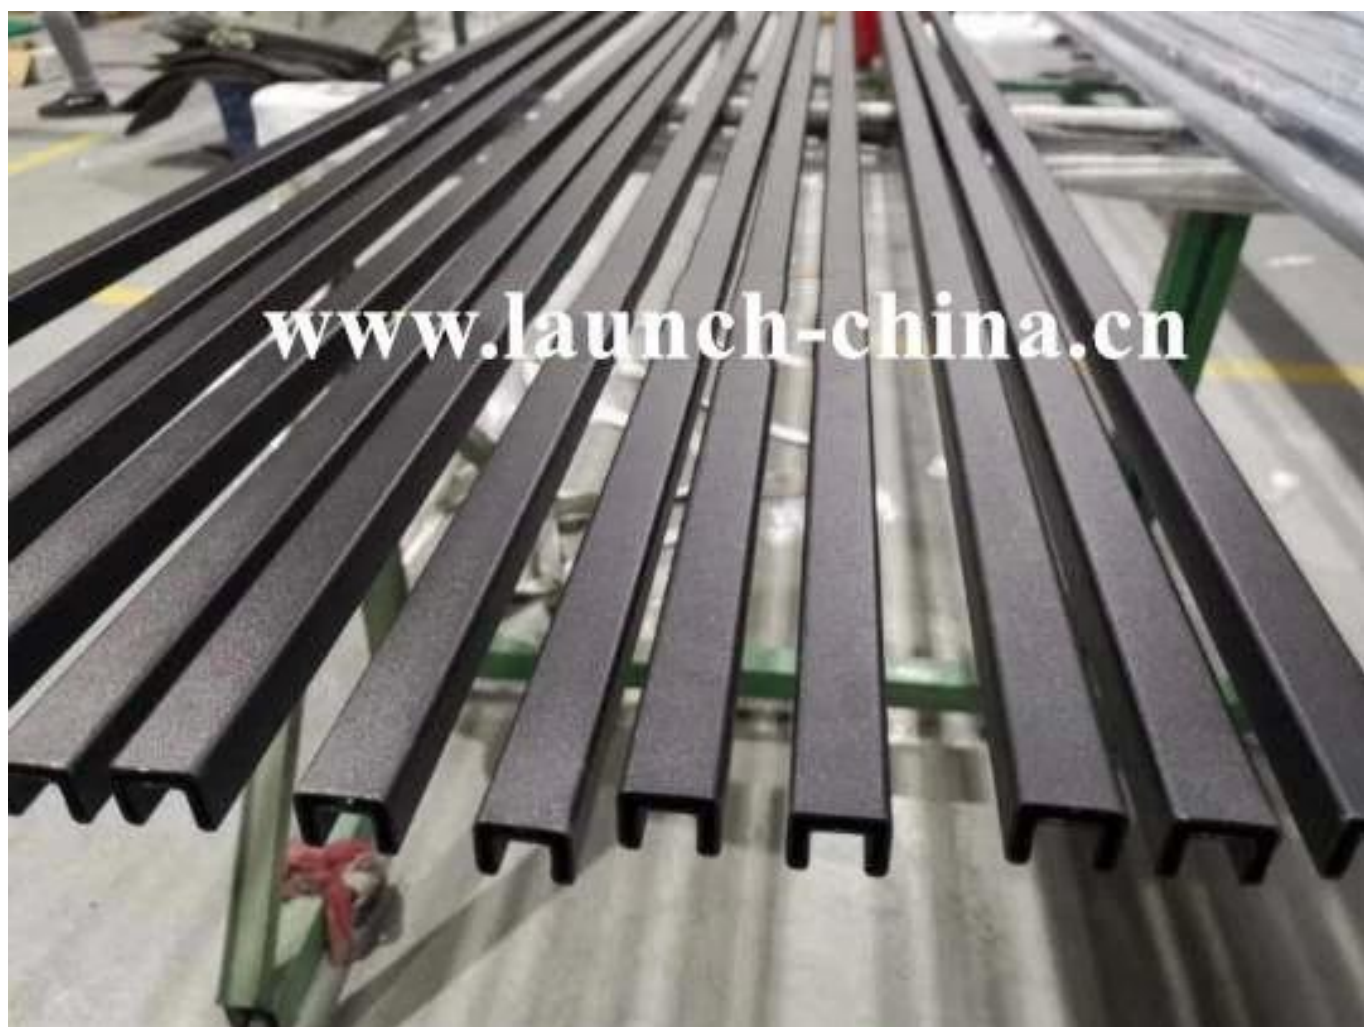

Stainless Steel Slimline Slotted Tube Top Rails for Glass Balustrade and Pool Fencing

- 25.4mm or 42.4mm round
 - 316L stainless steel
- Mirror polished or satin brushed or black
2800mm and 5800mm lengths
Full set accessories available
Balustrade compliant

Round type Top Mounted Rail Mini Profile Capping Rail:

Square Type Top Mounted Rail Mini Profile Capping Rail:

Fittings for Frameless Glass Round Top Rail:

Fittings for Frameless Glass Square Top Rail:

Projects Show for Frameless Glass Balustrade Top Rail Capping Rail: