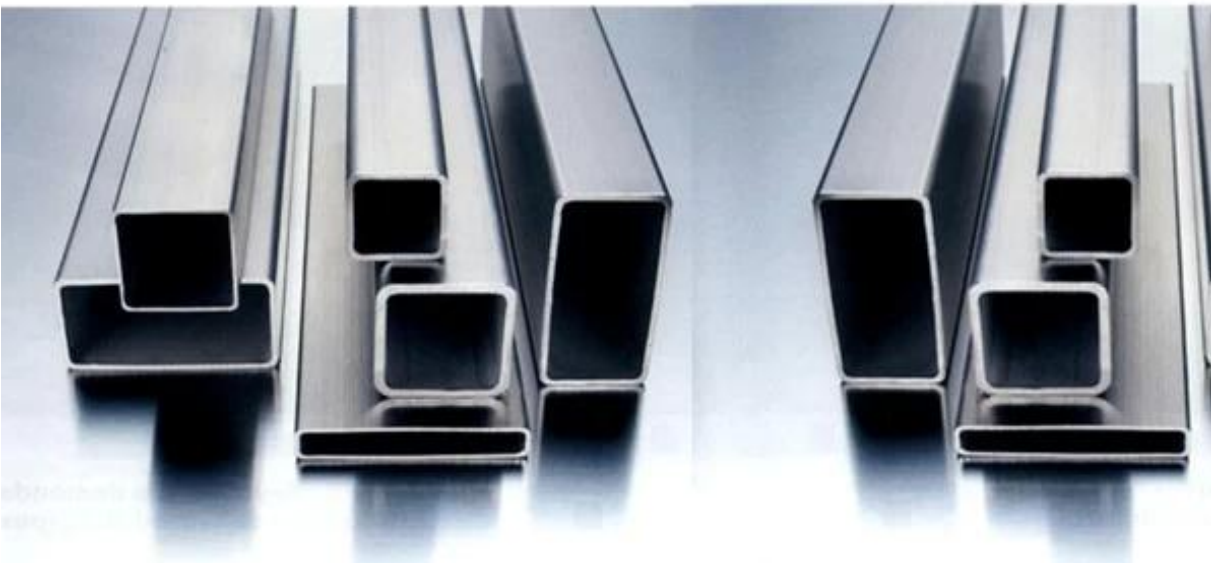

## Stainless Steel Slot Tube/Pipe for Stainless Handrail

### Pictures

Application:

Handrail use for balcony glass fencing

Diameter 25.4mm, 42.4mm, 50.8mm Stainless Steel Slotted Handrail Tube :

Fittings:

Package:

Contact details:

Email: [sales05@launch-china.cn](mailto:sales05@launch-china.cn)