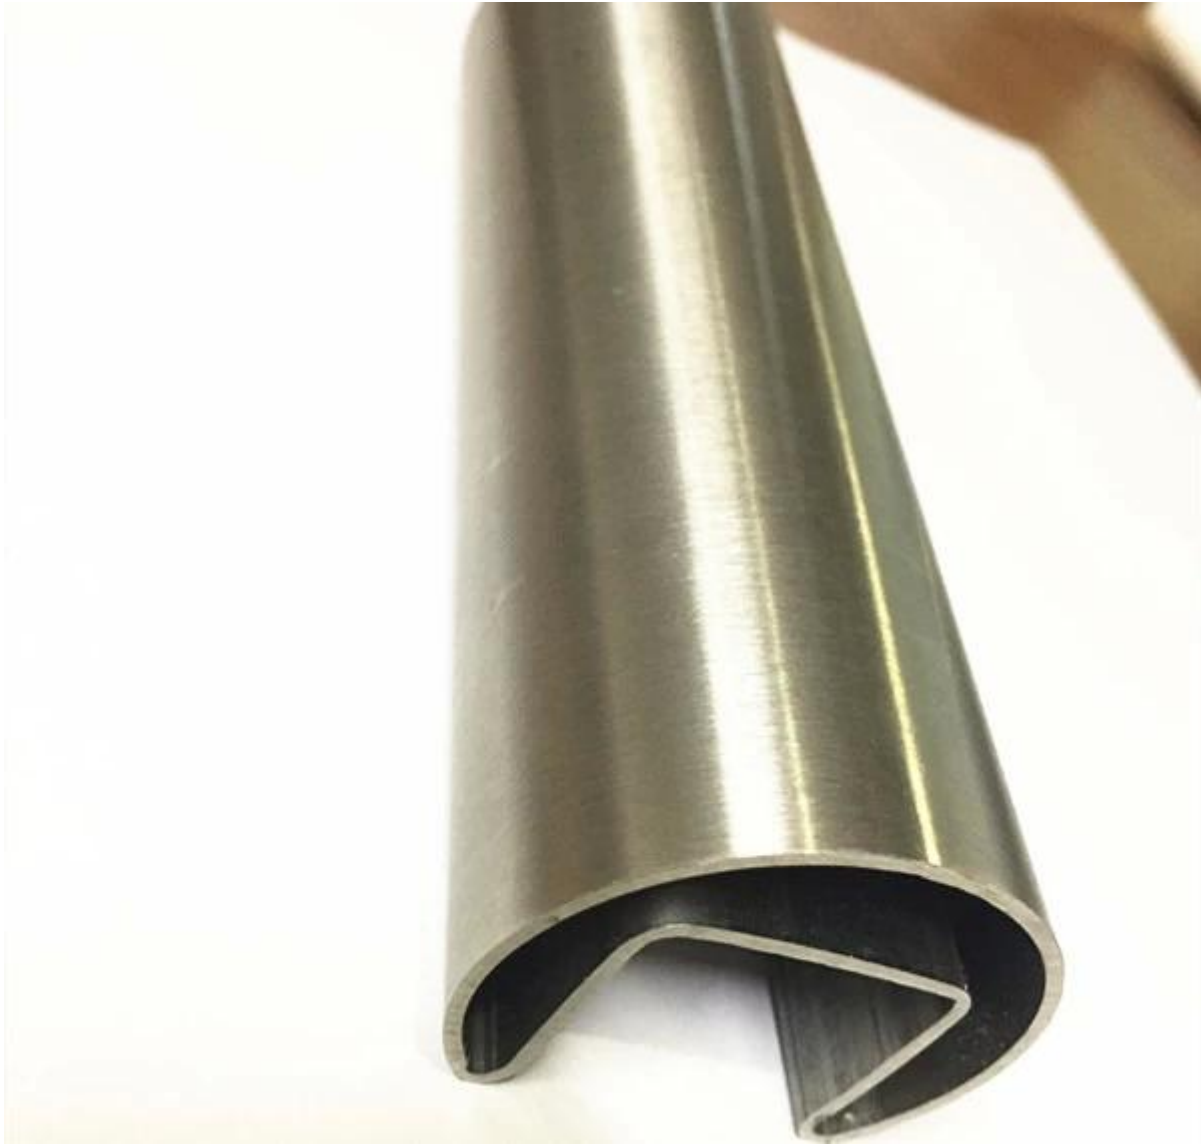

Stainless Steel Slot Tubes Pipes for Glass Railing Balustrade

Material: Stainless steel 304 or 316L

Finish: Mirror polished or satin

Diameter 38mm, 42.4mm, 50.8mm, 63.5mm round slot tube.

Square 40 x 40, 50 x 50mm etc specs. slot tube available.

	DIAMETER (MM)	SLOT WIDTH (MM)	SLOT DEPTH (MM)		DIAMETER (MM)	SLOT WIDTH (MM)	SLOT DEPTH (MM)
	38	15	15				
	42.4	15	15				
	42.4	24	24				
	45	20	20				
	50.8	15	15				
	50.8	20	20				
	50.8	25	25				
	50.8	30	30				
	50.8	15	20				
	60.3	20	20				
	60.3	25	25				
	63.5	15	15				
	63.5	20	20				
	63.5	25	25				
	63.5	30	30				
	76	15	15				
	76	20	20				
	76	25	25				
	76	30	30				
	50.8	15	15				
	50.8	25*16	16*12				
	63	20	20				
	63	25	25				
 ROUND SINGLE SLOT				 ROUND 90 DEGREE SLOT	50.8	15	15
					30x30	15	15
					38x38	15	15
					40x40	15	15
					40x40	20	20
					40x40	24	24
					50x50	15	15
					50x50	20	20
					50x50	24	24
				 SQUARE SINGLE SLOT			
					40x40	15	15
				 SQUARE DOUBLE SLOT	50x50	15	15
				 SQUARE 90 DEGREE SLOT	50x50	15	15