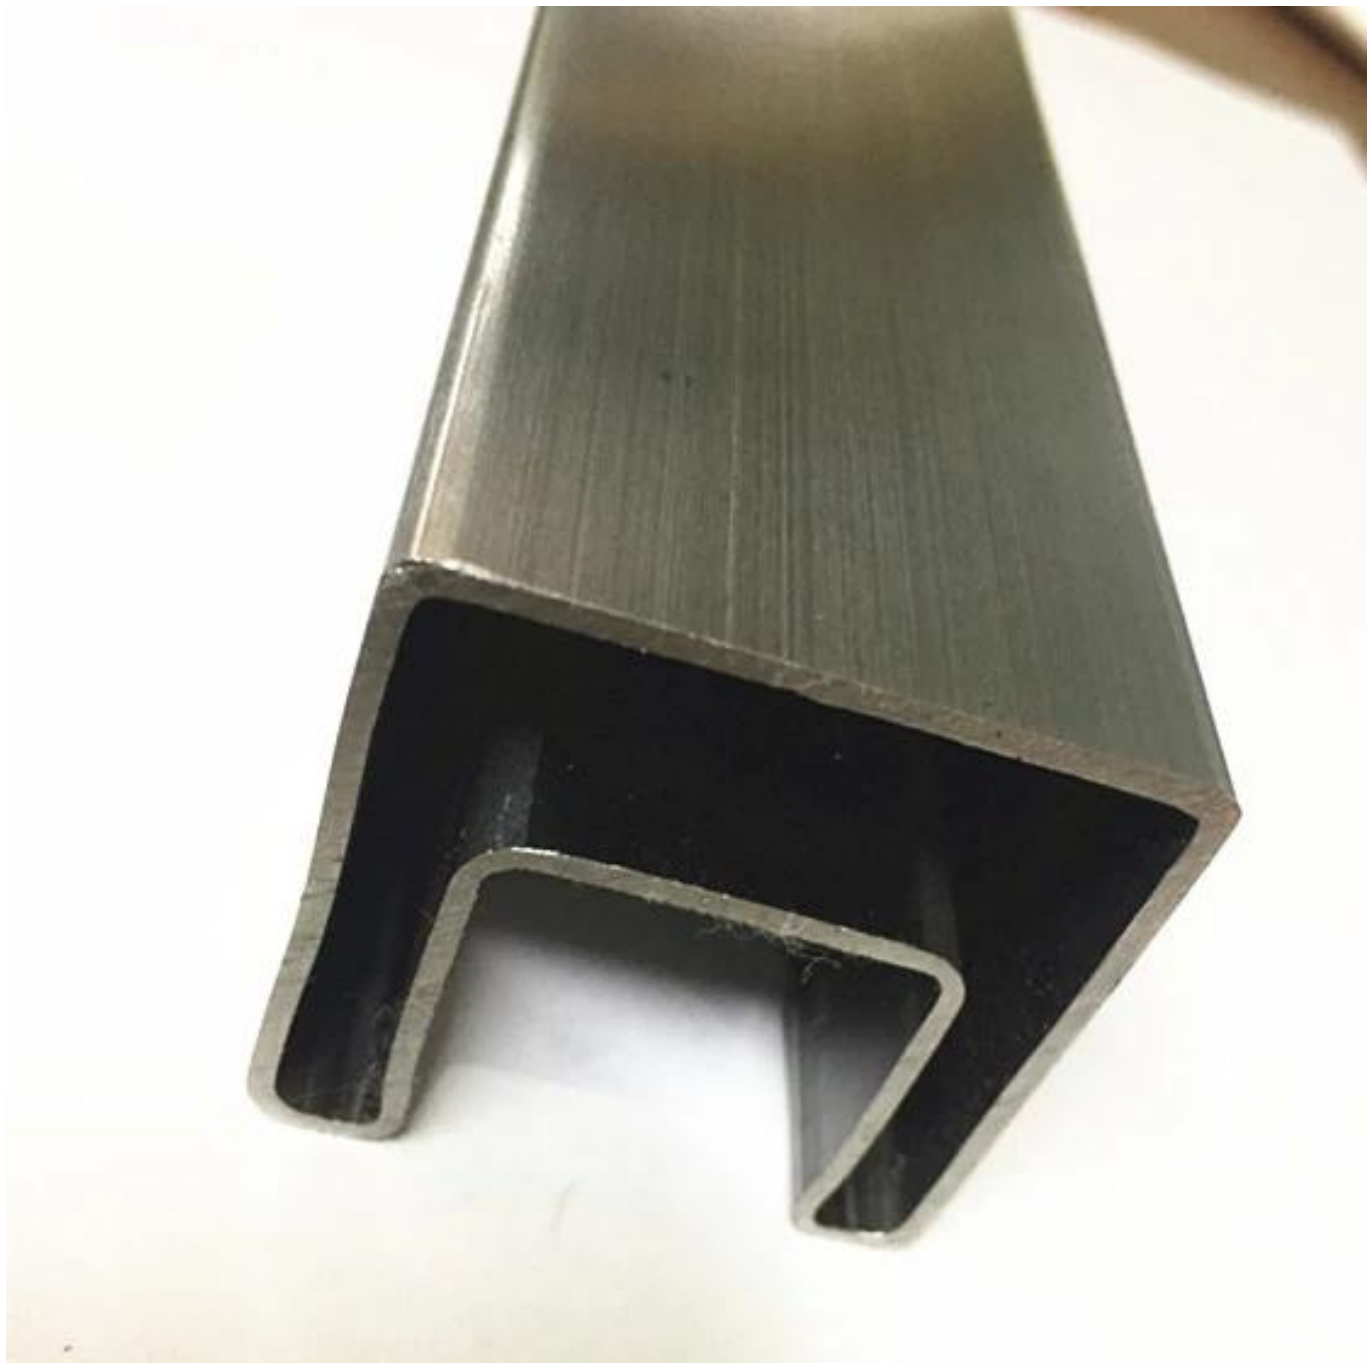

Stainless Steel Slot Tubes Pipes for Glass Railing Balustrade

Material: Stainless steel 304 or 316L

Finish: Mirror polished or satin

Diameter 38mm, 42.4mm, 50.8mm, 63.5mm round slot tube.

Square 40 x 40, 50 x 50mm etc specs. slot tube available.

	DIAMETER (MM)	SLOT WIDTH (MM)	SLOT DEPTH (MM)		DIAMETER (MM)	SLOT WIDTH (MM)	SLOT DEPTH (MM)
	38	15	15				
	42.4	15	15				
	42.4	24	24				
	45	20	20				
	50.8	15	15				
	50.8	20	20				
	50.8	25	25				
	50.8	30	30				
	50.8	15	20				
	60.3	20	20				
	60.3	25	25				
	63.5	15	15				
	63.5	20	20				
	63.5	25	25				
	63.5	30	30				
	76	15	15				
	76	20	20				
	76	25	25				
	76	30	30				
	50.8	15	15				
	50.8	25*16	16*12				
	63	20	20				
	63	25	25				
 ROUND SINGLE SLOT				 ROUND 90 DEGREE SLOT	50.8	15	15
					30x30	15	15
					38x38	15	15
					40x40	15	15
					40x40	20	20
					40x40	24	24
					50x50	15	15
					50x50	20	20
					50x50	24	24
				 SQUARE SINGLE SLOT			
					40x40	15	15
				 SQUARE DOUBLE SLOT	50x50	15	15
				 SQUARE 90 DEGREE SLOT	50x50	15	15