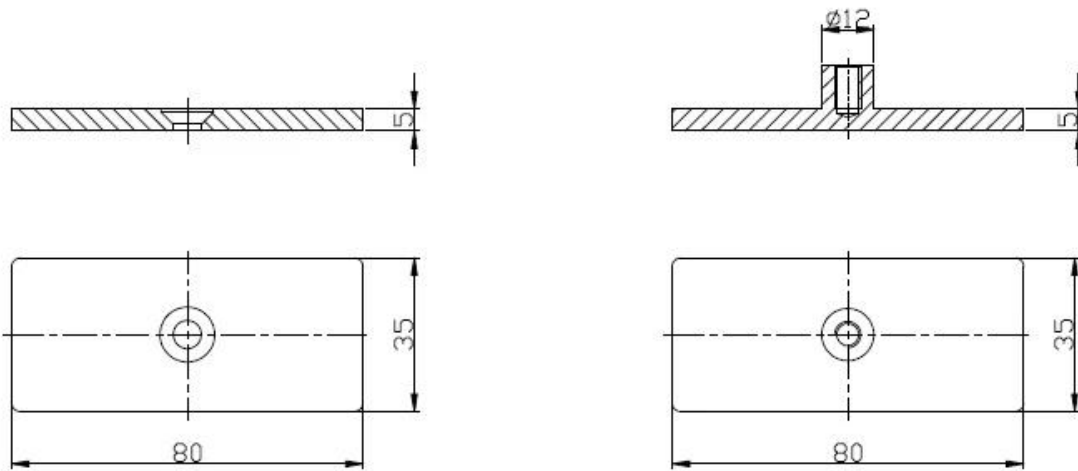

### **Description**

- Made of stainless steel 316 (stainless steel 304 is available)
- Polished or brushed finish or black electroplated or black powder coating
- For 8-12mm glass
- Size: 80x35mm
- Net weight: 227g/piece
- For use in 180 degree tempered glass panel
- Minimum order quantity: one piece
- Sample: available
- Customer size glass clamps: available (We are factory)
- OEM products is welcomed

### **Glass clamp BC-80X35 details**

Glass clamps product picture

**BC-80x35**

Side view

Technical Drawing