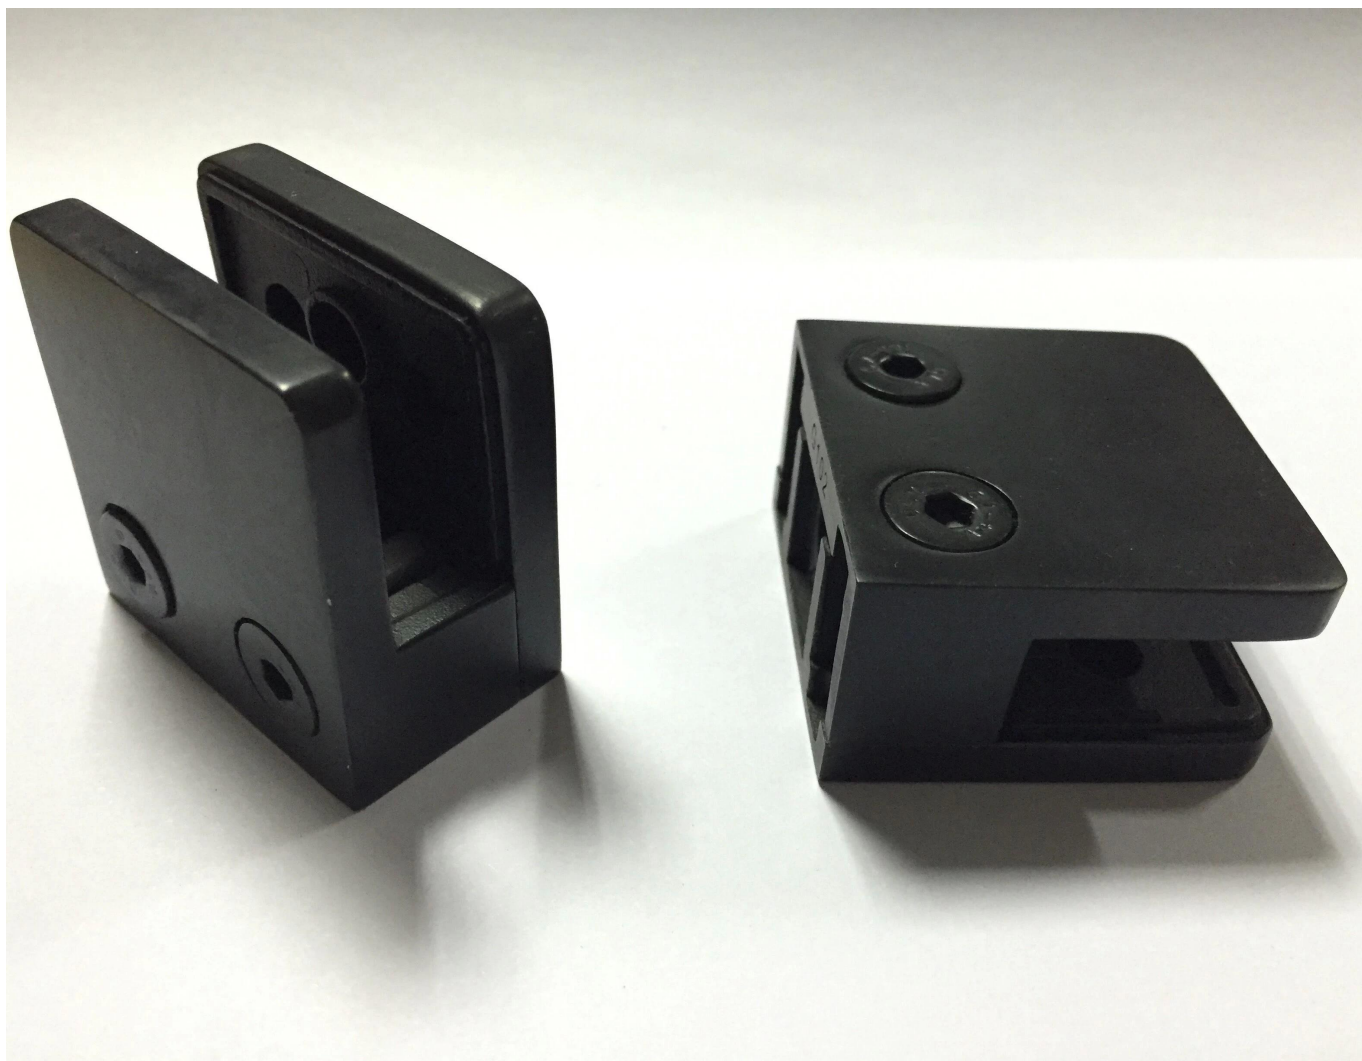

Stainless Steel Square Glass Clamp Glass Clip Bracket for 1/2" Glass

Product Name	Glass clamp G112
Brand	Kebil
Material	Stainless steel 304, 316, 316L
Surface Treatment	Satin brushed, mirror polished, black, white
Package	Individually In Plastic Bag, Standard Carton For Outer Packing
Certificate	ISO 9001-2000
Usage	(1) For Construction And Handrail Use. (2) In Shopping Mall, House. Railing Glass Clamps
Features	Made Of Stainless Steel, Beautiful Outlook, Easy To Clean, Good Quality Etc.
Related Keywords	Glass Clamp / Stainless Steel Glass Clamp / Stainless Steel Clamp / Glass Balustrade Clamp / Glass Clip / Frameless Glass Clamp
Application	Decoration, Widely Used On Stainless Steel Balustrade & Handrails. Indoor Or Outdoor Decorations.
Lead Time	2-4 weeks.
MOQ	10 pieces.

Product Images in different finishing:

Project Photos:

Different types of glass clamps with dimensions:

Specifications of all glass clamps in our company

Drawing	Picture	Ref.	A	B	C	D	E
		G108	55	55	25	11	0
		G108R	58	55	30	11	R25.4
		G101	51	41	25	11	0
		G101R	55	41	25	11	R21.5/R25.4
		G102	44	44	25	11	0
		G102R	48	44	25	11	R21.5/R25.4
		G103	50	40	22	8	0
		G104	50	40	26	12	0
		G105	54	45	28	14	0
		G107	63	45	28	14	0
		G103R	52	40	22	8	R21.5
		G104R	52	40	26	12	R21.5
		G105R	58	45	28	14	R21.5/R25.4
		G107R	66	45	28	14	R21.5/R25.4
		G106	50	40	25	12	0
		G106R	52	40	25	12	R21.5/R25.4

BC-80x35

- Square 80x35mm clamps
- To hold **180°** glass panels
- For 8-12mm glass

CB-90

- Corner glass clamp
- To hold **90°** glass panels
- For 8-12mm glass

BC-60

- Round ϕ 60mm clamps
- To hold **180°** glass panels
- For 8-12mm glass

PV-90

- Corner glass clamp
- To hold **90°** glass panels
- For 12-15mm glass

CB-180

- **Glass to wall** clamps
- For 8-12mm glass

PV-135

- Corner glass clamp
- To hold **135°** glass panels
- For 8-12mm glass