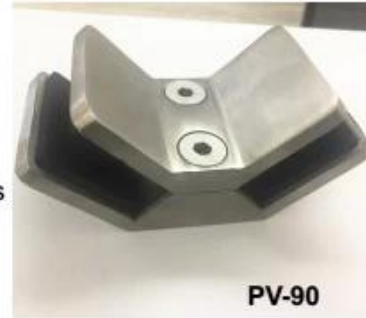

Stainless Steel Square Glass Clamp Glass Clip Bracket for 1/2" Glass

Product Name	Glass clamp G112
Brand	Kebil
Material	Stainless steel 304, 316, 316L
Surface Treatment	Satin brushed, mirror polished, black, white
Package	Individually In Plastic Bag, Standard Carton For Outer Packing
Certificate	ISO 9001-2000
Usage	(1) For Construction And Handrail Use. (2) In Shopping Mall, House. Railing Glass Clamps
Features	Made Of Stainless Steel, Beautiful Outlook, Easy To Clean, Good Quality Etc.
Related Keywords	Glass Clamp / Stainless Steel Glass Clamp / Stainless Steel Clamp / Glass Balustrade Clamp / Glass Clip / Frameless Glass Clamp
Application	Decoration, Widely Used On Stainless Steel Balustrade & Handrails. Indoor Or Outdoor Decorations.
Lead Time	2-4 weeks.
MOQ	10 pieces.

Product Images in different finishing:

Project Photos:

Different types of glass clamps with dimensions:

Specifications of all glass clamps in our company

Drawing	Picture	Ref.	A	B	C	D	E
		G108	55	55	25	11	0
		G108R	58	55	30	11	R25.4
		G101	51	41	25	11	0
		G101R	55	41	25	11	R21.5/R25.4
		G102	44	44	25	11	0
		G102R	48	44	25	11	R21.5/R25.4
		G103	50	40	22	8	0
		G104	50	40	26	12	0
		G105	54	45	28	14	0
		G107	63	45	28	14	0
		G103R	52	40	22	8	R21.5
		G104R	52	40	26	12	R21.5
		G105R	58	45	28	14	R21.5/R25.4
		G107R	66	45	28	14	R21.5/R25.4
		G106	50	40	25	12	0
		G106R	52	40	25	12	R21.5/R25.4

BC-80x35

- Square 80x35mm clamps
- To hold **180°** glass panels
- For 8-12mm glass

CB-90

- Corner glass clamp
- To hold **90°** glass panels
- For 8-12mm glass

BC-60

- Round ϕ 60mm clamps
- To hold **180°** glass panels
- For 8-12mm glass