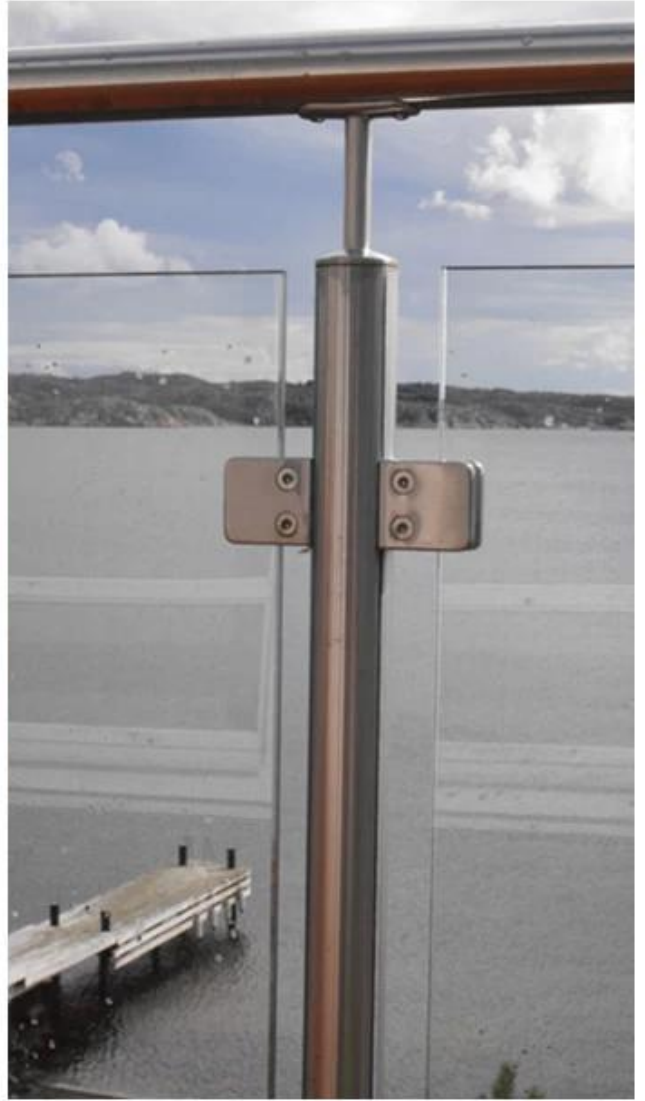

Stainless Steel Square Glass Clamp Glass Clip Bracket for 1/2" Glass

Product Name	Glass clamp G112
Brand	Kebil
Material	Stainless steel 304, 316, 316L
Surface Treatment	Satin brushed, mirror polished, black, white
Package	Individually In Plastic Bag, Standard Carton For Outer Packing
Certificate	ISO 9001-2000
Usage	(1) For Construction And Handrail Use. (2) In Shopping Mall, House. Railing Glass Clamps
Features	Made Of Stainless Steel, Beautiful Outlook, Easy To Clean, Good Quality Etc.
Related Keywords	Glass Clamp / Stainless Steel Glass Clamp / Stainless Steel Clamp / Glass Balustrade Clamp / Glass Clip / Frameless Glass Clamp
Application	Decoration, Widely Used On Stainless Steel Balustrade & Handrails. Indoor Or Outdoor Decorations.
Lead Time	2-4 weeks.
MOQ	10 pieces.

Product Images in different finishing:

Project Photos:

Different types of glass clamps with dimensions:

Specifications of all glass clamps in our company

Drawing	Picture	Ref.	A	B	C	D	E
		G108	55	55	25	11	0
		G108R	58	55	30	11	R25.4
		G101	51	41	25	11	0
		G101R	55	41	25	11	R21.5/R25.4
		G102	44	44	25	11	0
		G102R	48	44	25	11	R21.5/R25.4
		G103	50	40	22	8	0
		G104	50	40	26	12	0
		G105	54	45	28	14	0
		G107	63	45	28	14	0
		G103R	52	40	22	8	R21.5
		G104R	52	40	26	12	R21.5
		G105R	58	45	28	14	R21.5/R25.4
		G107R	66	45	28	14	R21.5/R25.4
		G106	50	40	25	12	0
		G106R	52	40	25	12	R21.5/R25.4

BC-80x35

- Square 80x35mm clamps
- To hold **180°** glass panels
- For 8-12mm glass

CB-90

- Corner glass clamp
- To hold **90°** glass panels
- For 8-12mm glass

BC-60

- Round ϕ 60mm clamps
- To hold **180°** glass panels
- For 8-12mm glass

PV-90

- Corner glass clamp
- To hold **90°** glass panels
- For 12-15mm glass

CB-180

- **Glass to wall** clamps
- For 8-12mm glass

PV-135

- Corner glass clamp
- To hold **135°** glass panels
- For 8-12mm glass