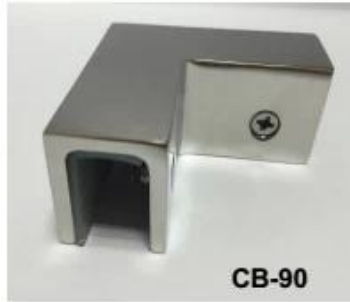

Stainless Steel Square Glass Clamp Glass Clip Bracket for 1/2" Glass

Product Name	Glass clamp G112
Brand	Kebil
Material	Stainless steel 304, 316, 316L
Surface Treatment	Satin brushed, mirror polished, black, white
Package	Individually In Plastic Bag, Standard Carton For Outer Packing
Certificate	ISO 9001-2000
Usage	(1) For Construction And Handrail Use. (2) In Shopping Mall, House. Railing Glass Clamps
Features	Made Of Stainless Steel, Beautiful Outlook, Easy To Clean, Good Quality Etc.
Related Keywords	Glass Clamp / Stainless Steel Glass Clamp / Stainless Steel Clamp / Glass Balustrade Clamp / Glass Clip / Frameless Glass Clamp
Application	Decoration, Widely Used On Stainless Steel Balustrade & Handrails. Indoor Or Outdoor Decorations.
Lead Time	2-4 weeks.
MOQ	10 pieces.

Product Images in different finishing:

Project Photos:

Different types of glass clamps with dimensions:

Specifications of all glass clamps in our company

Drawing	Picture	Ref.	A	B	C	D	E
		G108	55	55	25	11	0
		G108R	58	55	30	11	R25.4
		G101	51	41	25	11	0
		G101R	55	41	25	11	R21.5/R25.4
		G102	44	44	25	11	0
		G102R	48	44	25	11	R21.5/R25.4
		G103	50	40	22	8	0
		G104	50	40	26	12	0
		G105	54	45	28	14	0
		G107	63	45	28	14	0
		G103R	52	40	22	8	R21.5
		G104R	52	40	26	12	R21.5
		G105R	58	45	28	14	R21.5/R25.4
		G107R	66	45	28	14	R21.5/R25.4
		G106	50	40	25	12	0
		G106R	52	40	25	12	R21.5/R25.4

BC-80x35

- Square 80x35mm clamps
- To hold **180°** glass panels
- For 8-12mm glass

CB-90

- Corner glass clamp
- To hold **90°** glass panels
- For 8-12mm glass

BC-60

- Round ϕ 60mm clamps
- To hold **180°** glass panels
- For 8-12mm glass