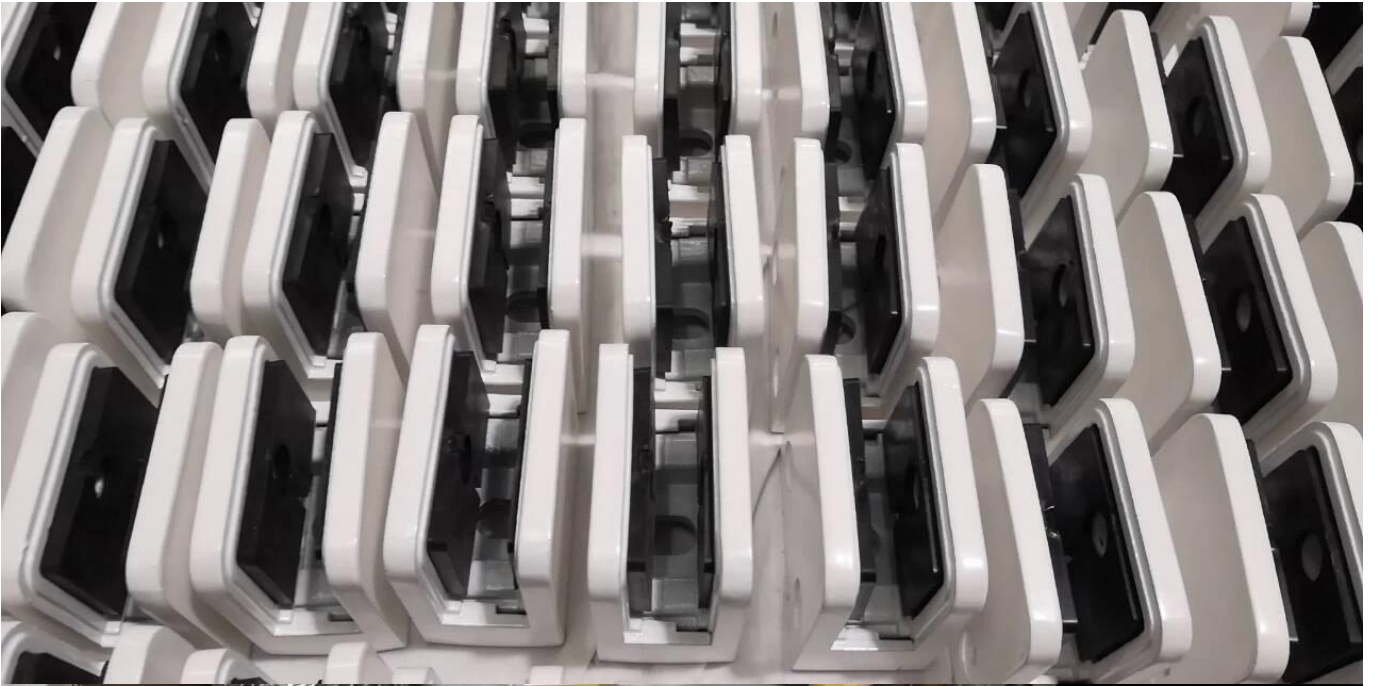

Stainless Steel Square Glass Clamp Glass Clip Bracket for 1/2" Glass

Product Name	Glass clamp G112
Brand	Kebil
Material	Stainless steel 304, 316, 316L
Surface Treatment	Satin brushed, mirror polished, black, white
Package	Individually In Plastic Bag, Standard Carton For Outer Packing
Certificate	ISO 9001-2000
Usage	(1) For Construction And Handrail Use. (2) In Shopping Mall, House. Railing Glass Clamps
Features	Made Of Stainless Steel, Beautiful Outlook, Easy To Clean, Good Quality Etc.
Related Keywords	Glass Clamp / Stainless Steel Glass Clamp / Stainless Steel Clamp / Glass Balustrade Clamp / Glass Clip / Frameless Glass Clamp
Application	Decoration, Widely Used On Stainless Steel Balustrade & Handrails. Indoor Or Outdoor Decorations.
Lead Time	2-4 weeks.
MOQ	10 pieces.

Product Images in different finishing:

Project Photos:

Different types of glass clamps with dimensions:

Specifications of all glass clamps in our company

Drawing	Picture	Ref.	A	B	C	D	E
		G108	55	55	25	11	0
		G108R	58	55	30	11	R25.4
		G101	51	41	25	11	0
		G101R	55	41	25	11	R21.5/R25.4
		G102	44	44	25	11	0
		G102R	48	44	25	11	R21.5/R25.4
		G103	50	40	22	8	0
		G104	50	40	26	12	0
		G105	54	45	28	14	0
		G107	63	45	28	14	0
		G103R	52	40	22	8	R21.5
		G104R	52	40	26	12	R21.5
		G105R	58	45	28	14	R21.5/R25.4
		G107R	66	45	28	14	R21.5/R25.4
		G106	50	40	25	12	0
		G106R	52	40	25	12	R21.5/R25.4

BC-80x35

- Square 80x35mm clamps
- To hold **180°** glass panels
- For 8-12mm glass

CB-90

- Corner glass clamp
- To hold **90°** glass panels
- For 8-12mm glass

BC-60

- Round ϕ 60mm clamps
- To hold **180°** glass panels
- For 8-12mm glass