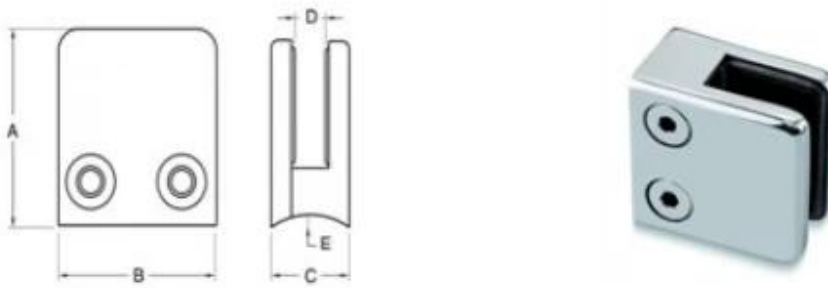

Stainless Steel Square Glass Clamp Glass Railing Clamps

Product Name	Glass clamp G102
Brand	Kebil
Material	Stainless steel 304, 316
Surface Treatment	Satin brushed, mirror polished, black, white
Package	Individually In Plastic Bag, Standard Carton For Outer Packing
Certificate	ISO 9001-2000
Usage	(1) For Construction And Handrail Use. (2) In Shopping Mall, House. Railing Glass Clamps
Features	Made Of Stainless Steel, Beautiful Outlook, Easy To Clean, Good Quality Etc.
Related Keywords	Glass Clamp / Stainless Steel Glass Clamp / Stainless Steel Clamp / Glass Balustrade Clamp / Glass Clip / Frameless Glass Clamp
Application	Decoration, Widely Used On Stainless Steel Balustrade & Handrails. Indoor Or Outdoor Decorations.
Lead Time	2-4 weeks.
MOQ	10 pieces.

Product Images:

G102

Item No.	A	B	C	D	E
G101	51	41	25	11	0
G101R	55	41	25	11	R-21.5
→ G102	44	44	25	11	0
G102R	48	44	25	11	R-21.5
Suitable for 8-10mm glass					

Project Photos:

Different types of glass clamps with dimensions:

Specifications of all glass clamps in our company

Drawing	Picture	Ref.	A	B	C	D	E
		G108	55	55	25	11	0
		G108R	58	55	30	11	R25.4
		G101	51	41	25	11	0
		G101R	55	41	25	11	R21.5/R25.4
		G102	44	44	25	11	0
		G102R	48	44	25	11	R21.5/R25.4
		G103	50	40	22	8	0
		G104	50	40	26	12	0
		G105	54	45	28	14	0
		G107	63	45	28	14	0
		G103R	52	40	22	8	R21.5
		G104R	52	40	26	12	R21.5
		G105R	58	45	28	14	R21.5/R25.4
		G107R	66	45	28	14	R21.5/R25.4
		G106	50	40	25	12	0
		G106R	52	40	25	12	R21.5/R25.4