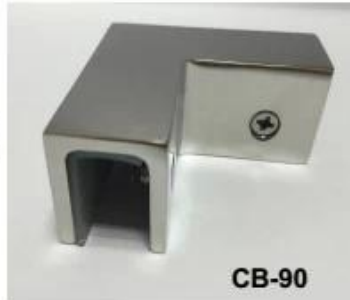

Stainless Steel Square Glass Clamp Glass Railing Clamps

Product Name	Glass clamp G102
Brand	Kebil
Material	Stainless steel 304, 316
Surface Treatment	Satin brushed, mirror polished, black, white
Package	Individually In Plastic Bag, Standard Carton For Outer Packing
Certificate	ISO 9001-2000
Usage	(1) For Construction And Handrail Use. (2) In Shopping Mall, House. Railing Glass Clamps
Features	Made Of Stainless Steel, Beautiful Outlook, Easy To Clean, Good Quality Etc.
Related Keywords	Glass Clamp / Stainless Steel Glass Clamp / Stainless Steel Clamp / Glass Balustrade Clamp / Glass Clip / Frameless Glass Clamp
Application	Decoration, Widely Used On Stainless Steel Balustrade & Handrails. Indoor Or Outdoor Decorations.
Lead Time	2-4 weeks.
MOQ	10 pieces.

Product Images:

G102

Item No.	A	B	C	D	E
G101	51	41	25	11	0
G101R	55	41	25	11	R-21.5
→ G102	44	44	25	11	0
G102R	48	44	25	11	R-21.5
Suitable for 8-10mm glass					

Project Photos:

Different types of glass clamps with dimensions:

Specifications of all glass clamps in our company

Drawing	Picture	Ref.	A	B	C	D	E
		G108	55	55	25	11	0
		G108R	58	55	30	11	R25.4
		G101	51	41	25	11	0
		G101R	55	41	25	11	R21.5/R25.4
		G102	44	44	25	11	0
		G102R	48	44	25	11	R21.5/R25.4
		G103	50	40	22	8	0
		G104	50	40	26	12	0
		G105	54	45	28	14	0
		G107	63	45	28	14	0
		G103R	52	40	22	8	R21.5
		G104R	52	40	26	12	R21.5
		G105R	58	45	28	14	R21.5/R25.4
		G107R	66	45	28	14	R21.5/R25.4
		G106	50	40	25	12	0
		G106R	52	40	25	12	R21.5/R25.4

BC-80x35

- Square 80x35mm clamps
- To hold **180°** glass panels
- For 8-12mm glass

CB-90

- Corner glass clamp
- To hold **90°** glass panels
- For 8-12mm glass

BC-60

- Round ϕ 60mm clamps
- To hold **180°** glass panels
- For 8-12mm glass