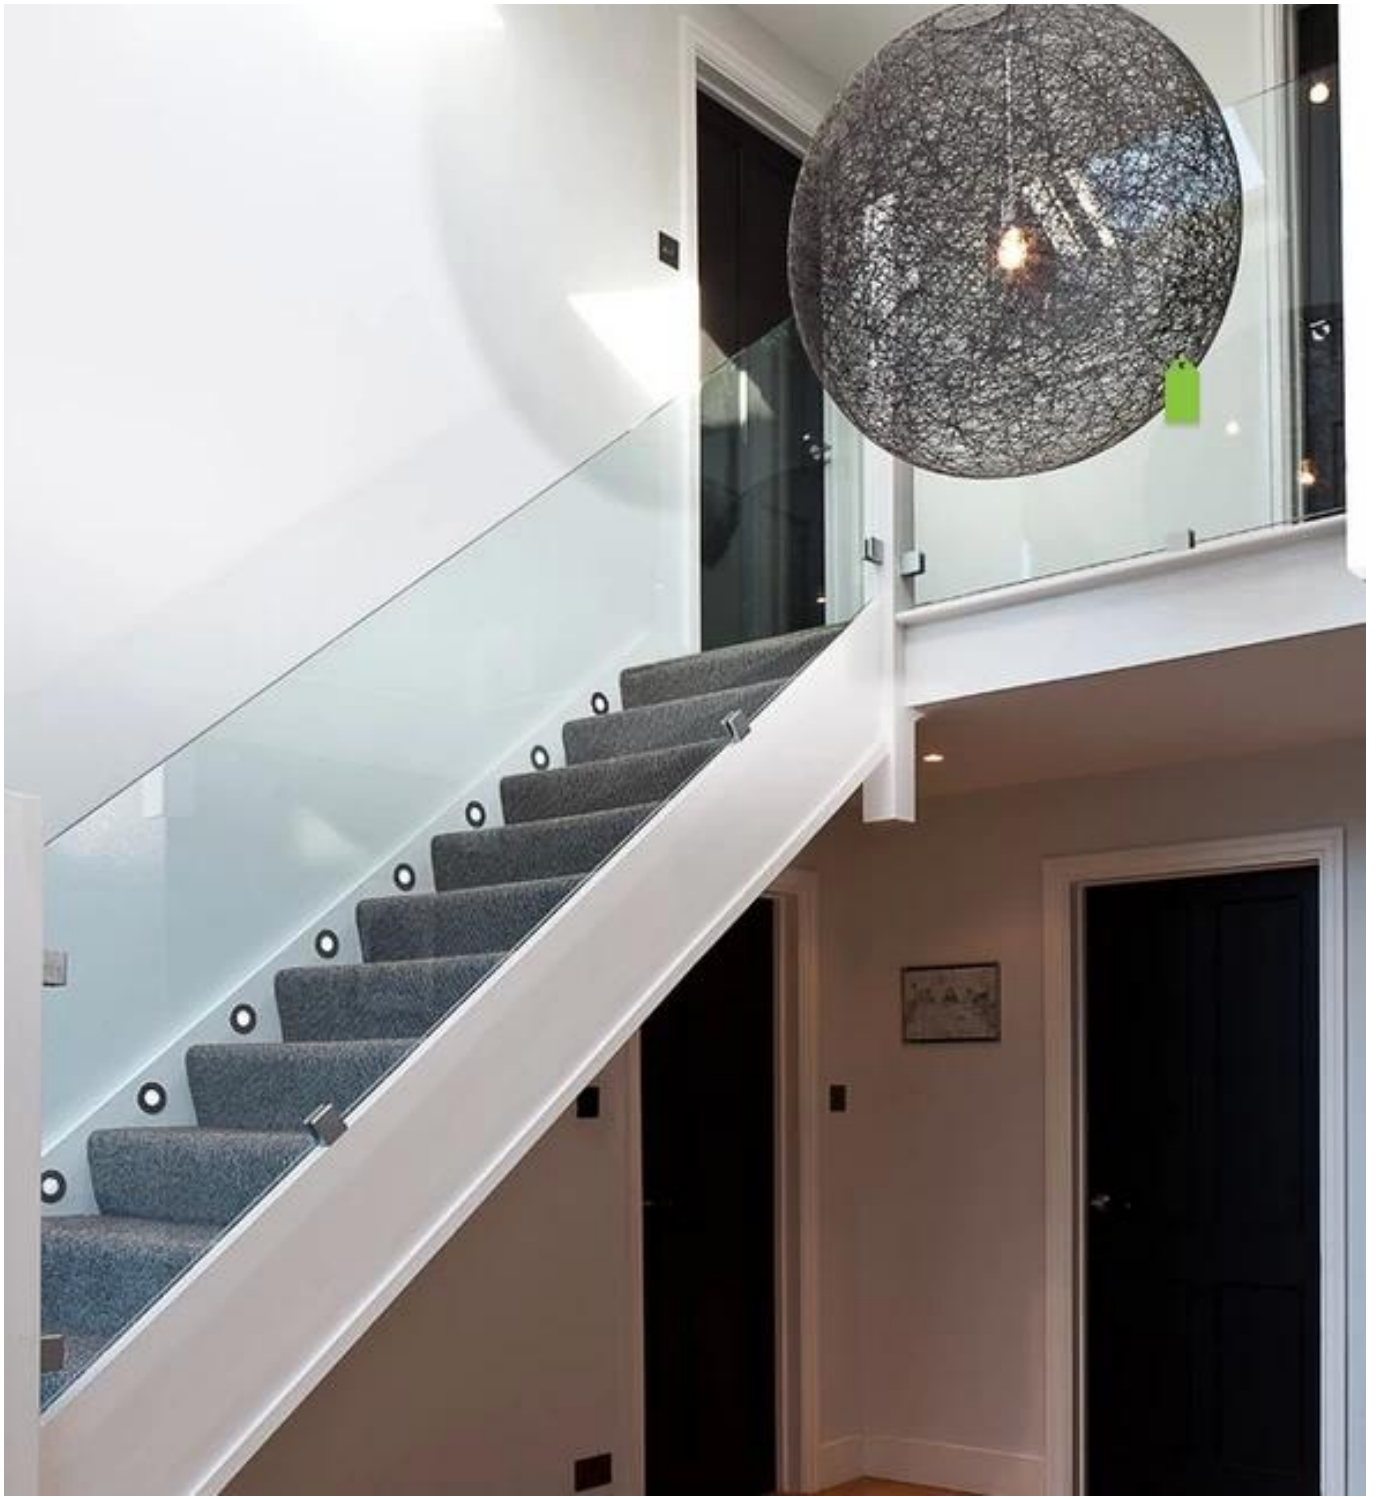

Stainless Steel Square Glass Clamp Glass Railing Clamps

Product Name	Glass clamp G102
Brand	Kebil
Material	Stainless steel 304, 316
Surface Treatment	Satin brushed, mirror polished, black, white
Package	Individually In Plastic Bag, Standard Carton For Outer Packing
Certificate	ISO 9001-2000
Usage	(1) For Construction And Handrail Use. (2) In Shopping Mall, House. Railing Glass Clamps
Features	Made Of Stainless Steel, Beautiful Outlook, Easy To Clean, Good Quality Etc.
Related Keywords	Glass Clamp / Stainless Steel Glass Clamp / Stainless Steel Clamp / Glass Balustrade Clamp / Glass Clip / Frameless Glass Clamp
Application	Decoration, Widely Used On Stainless Steel Balustrade & Handrails. Indoor Or Outdoor Decorations.
Lead Time	2-4 weeks.
MOQ	10 pieces.

Product Images:

G102

Item No.	A	B	C	D	E
G101	51	41	25	11	0
G101R	55	41	25	11	R-21.5
→ G102	44	44	25	11	0
G102R	48	44	25	11	R-21.5
Suitable for 8-10mm glass					

Project Photos:

Different types of glass clamps with dimensions: