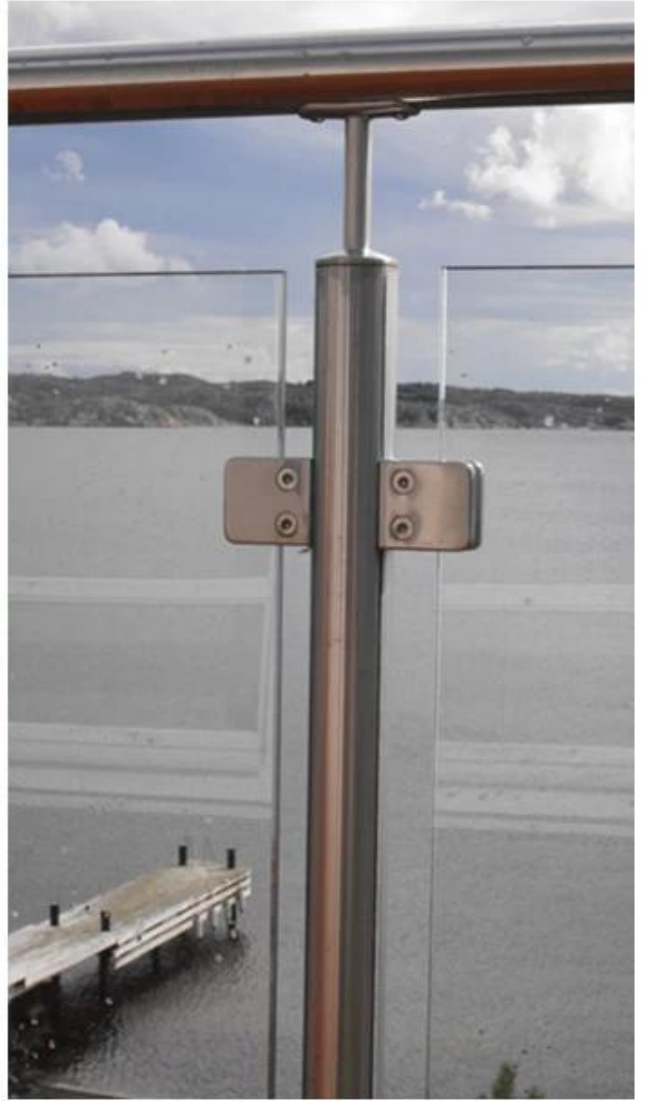

Stainless Steel Square Glass Clamp Glass Railing Clamps

Product Name	Glass clamp G102
Brand	Kebil
Material	Stainless steel 304, 316
Surface Treatment	Satin brushed, mirror polished, black, white
Package	Individually In Plastic Bag, Standard Carton For Outer Packing
Certificate	ISO 9001-2000
Usage	(1) For Construction And Handrail Use. (2) In Shopping Mall, House. Railing Glass Clamps
Features	Made Of Stainless Steel, Beautiful Outlook, Easy To Clean, Good Quality Etc.
Related Keywords	Glass Clamp / Stainless Steel Glass Clamp / Stainless Steel Clamp / Glass Balustrade Clamp / Glass Clip / Frameless Glass Clamp
Application	Decoration, Widely Used On Stainless Steel Balustrade & Handrails. Indoor Or Outdoor Decorations.
Lead Time	2-4 weeks.
MOQ	10 pieces.

Product Images:

G102

Item No.	A	B	C	D	E
G101	51	41	25	11	0
G101R	55	41	25	11	R-21.5
→ G102	44	44	25	11	0
G102R	48	44	25	11	R-21.5
Suitable for 8-10mm glass					

Project Photos:

Different types of glass clamps with dimensions:

Specifications of all glass clamps in our company

Drawing	Picture	Ref.	A	B	C	D	E
		G108	55	55	25	11	0
		G108R	58	55	30	11	R25.4
		G101	51	41	25	11	0
		G101R	55	41	25	11	R21.5/R25.4
		G102	44	44	25	11	0
		G102R	48	44	25	11	R21.5/R25.4
		G103	50	40	22	8	0
		G104	50	40	26	12	0
		G105	54	45	28	14	0
		G107	63	45	28	14	0
		G103R	52	40	22	8	R21.5
		G104R	52	40	26	12	R21.5
		G105R	58	45	28	14	R21.5/R25.4
		G107R	66	45	28	14	R21.5/R25.4
		G106	50	40	25	12	0
		G106R	52	40	25	12	R21.5/R25.4

BC-80x35

- Square 80x35mm clamps
- To hold **180°** glass panels
- For 8-12mm glass

CB-90

- Corner glass clamp
- To hold **90°** glass panels
- For 8-12mm glass

BC-60

- Round ϕ 60mm clamps
- To hold **180°** glass panels
- For 8-12mm glass