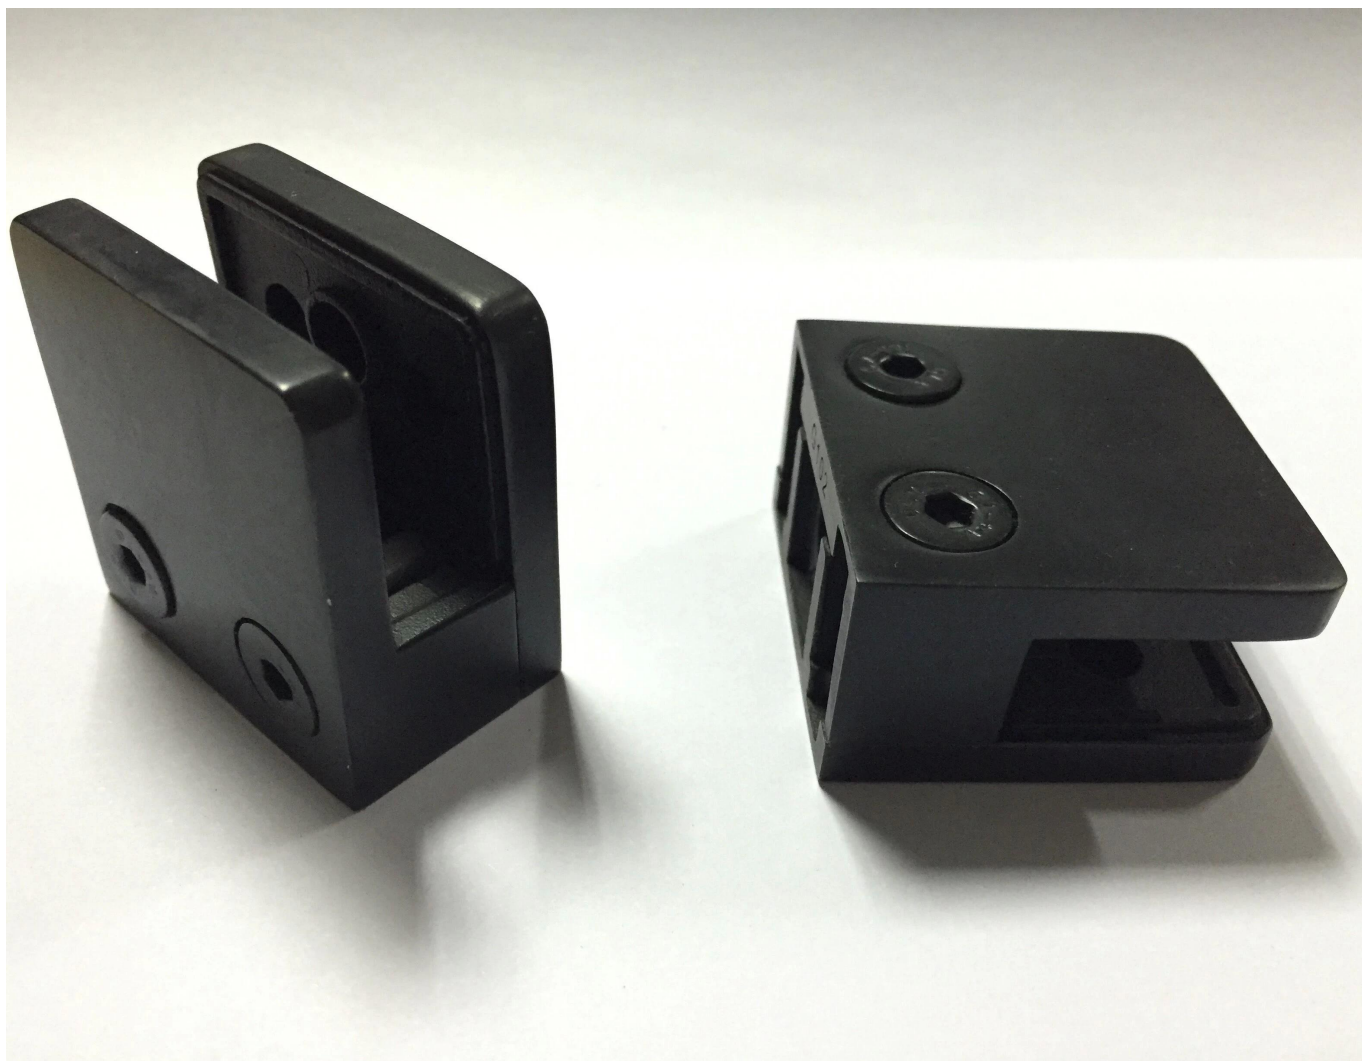

Stainless Steel Square Glass Clamp Glass Railing Clamps

Product Name	Glass clamp G102
Brand	Kebil
Material	Stainless steel 304, 316
Surface Treatment	Satin brushed, mirror polished, black, white
Package	Individually In Plastic Bag, Standard Carton For Outer Packing
Certificate	ISO 9001-2000
Usage	(1) For Construction And Handrail Use. (2) In Shopping Mall, House. Railing Glass Clamps
Features	Made Of Stainless Steel, Beautiful Outlook, Easy To Clean, Good Quality Etc.
Related Keywords	Glass Clamp / Stainless Steel Glass Clamp / Stainless Steel Clamp / Glass Balustrade Clamp / Glass Clip / Frameless Glass Clamp
Application	Decoration, Widely Used On Stainless Steel Balustrade & Handrails. Indoor Or Outdoor Decorations.
Lead Time	2-4 weeks.
MOQ	10 pieces.

Product Images:

G102

Item No.	A	B	C	D	E
G101	51	41	25	11	0
G101R	55	41	25	11	R-21.5
→ G102	44	44	25	11	0
G102R	48	44	25	11	R-21.5
Suitable for 8-10mm glass					

Project Photos:

Different types of glass clamps with dimensions:

Specifications of all glass clamps in our company

Drawing	Picture	Ref.	A	B	C	D	E
		G108	55	55	25	11	0
		G108R	58	55	30	11	R25.4
		G101	51	41	25	11	0
		G101R	55	41	25	11	R21.5/R25.4
		G102	44	44	25	11	0
		G102R	48	44	25	11	R21.5/R25.4
		G103	50	40	22	8	0
		G104	50	40	26	12	0
		G105	54	45	28	14	0
		G107	63	45	28	14	0
		G103R	52	40	22	8	R21.5
		G104R	52	40	26	12	R21.5
		G105R	58	45	28	14	R21.5/R25.4
		G107R	66	45	28	14	R21.5/R25.4
		G106	50	40	25	12	0
		G106R	52	40	25	12	R21.5/R25.4

BC-80x35

- Square 80x35mm clamps
- To hold **180°** glass panels
- For 8-12mm glass

CB-90

- Corner glass clamp
- To hold **90°** glass panels
- For 8-12mm glass

BC-60

- Round ϕ 60mm clamps
- To hold **180°** glass panels
- For 8-12mm glass