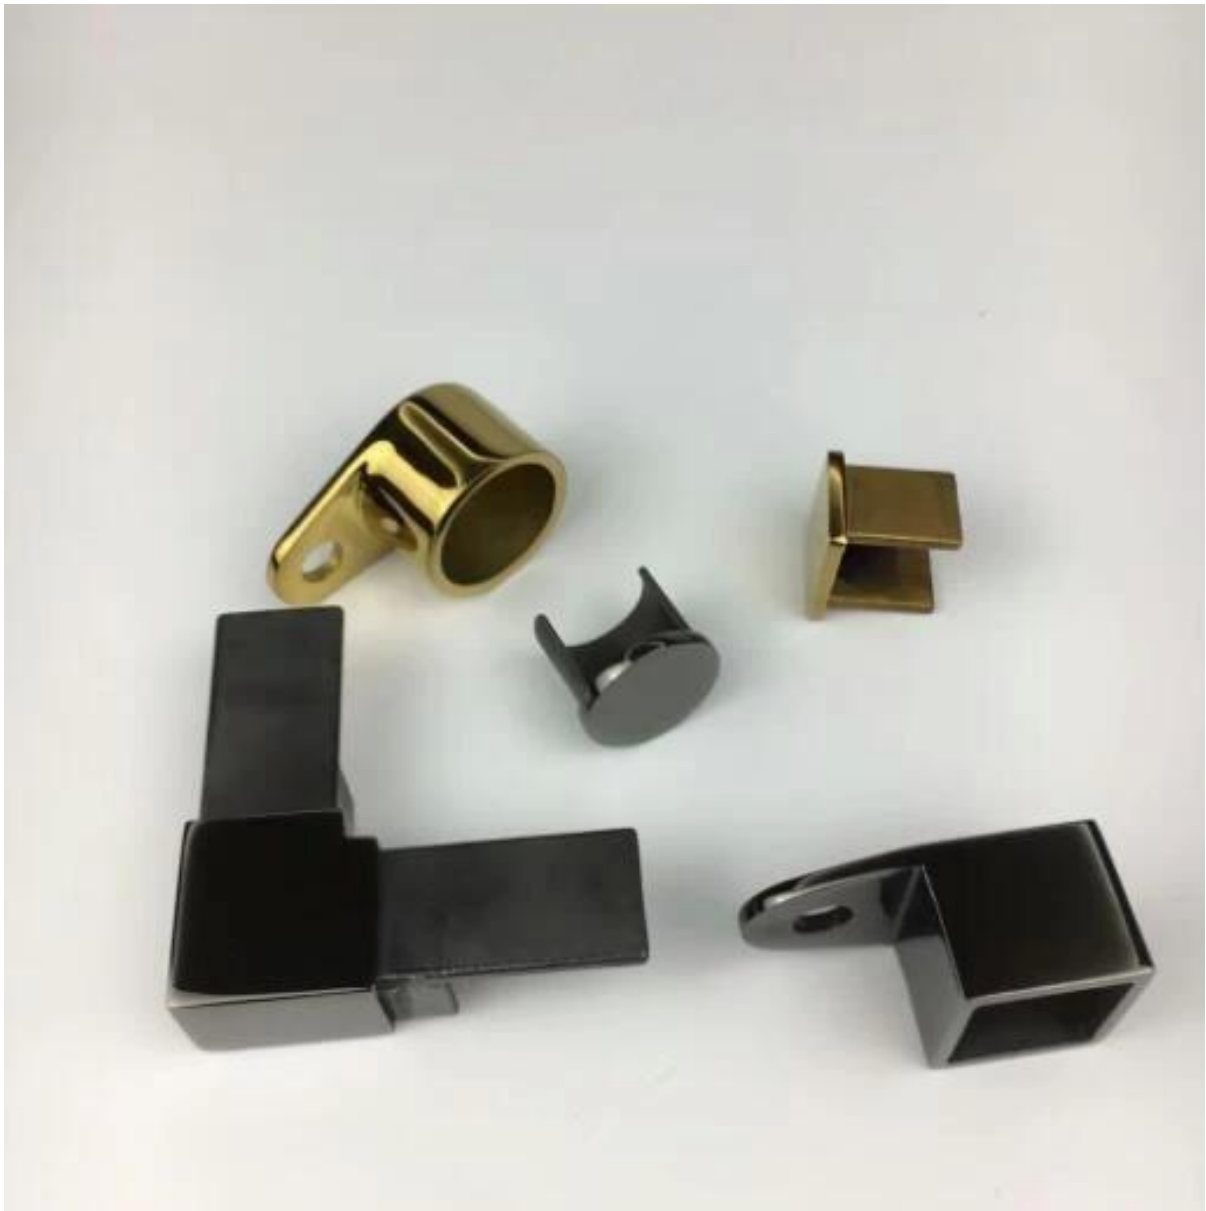

Stainless Steel U Shape Black [Slotted Capping Hand Rail](#) for 12mm Glass

Product Description

Slotted hand rail Types

Product Name	Stainless Steel U Shape Black Slotted Capping Hand Rail for 12mm Glass
Material	Stainless steel 316L
Finish	Mirror/stain/black/golden or customer's color
Standard Length	5.8m per length, or customers' length
2 types slotted hand rail	1) Square 20*25mm slotted hand rail, wall thick 1.2mm 2) Round Diameter 25.4mm slotted hand rail, wall thick 1.2mm
Application	Balcony, pool fence, staircase, deck, porch glass railing handrails
For Glass Thickness	12mm
Sample	Available to check quality before order
Factory Inspection	Available
Packaging	Bubble bag - cardboard sleeve - metal frame
Certified	Yes
OME & ODM Service	Available

Stainless steel Hand Rail Details

Black finish

It is the revolutionary new electroplated matte black finish developed using advanced technology, it's a finish that ensures high quality and durability.

The electroplated finished involve electrical current processes to form a coherent metal coating, where electroplating essentially changes the existing surface properties of an object, to which layers are added to increase abrasion and wear resistance.

We can black other stainless steel products as well. We are factory.

A set of 20*25mm capping rail including:

- Rubber channel 2.9m per length
- 180 degree connector
- 90 degree connector
- Vertical adjustable connector
- Horizontal adjustable connector
- Wall to rail connector
- End cap

25x20mm slotted handrail tube
14x14mm groove

180 degree joiner

90 degree joiner

wall-rail joiner

vertical adjustable joiner

horizontal adjustable joiner

end cap

A set of diameter 25.4mm capping rail including: