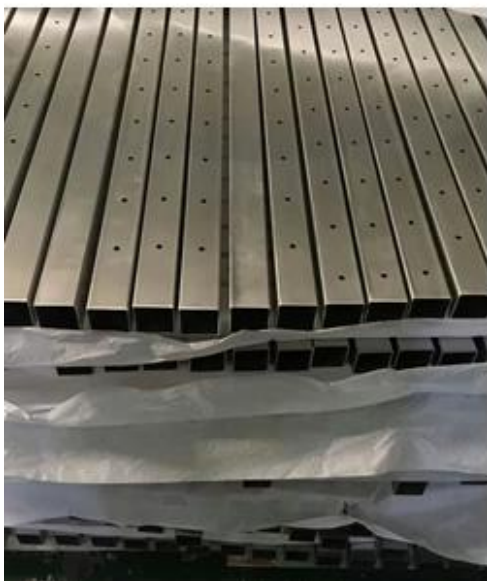

Stainless Steel Veranda Balcony Staircase Cable Railing Wire Rope Railing

Product description

Material: marine grade stainless steel 316

Surface treatment: satin brushed or mirror polished

Mounting type: face mounted or side mounted

Stainless Steel Balustrade Post, round and square type

Stainless Steel Top Handrail, round and square type

Wire rope cables, 3mm,4mm,5mm,6mm available

Production photos for Stainless Steel Veranda Balcony Staircase Cable Railing Wire Rope Railing