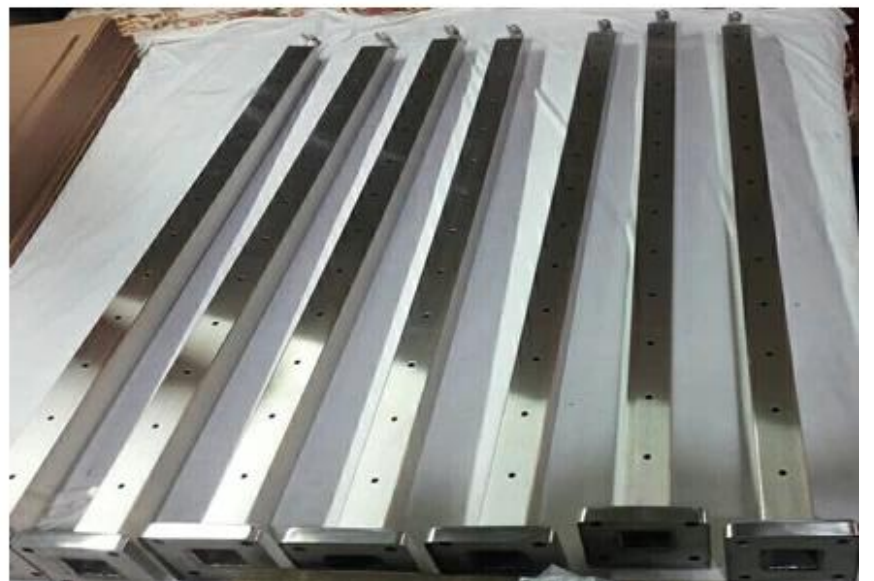

Stainless Steel Veranda Balcony Staircase Cable Railing Wire Rope Railing

Product description

Material: marine grade stainless steel 316

Surface treatment: satin brushed or mirror polished

Mounting type: face mounted or side mounted

Round Type Dimension: handrail Dia 50.8mm, balustrade post dia 50.8mm, tube thickness 1.5mm, height customizable

Square Type Dimension: handrail 50*25mm, balustrade post dia 50*50mm, tube thickness 1.5mm, height customizable

Cable diameter: 3mm/4mm/5mm/6mm

Our most popular post spacing and mounting style

Residential and commercial heights available

The Stainless Cable Railing Kit combines all the products needed to order and build a simple 38" residential height cable railing system with 3-10 posts. 42" or 46" commercial height available upon request.

Stainless Steel Balustrade Post, round and square type

Stainless Steel Top Handrail, round and square type

Wire rope cables, 3mm,4mm,5mm,6mm available

Production photos for Stainless Steel Veranda Balcony Staircase Cable Railing Wire Rope Railing