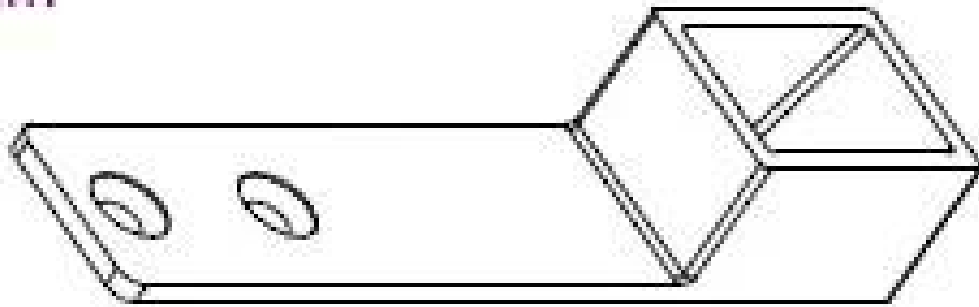

Stainless Steel Wall to Rail Connector for 21x25mm Top Rail with groove 14x14mm

Features of wall to rail connector-

Item #	MSQCW/ MSQCW-A/ MSQCW-B
Material	316 stainless steel
Finish	satin , mirror , black
For tube size	21*25mm, with slot 14*14mm
mount type	wall to rail connector, extra length available
MOQ	50 pcs

Photos of wall to rail connector- can do extra length as below

100mm

MSQCW-A

60mm

MSQCW-B

Other fittings for slotted handrails-

90 degree Corner connector

180 degree middle connector