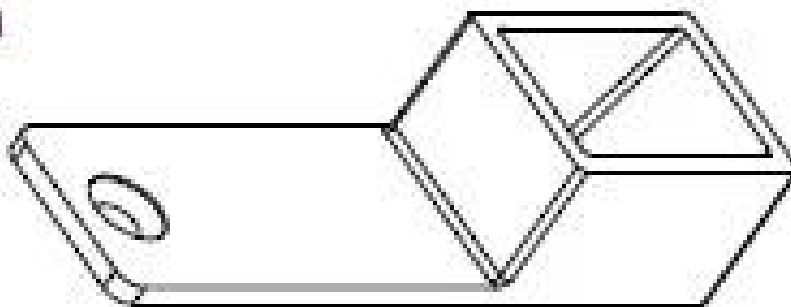

Stainless Steel Wall to Rail Connector for 21x25mm Top Rail with groove 14x14mm

Features of wall to rail connector-

Item #	MSQCW/ MSQCW-A/ MSQCW-B
Material	316 stainless steel
Finish	satin , mirror , black
For tube size	21*25mm, with slot 14*14mm
mount type	wall to rail connector, extra length available
MOQ	50 pcs

Photos of wall to rail connector- can do extra length as below

100mm

MSQCW-A

60mm

MSQCW-B

Other fittings for slotted handrails-

90 degree Corner connector

180 degree middle connector