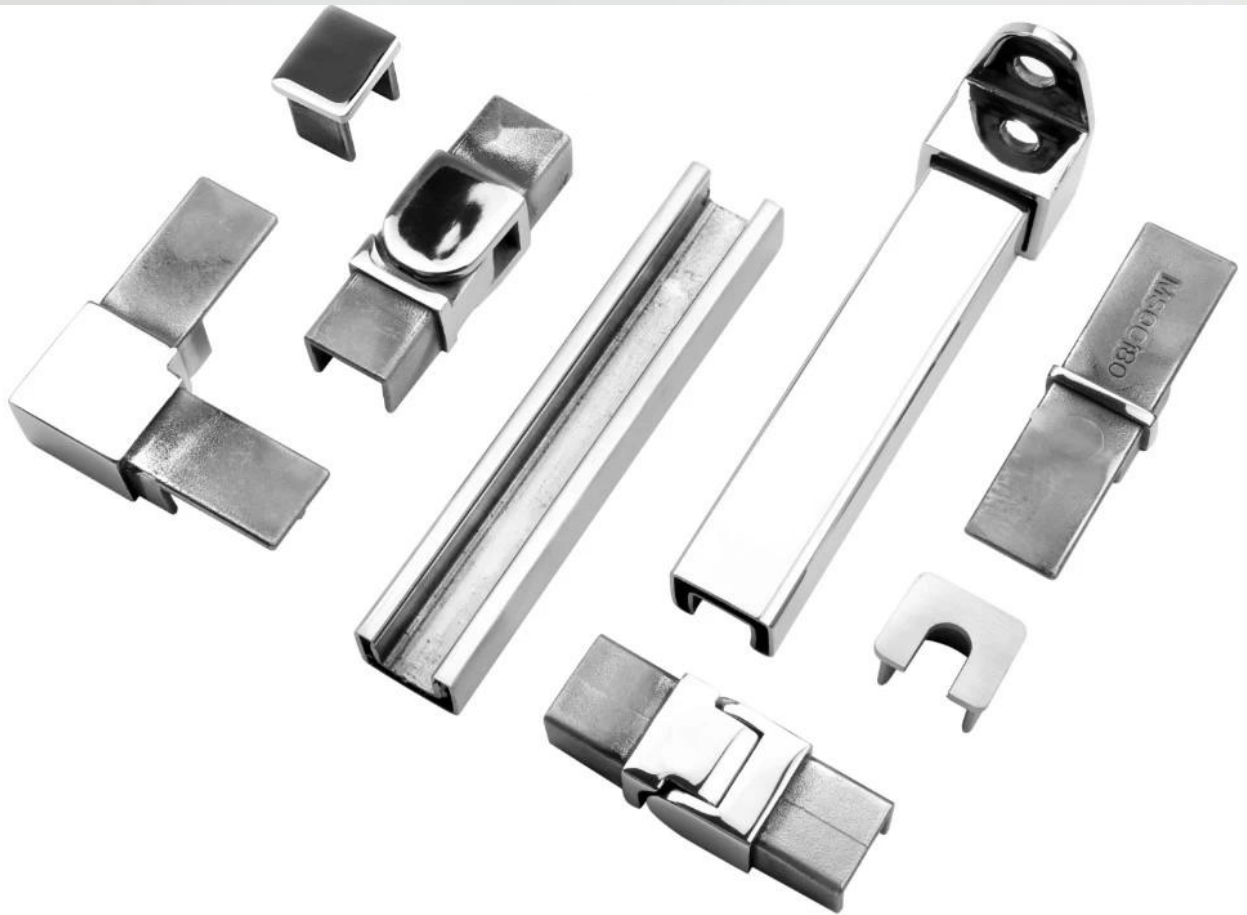

Stainless Steel Wall to Rail Connector for 21x25mm Top Rail with groove 14x14mm

Features of wall to rail connector-

Item #	MSQCW/ MSQCW-A/ MSQCW-B
Material	316 stainless steel
Finish	satin , mirror , black
For tube size	21*25mm, with slot 14*14mm
mount type	wall to rail connector, extra length available
MOQ	50 pcs

Photos of wall to rail connector- can do extra length as below

100mm

MSQCW-A

60mm

MSQCW-B

Other fittings for slotted handrails-

90 degree Corner connector

180 degree middle connector

End Cap

Wall Bracket

Project photos of frameless glass railings with slot top rails & fittings-

Any inquiry, welcome to contact me directly.
Wendy: sales04@launch-china.cn
Mobile/Wechat/WhatsApp: 86 15989339827