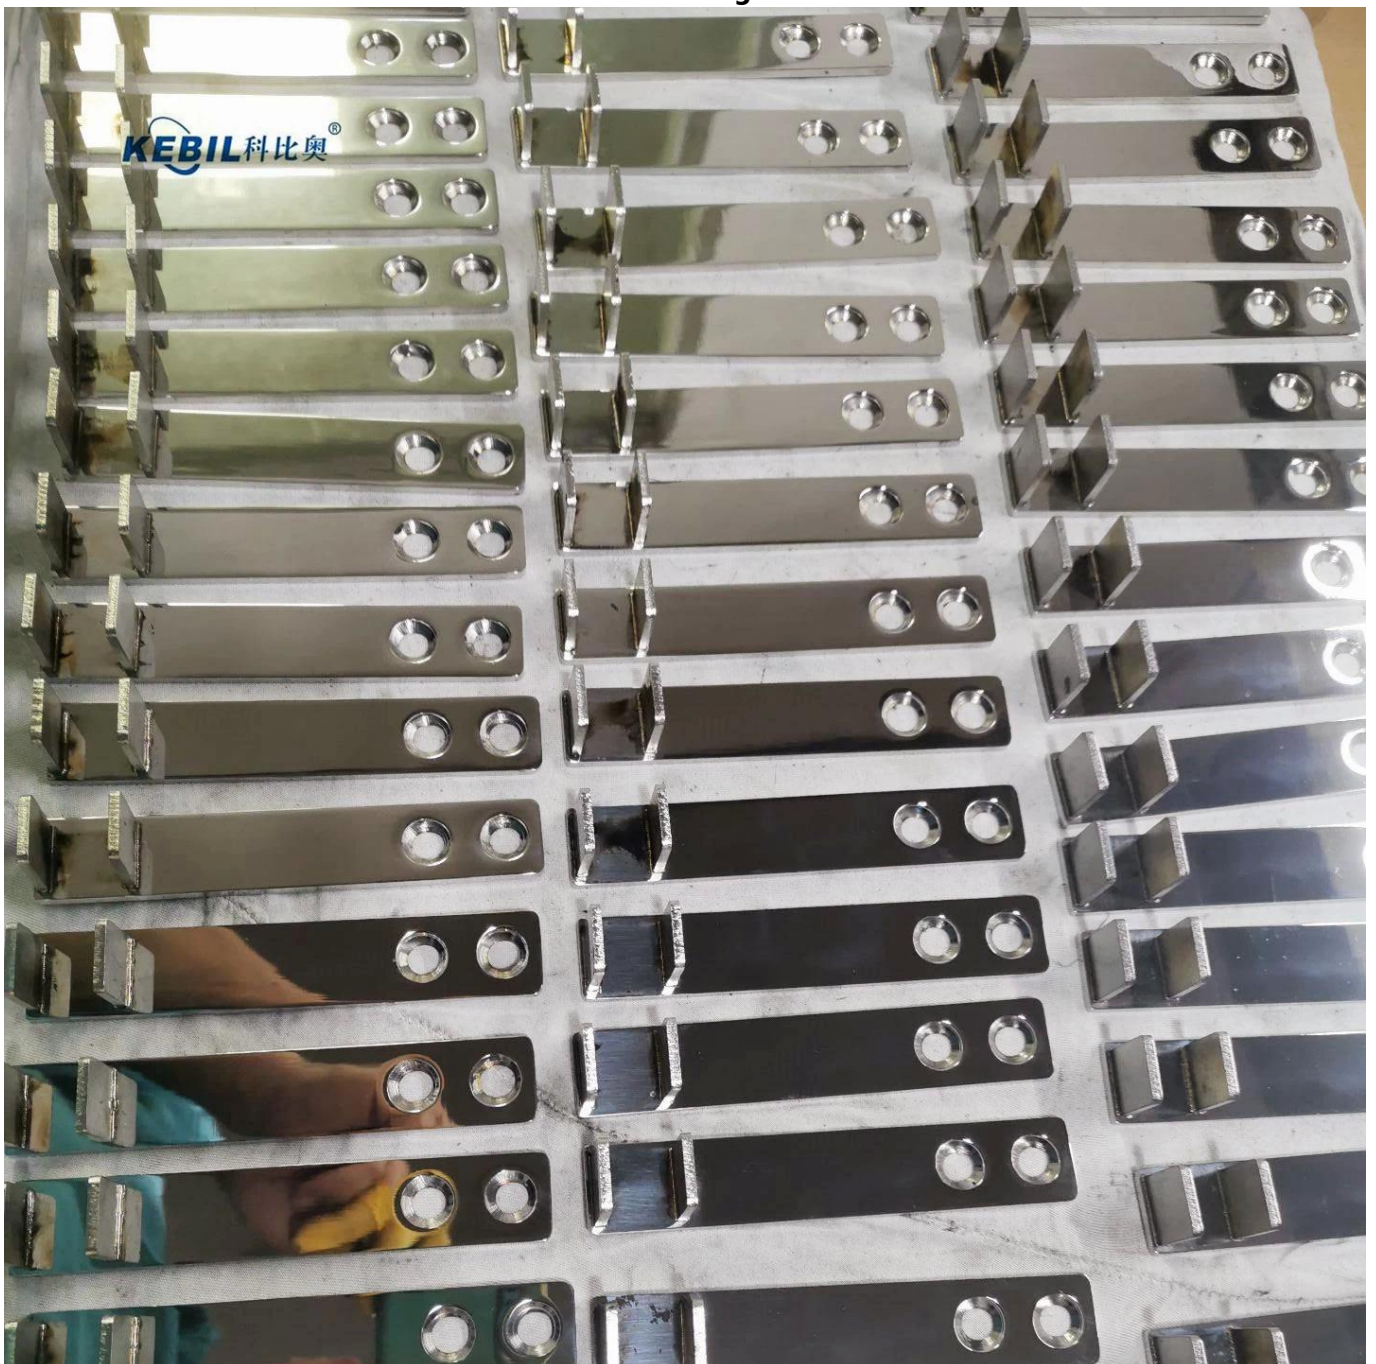

Stainless Steel Wall to Rail Connector for 21x25mm Top Rail with groove 14x14mm

Features of wall to rail connector-

Item #	MSQCW/ MSQCW-A/ MSQCW-B
Material	316 stainless steel
Finish	satin , mirror , black
For tube size	21*25mm, with slot 14*14mm
mount type	wall to rail connector, extra length available
MOQ	50 pcs

Photos of wall to rail connector- can do extra length as below

100mm

MSQCW-A

60mm

MSQCW-B

Other fittings for slotted handrails-

90 degree Corner connector

180 degree middle connector