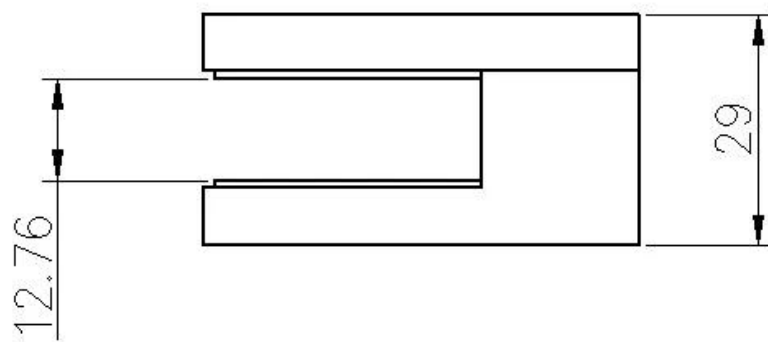

Stainless Steel White Powder Coating Glass Clamp for 1/2" Glass

Glass Clamp Details

White powder coating finish

Glass clamp dimension

Other dimension glass clamp available.(Customized glass clamp is available.)

Specifications of all glass clamps in our company

Drawing	Picture	Ref.	A	B	C	D	E
		G108	55	55	30	11	0
		G108R	58	55	30	11	R25.4
		G101	51	41	25	11	0
		G101R	55	41	25	11	R21.5/R25.4
		G102	44	44	25	11	0
		G102R	48	44	25	11	R21.5/R25.4
		G103	50	40	22	8	0
		G104	50	40	26	12	0
		G105	54	45	28	14	0
		G107	63	45	28	14	0
		G103R	52	40	22	8	R21.5
		G104R	52	40	26	12	R21.5
		G105R	58	45	28	14	R21.5/R25.4
		G107R	66	45	28	14	R21.5/R25.4
		G106	50	40	25	12	0
		G106R	52	40	25	12	R21.5/R25.4