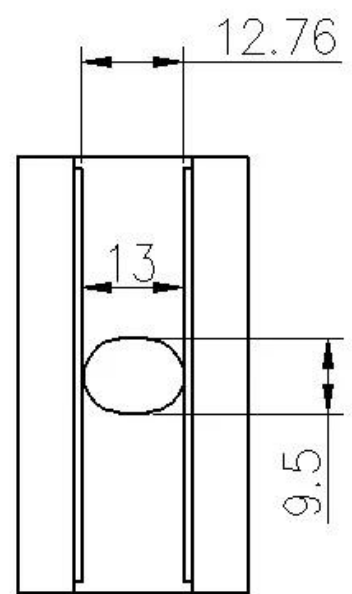

Stainless Steel White Powder Coating Glass Clamp for 1/2" Glass

Glass Clamp Details

White powder coating finish

Glass clamp dimension

Other dimension glass clamp available.(Customized glass clamp is available.)

Specifications of all glass clamps in our company

Drawing	Picture	Ref.	A	B	C	D	E
		G108	55	55	30	11	0
		G108R	58	55	30	11	R25.4
		G101	51	41	25	11	0
		G101R	55	41	25	11	R21.5/R25.4
		G102	44	44	25	11	0
		G102R	48	44	25	11	R21.5/R25.4
		G103	50	40	22	8	0
		G104	50	40	26	12	0
		G105	54	45	28	14	0
		G107	63	45	28	14	0
		G103R	52	40	22	8	R21.5
		G104R	52	40	26	12	R21.5
		G105R	58	45	28	14	R21.5/R25.4
		G107R	66	45	28	14	R21.5/R25.4
		G106	50	40	25	12	0
		G106R	52	40	25	12	R21.5/R25.4