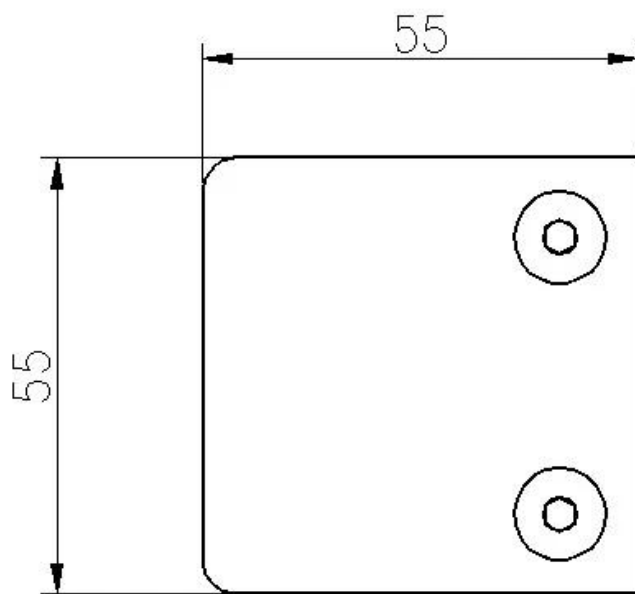

Stainless Steel White Powder Coating Glass Clamp for 1/2" Glass

Glass Clamp Details

White powder coating finish

Glass clamp dimension

Other dimension glass clamp available.(Customized glass clamp is available.)

Specifications of all glass clamps in our company

Drawing	Picture	Ref.	A	B	C	D	E
		G108	55	55	30	11	0
		G108R	58	55	30	11	R25.4
		G101	51	41	25	11	0
		G101R	55	41	25	11	R21.5/R25.4
		G102	44	44	25	11	0
		G102R	48	44	25	11	R21.5/R25.4
		G103	50	40	22	8	0
		G104	50	40	26	12	0
		G105	54	45	28	14	0
		G107	63	45	28	14	0
		G103R	52	40	22	8	R21.5
		G104R	52	40	26	12	R21.5
		G105R	58	45	28	14	R21.5/R25.4
		G107R	66	45	28	14	R21.5/R25.4
		G106	50	40	25	12	0
		G106R	52	40	25	12	R21.5/R25.4