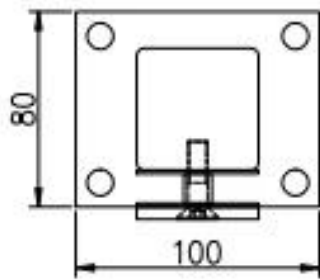

# Aluminum square post size:50x50x3mm square tube, 50x5mm plate

--For 8-12mm glass(need drill holes on glass)

--For both commercial and modern house home design

--For both wholesale and retail (We are factory)

## Details

Aluminum mimi handrail post

Stainless steel mini handrail post

Drawing for stainless steel mini handrail post

Project show in Canada