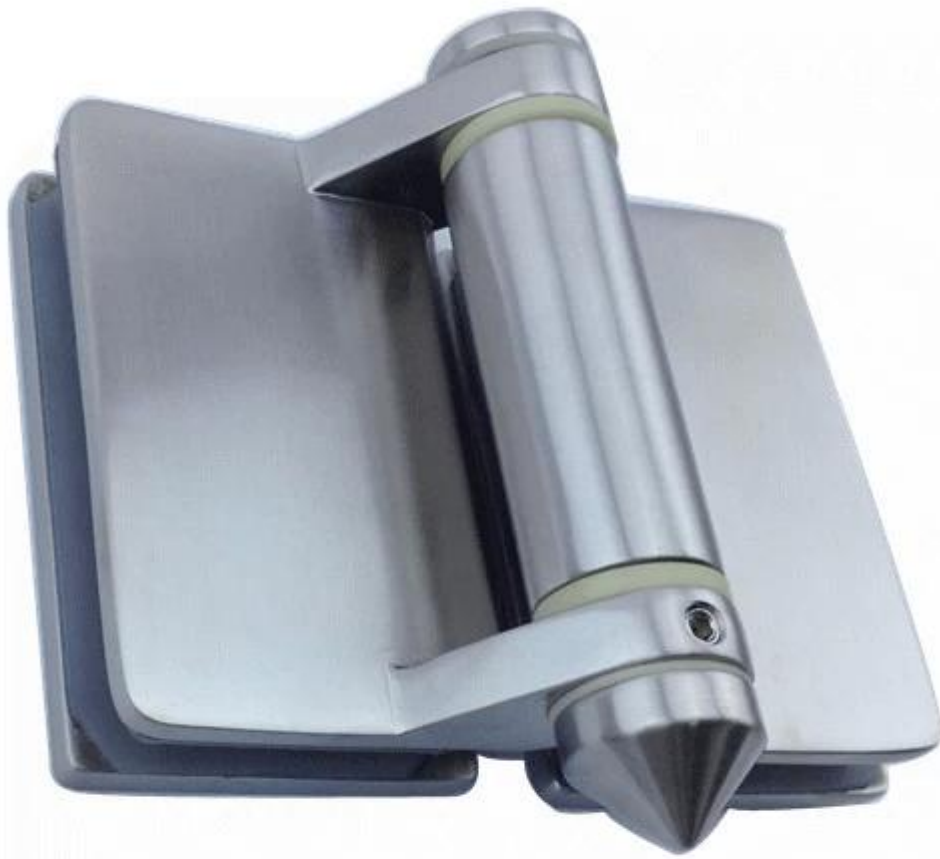

Stainless steel 316 glass hinge for glass fence gate, applied on semi frameless or frameless swimming pool fencing systems .

- material 316 stainless steel
- mirror or satin polished
- for swimming pool gate thicknesss 8mm 10 mm 12mm
- glass to glass hinge , glass to post hinge , glass to wall hinge types available
- made by precision casting
- 2 pcs hinges for 1 gate panels
- gate panel within 1200mm wide and 900mm high
- MOQ 1 sets

glass to glass hinge model

G-G2

glass to wall hinge model

G-W 2

glass to post hinge model

G-R2