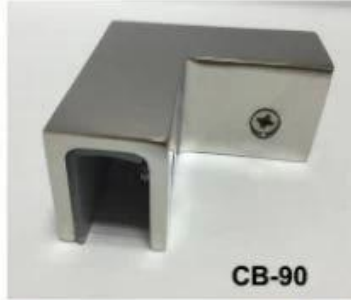

**PV-90**

**CB-180**

**BC-60**

**BC-80x35**

**CB-90**

**BC-80x35**

- Square 80x35mm clamps
- To hold **180°** glass panels
- For 8-12mm glass

**CB-90**