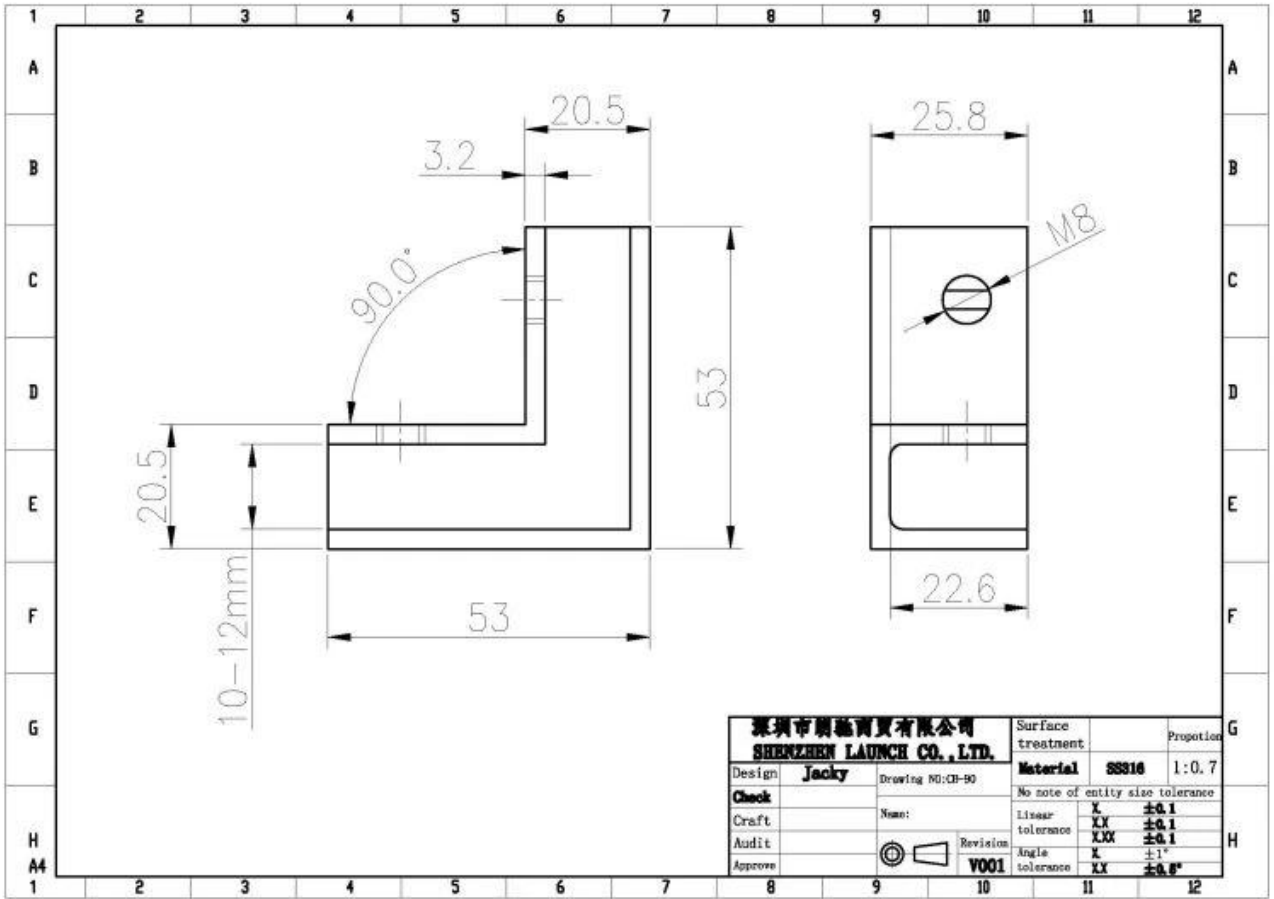

Technical Drawing

Other Types of Glass Clamp