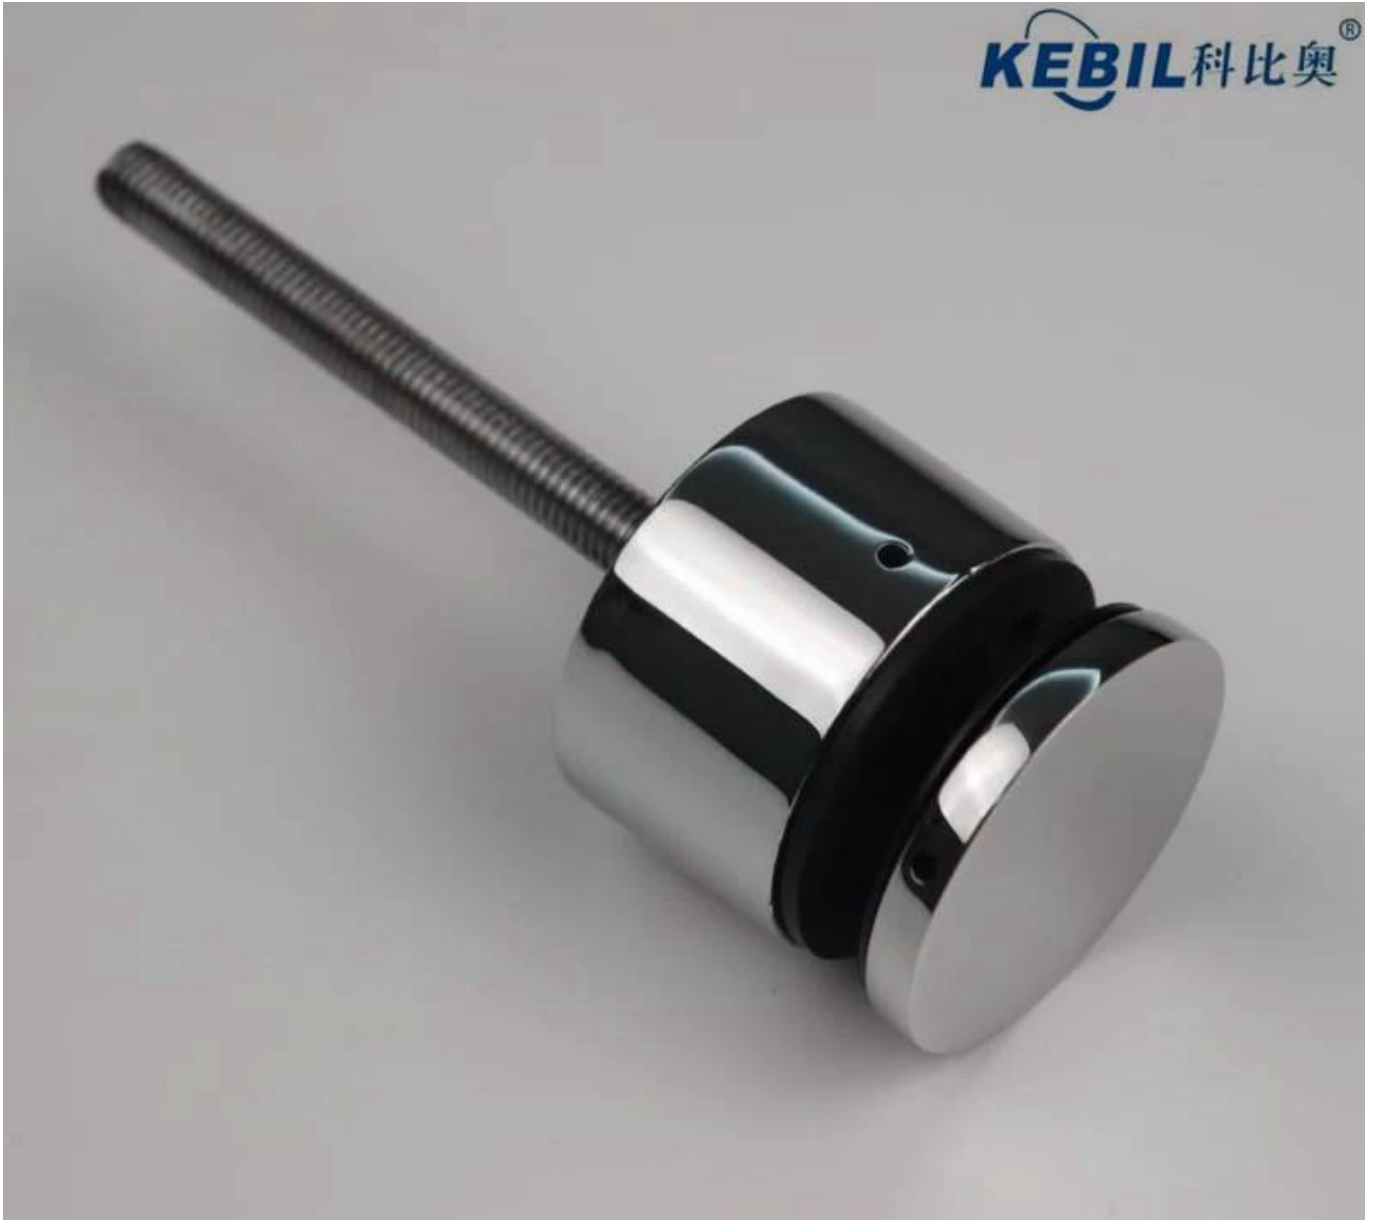

Model No.:SF-50T

Model No.: SF-38Z