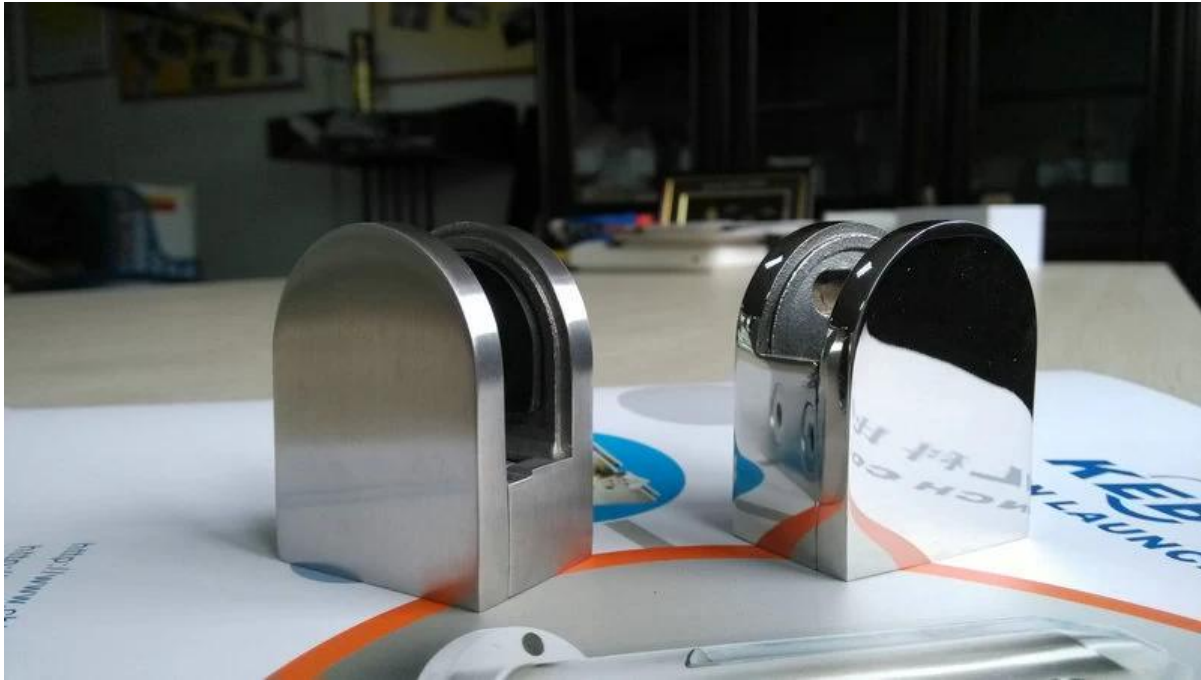

**Stainless steel D glass clamp with retention**

**G106**

[D glass clamp with retention side plate glass clamp for slope glass](#)

**G106**

**Finish:**

**satin or mirror**

[Wrought iron D glass clamp for 8-10mm glass used at glass balustrade](#)

**G102 square glass clamp suit 8-10mm glass**  
[D type glass clamp for 8-10mm thickness glass](#)

**G102**

**G102R used at round post**

[Glass balustrade used stainless steel round back glass clamp](#)

**G104 D glass clamp suit 8-10mm glass**