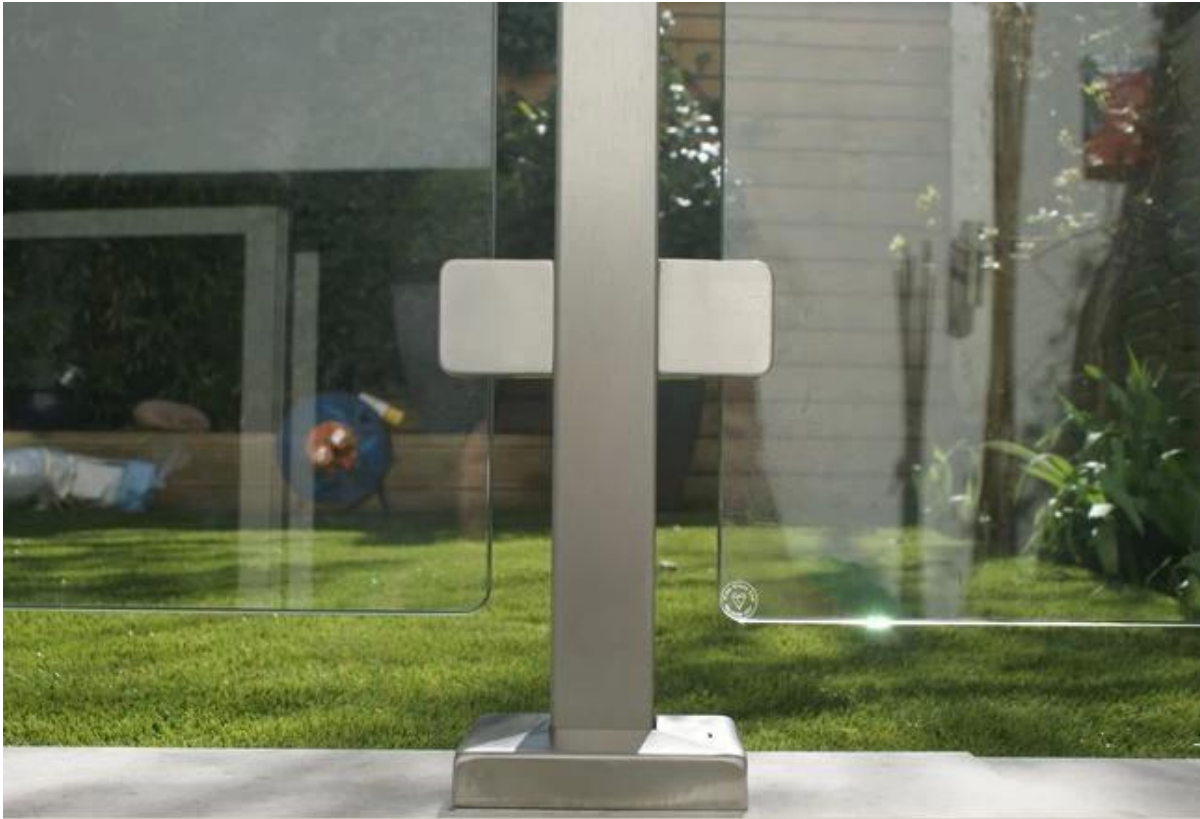

Stainless steel balustrade post with glass clamp

Material: stainless steel 304/316

Finish: satin brushed or mirror finish;

Square post or round post as per your demand

Post size:

Round Diameter 42.4mm and 50.8mm;

Square 40x40mm, 50x50mm, 50x25mm;

cut to size and height railing design

Origin:China

stainless steel post;

1 way end post;

2 way 180 degree post;

2 way 90 degree post;

2 way 135 degree post;

See as below:

LCH-107

Satin brushed square post with square glass clamps

Mirror polished square post with round glass clamp(D glass clamps)

Stainless steel post railing with glass is widely used at indoor/outdoor balcony, terrace, deck, staircase, very good choice for your own home decoration and commercial usage.