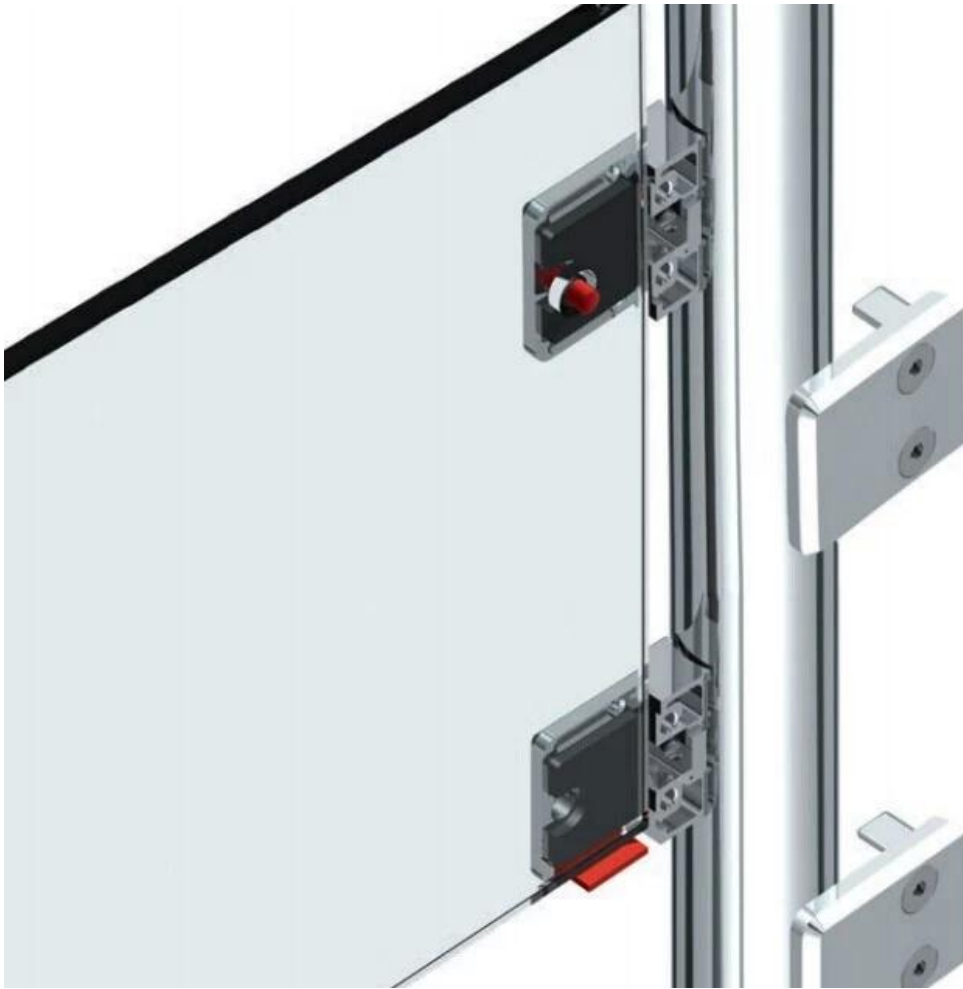

**Square stainless steel glass clamp**  
**G102 flat back used at wall/floor/square post**  
**G102R round back used at round post**  
**both for hanging 8-10mm glass panel**

<b>Material</b>	Stainless steel 304/ 316
<b>Finish</b>	satin / mirror polished

<b>Model No.</b>	<b>A</b>	<b>B</b>	<b>C</b>	<b>D</b>	<b>E</b>
G102	44	44	25	11	0
G102R	48	44	25	11	R-21.5

There are two pieces rubber gasket available inline the clamp, so no need to drill the glass

**G102R**

**G102**

Other clamp available type [stainless steel glass clamp with flat base for 3/8"](#)

G104 glass clamp, flat

G106

**KEBIL** 科比奥™

**ISO**  
9001:2008  
REGISTERED

**Factory Audit**

[www.launch-china.cn](http://www.launch-china.cn)