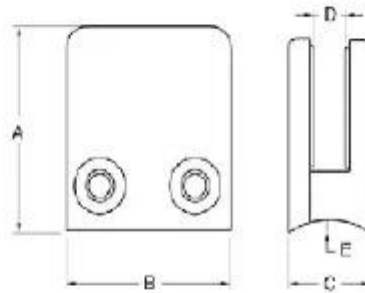

Square stainless steel glass clamp
G102 flat back used at wall/floor/square post
G102R round back used at round post
both for hanging 8-10mm glass panel

Material	Stainless steel 304/ 316
Finish	satin / mirror polished

Model No.	A	B	C	D	E
G102	44	44	25	11	0
G102R	48	44	25	11	R-21.5

There are two pieces rubber gasket available inline the clamp, so no need to drill the glass

G102R

Other clamp available type [stainless steel glass clamp with flat base for 3/8"](#)