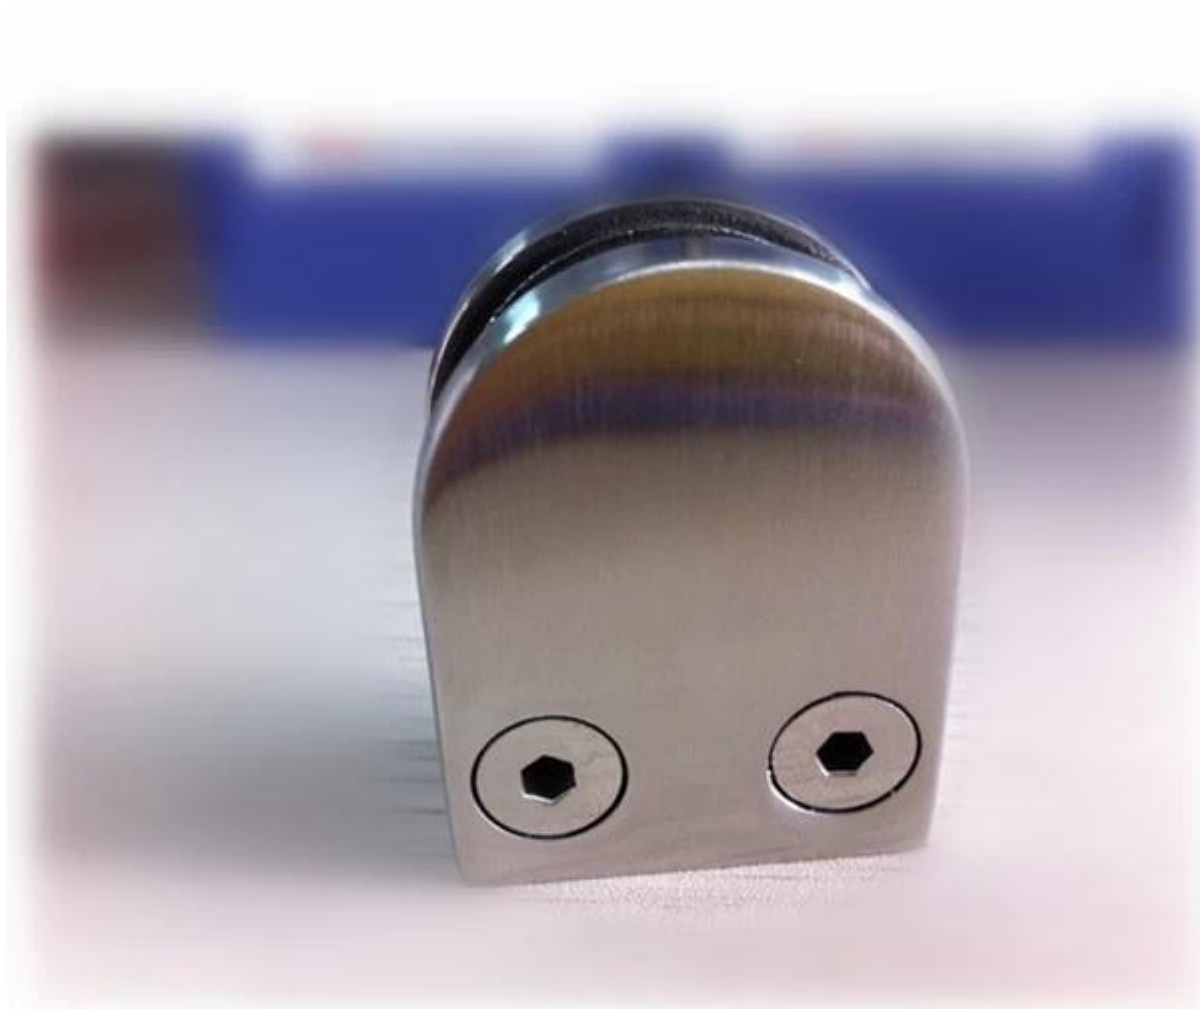

**Square stainless steel glass clamp**  
**G102 flat back used at wall/floor/square post**  
**G102R round back used at round post**  
**both for hanging 8-10mm glass panel**

<b>Material</b>	Stainless steel 304/ 316
<b>Finish</b>	satin / mirror polished

<b>Model No.</b>	<b>A</b>	<b>B</b>	<b>C</b>	<b>D</b>	<b>E</b>
G102	44	44	25	11	0
G102R	48	44	25	11	R-21.5

There are two pieces rubber gasket available inline the clamp, so no need to drill the glass

**G102R**

**G102**

Other clamp available type [stainless steel glass clamp with flat base for 3/8"](#)

G104 glass clamp, flat

G106

**KEBIL** 科比奥™

**ISO**  
9001:2008  
REGISTERED

**Factory Audit**

[www.launch-china.cn](http://www.launch-china.cn)