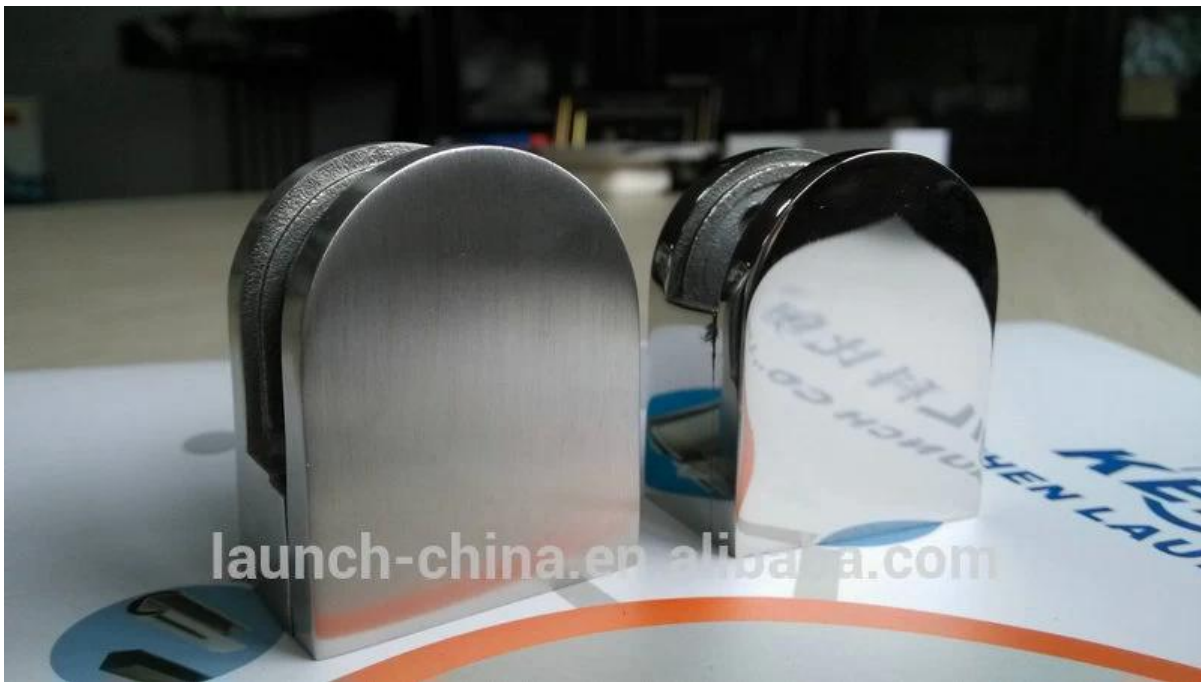

**G102**

Other clamp available type [stainless steel glass clamp with flat base for 3/8"](#)

G104 glass clamp, flat

G106

**KEBIL** 科比奥™

**ISO**  
9001:2008  
REGISTERED

**Factory Audit**

[www.launch-china.cn](http://www.launch-china.cn)