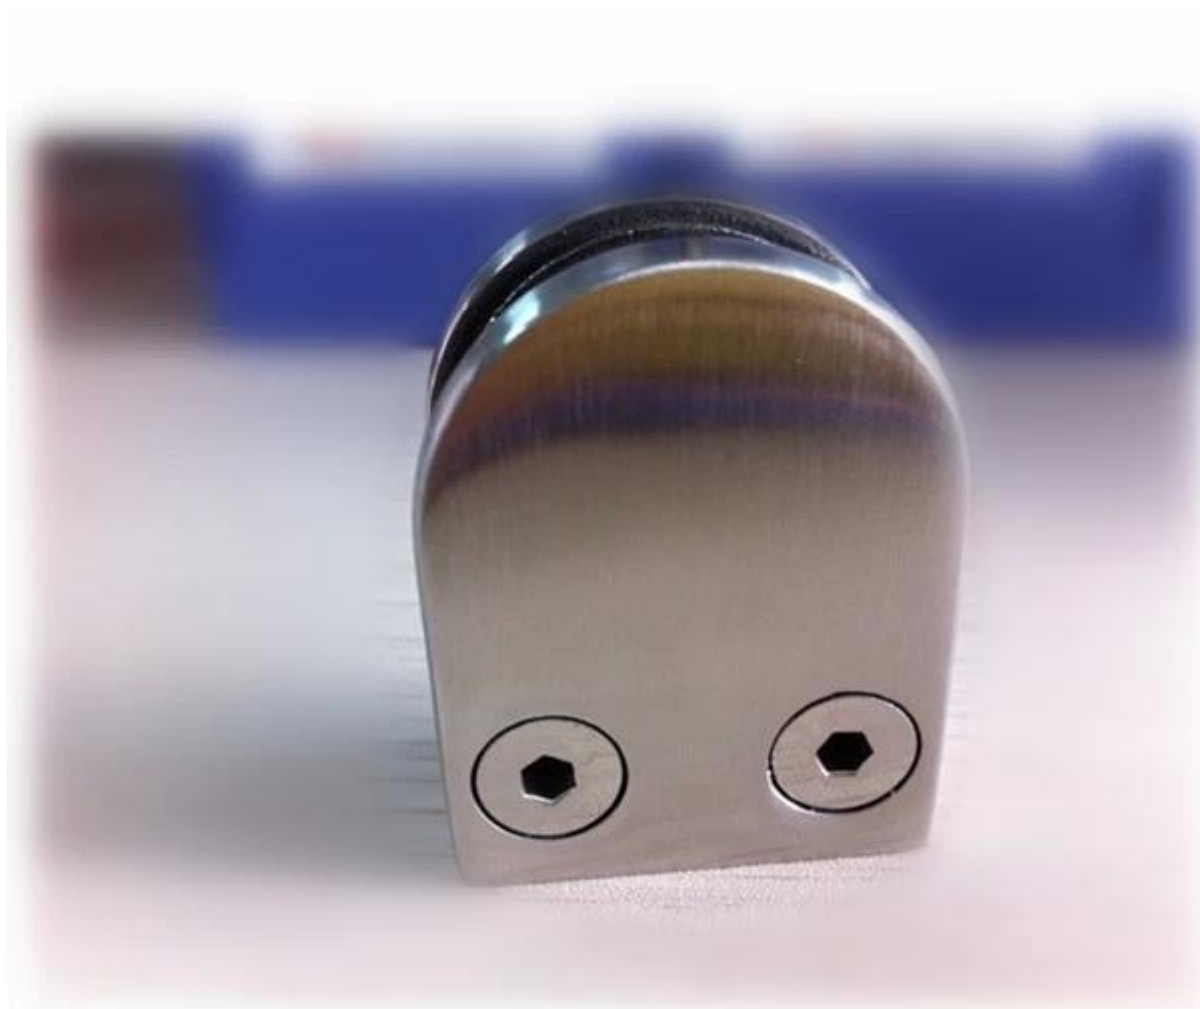

Square stainless steel glass clamp
G102 flat back used at wall/floor/square post
G102R round back used at round post
both for hanging 8-10mm glass panel

Material	Stainless steel 304/ 316
Finish	satin / mirror polished

Model No.	A	B	C	D	E
G102	44	44	25	11	0
G102R	48	44	25	11	R-21.5

There are two pieces rubber gasket available inline the clamp, so no need to drill the glass

G102R

Other clamp available type [stainless steel glass clamp with flat base for 3/8"](#)