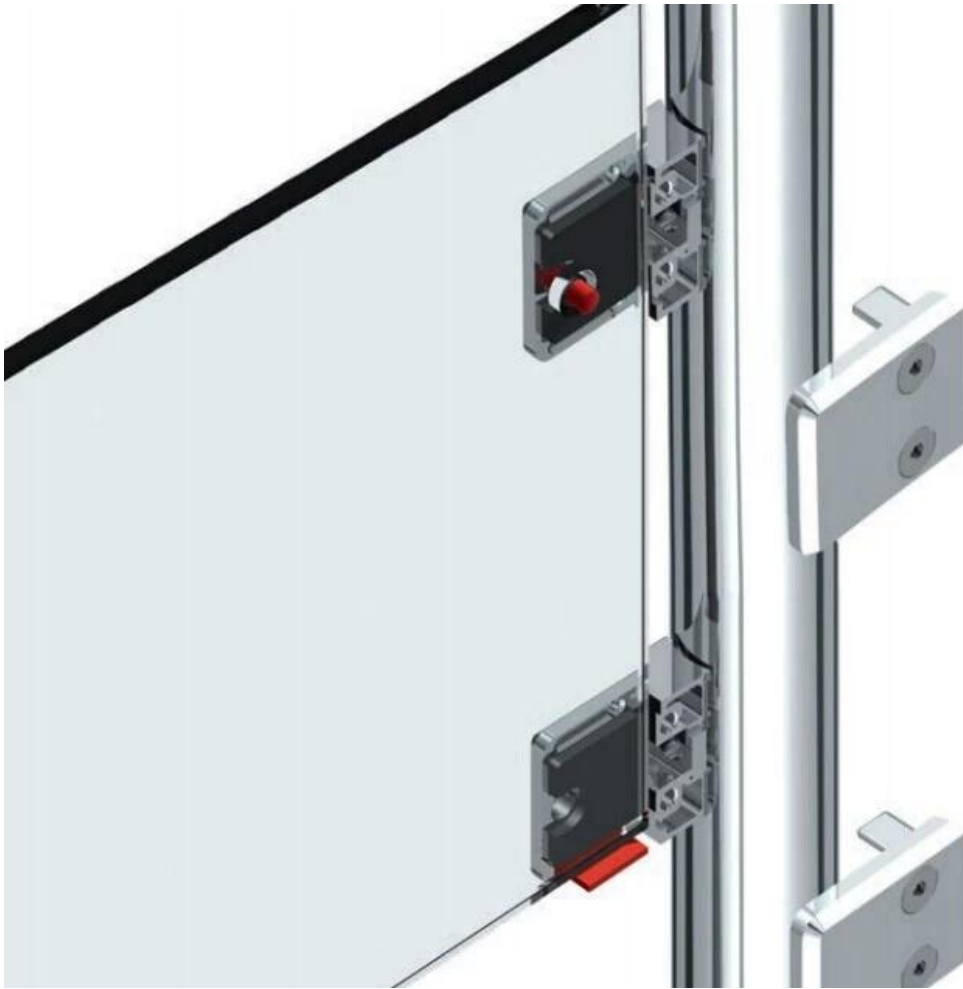

Square stainless steel glass clamp
G102 flat back used at wall/floor/square post
G102R round back used at round post
both for hanging 8-10mm glass panel

Material	Stainless steel 304/ 316
Finish	satin / mirror polished

Model No.	A	B	C	D	E
G102	44	44	25	11	0
G102R	48	44	25	11	R-21.5

There are two pieces rubber gasket available inline the clamp, so no need to drill the glass

G102R

Other clamp available type [stainless steel glass clamp with flat base for 3/8"](#)