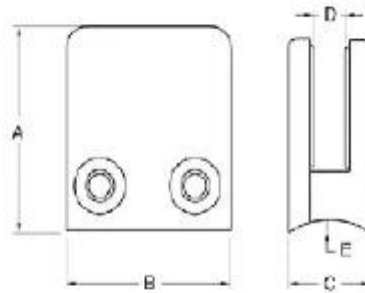

**Square stainless steel glass clamp**  
**G102 flat back used at wall/floor/square post**  
**G102R round back used at round post**  
**both for hanging 8-10mm glass panel**

<b>Material</b>	Stainless steel 304/ 316
<b>Finish</b>	satin / mirror polished

<b>Model No.</b>	<b>A</b>	<b>B</b>	<b>C</b>	<b>D</b>	<b>E</b>
G102	44	44	25	11	0
G102R	48	44	25	11	R-21.5

There are two pieces rubber gasket available inline the clamp, so no need to drill the glass

**G102R**