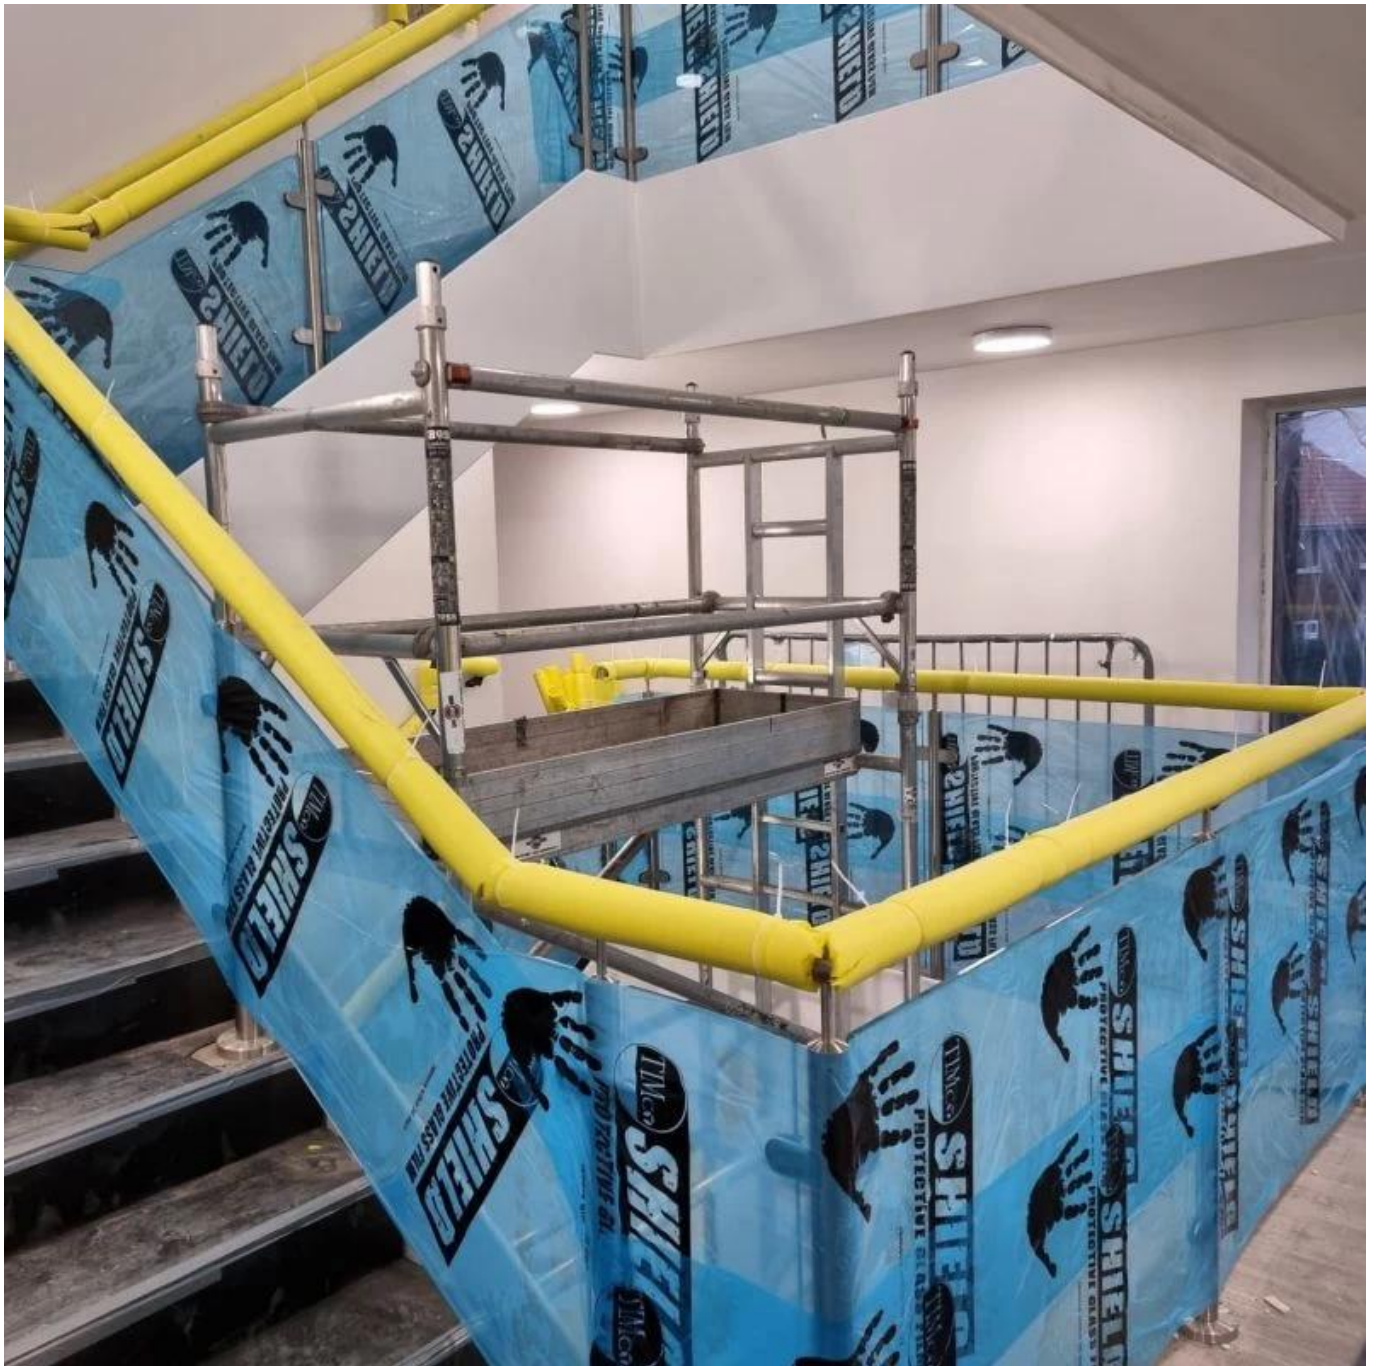

## Round glass balustrade baluster for balcony glass railing systems

Including products: Post, bolts to floor, tempered glass, top handrail, end cap for handrail, tube connector for handrail.

**Product show**

**Three types with top handrail**

1-way post

2-way 180° post

2-way 90° post

**Post drawing**

**Height can be changed to your needs**

KEBIL 科比奥®

KEBIL 科比奥®

### Post without top handrail for semi-frameless glass railing

### Post with top handrail