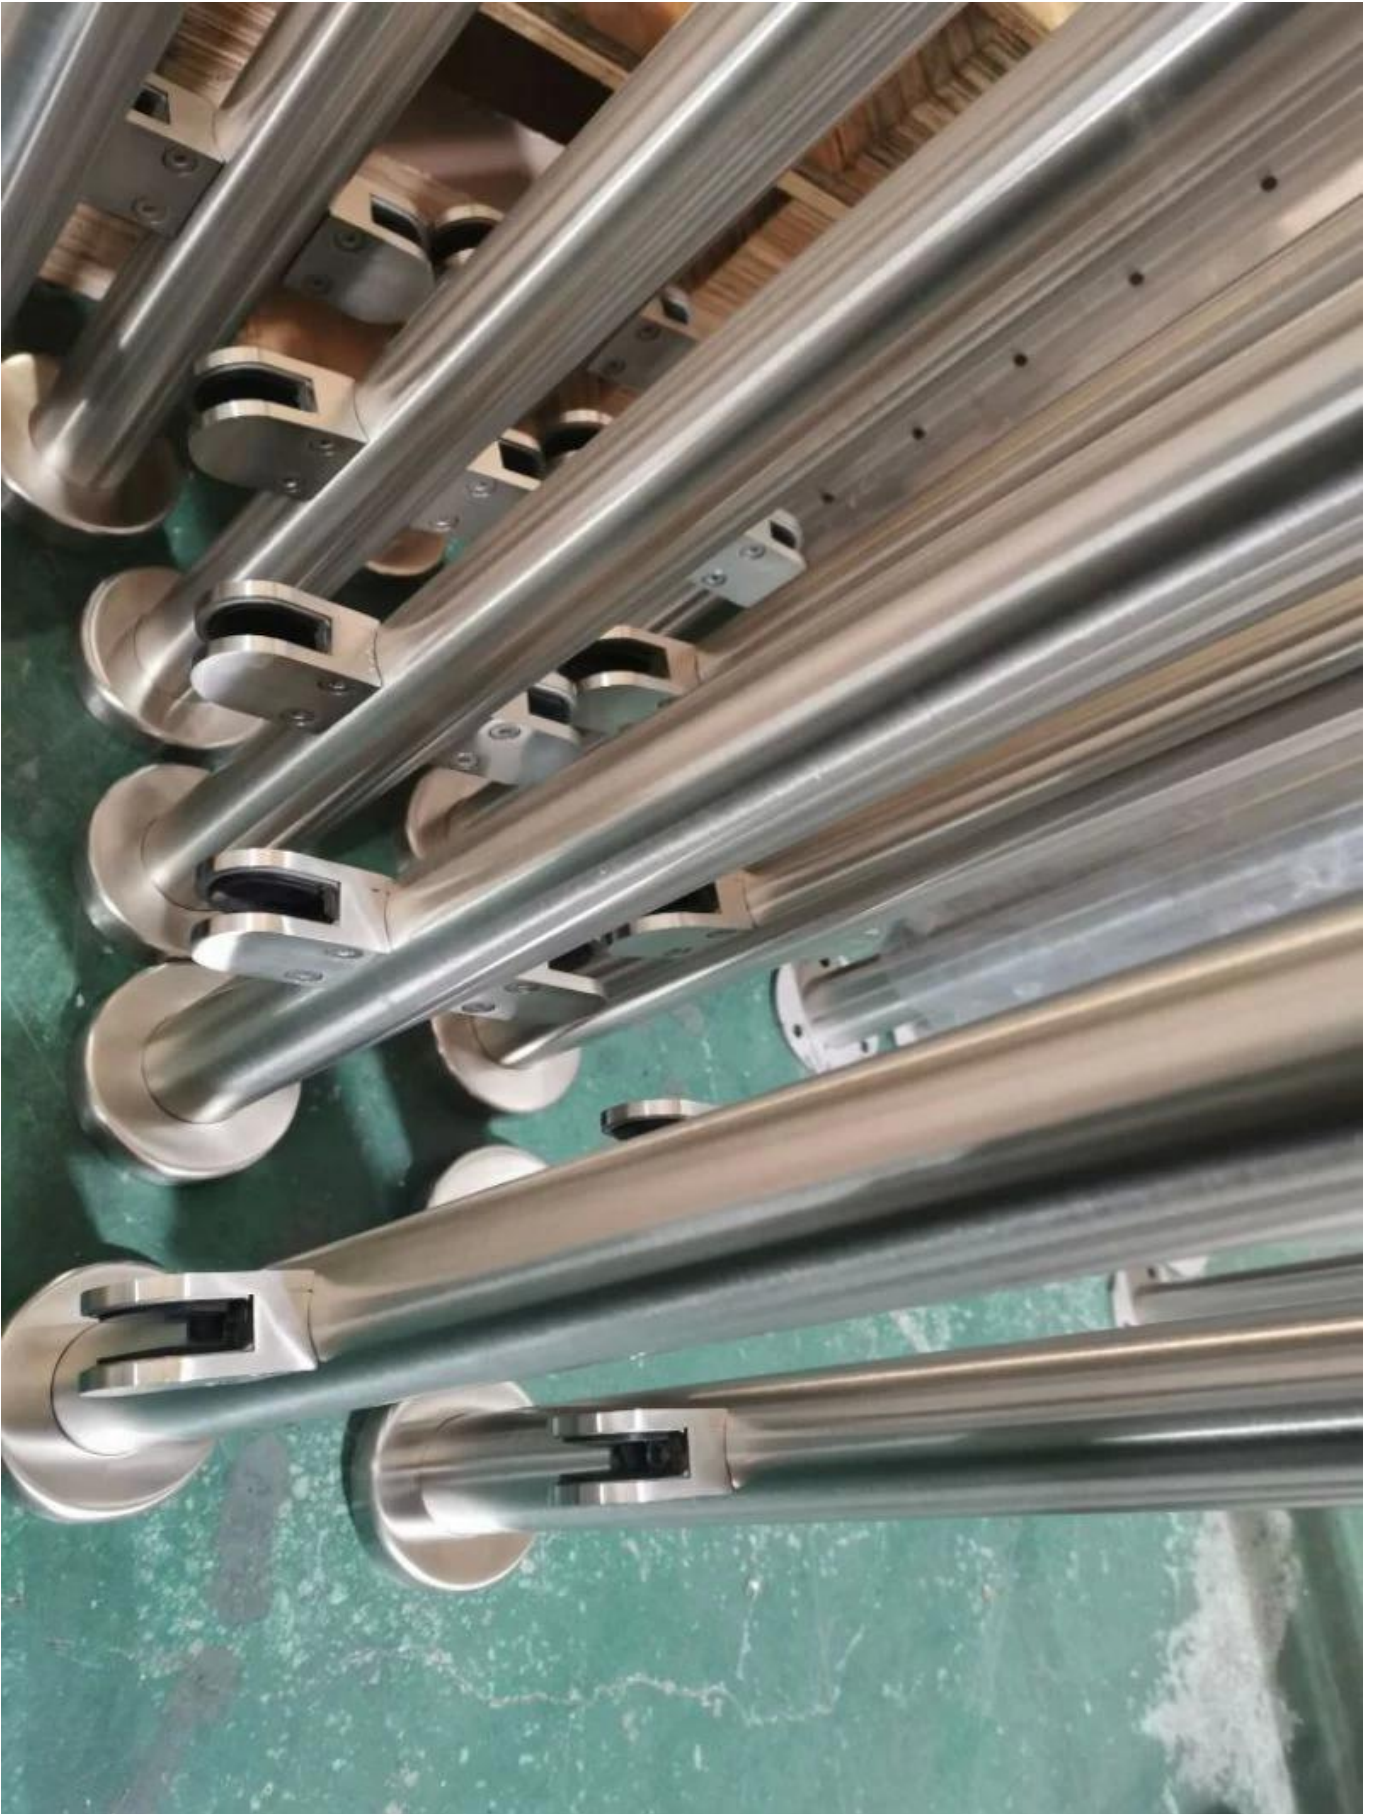

Product Specs.

Product name	Stainless steel glass balustrade posts for semi-frameless glass railing
Material	304SS/316SS/316LSS
Surface finish	Mirror polished, satin brushed, matt black, wooden effect
Post size	Round: Diameter 50.8mm, Square: 40*40/50*50mm x 1.5mm wall thickness
Glass thickness	8-12mm
Application	Stair railing, balcony railing, deck railing for office building, villa, supermarket, etc.

Product Show

Round balustrade post

Square balustrade post

KEBIL 科比奥®

Mass Production

Packing photo

Each post with plastic bag, one cardboard box. Or as customer's requirements

Project photo