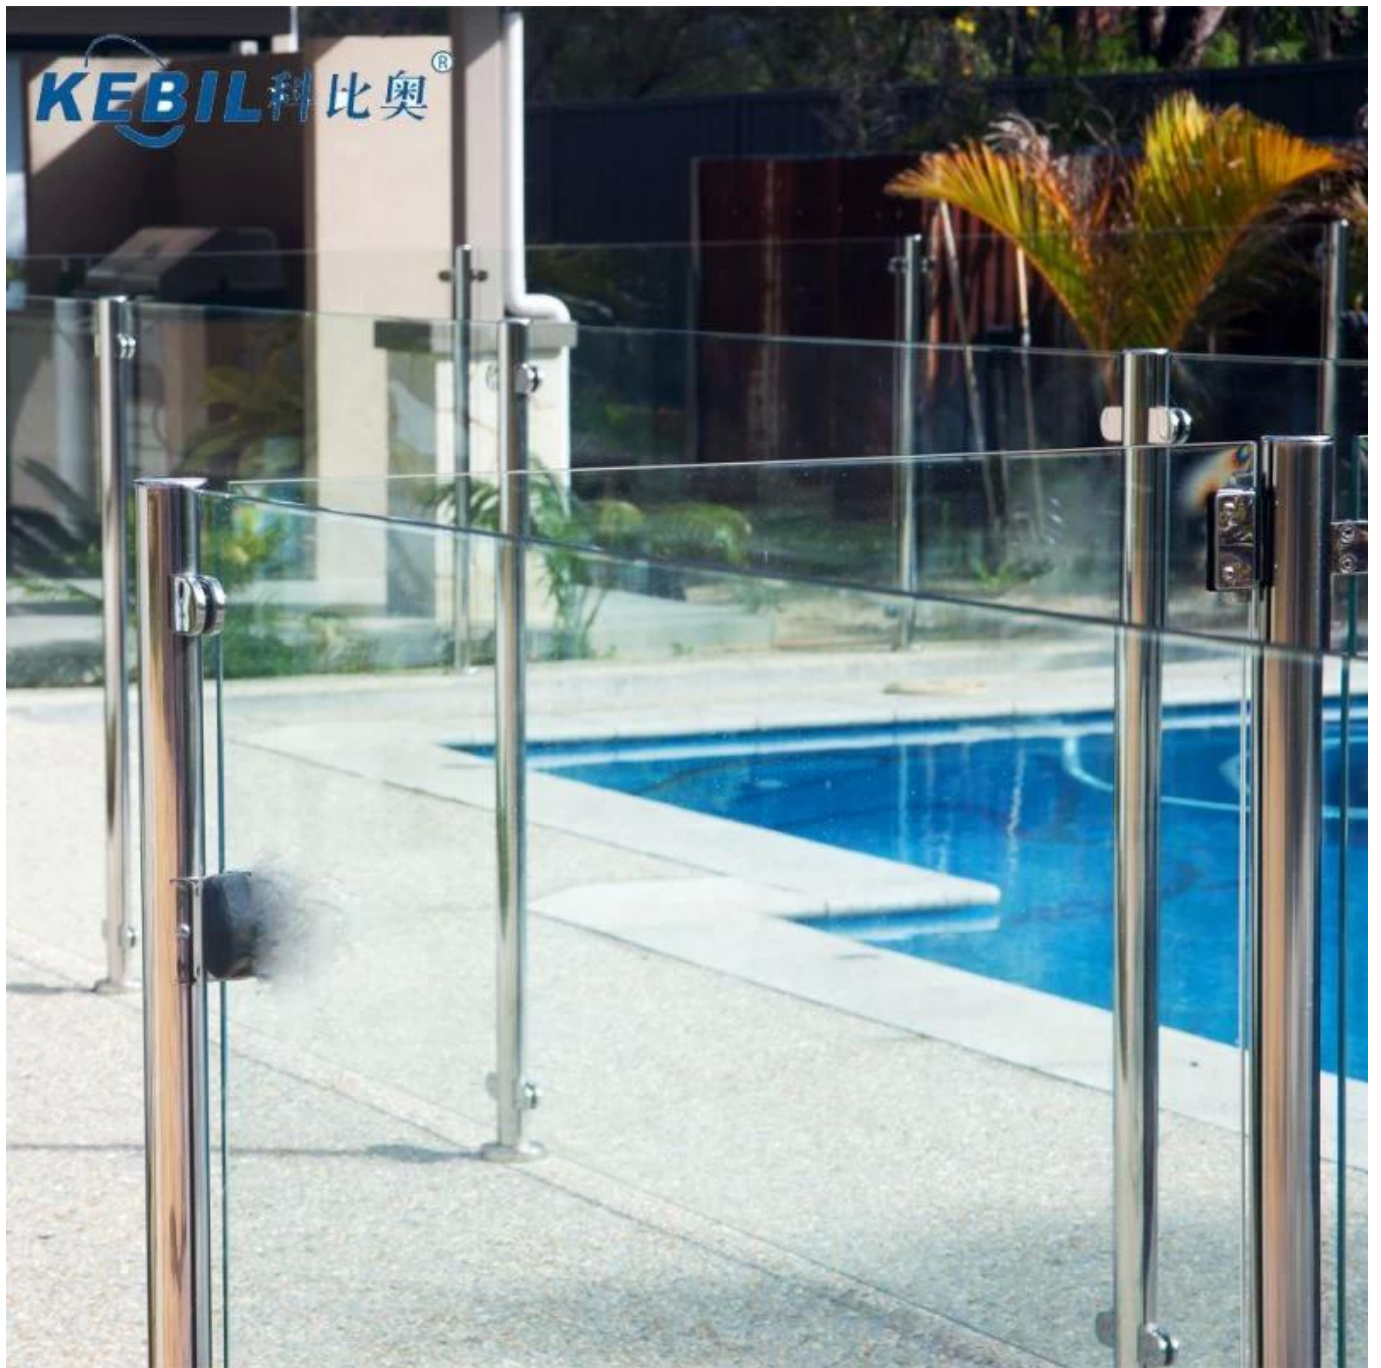

Product Specs.

Product name	Stainless steel glass balustrade posts for semi-frameless glass railing
Material	304SS/316SS/316LSS
Surface finish	Mirror polished, satin brushed, matt black, wooden effect
Post size	Round: Diameter 50.8mm, Square: 40*40/50*50mm x 1.5mm wall thickness
Glass thickness	8-12mm
Application	Stair railing, balcony railing, deck railing for office building, villa, supermarket, etc.

Product Show

Round balustrade post

Square balustrade post

KEBIL 科比奥®

Mass Production

Packing photo

Each post with plastic bag, one cardboard box. Or as customer's requirements

Project photo