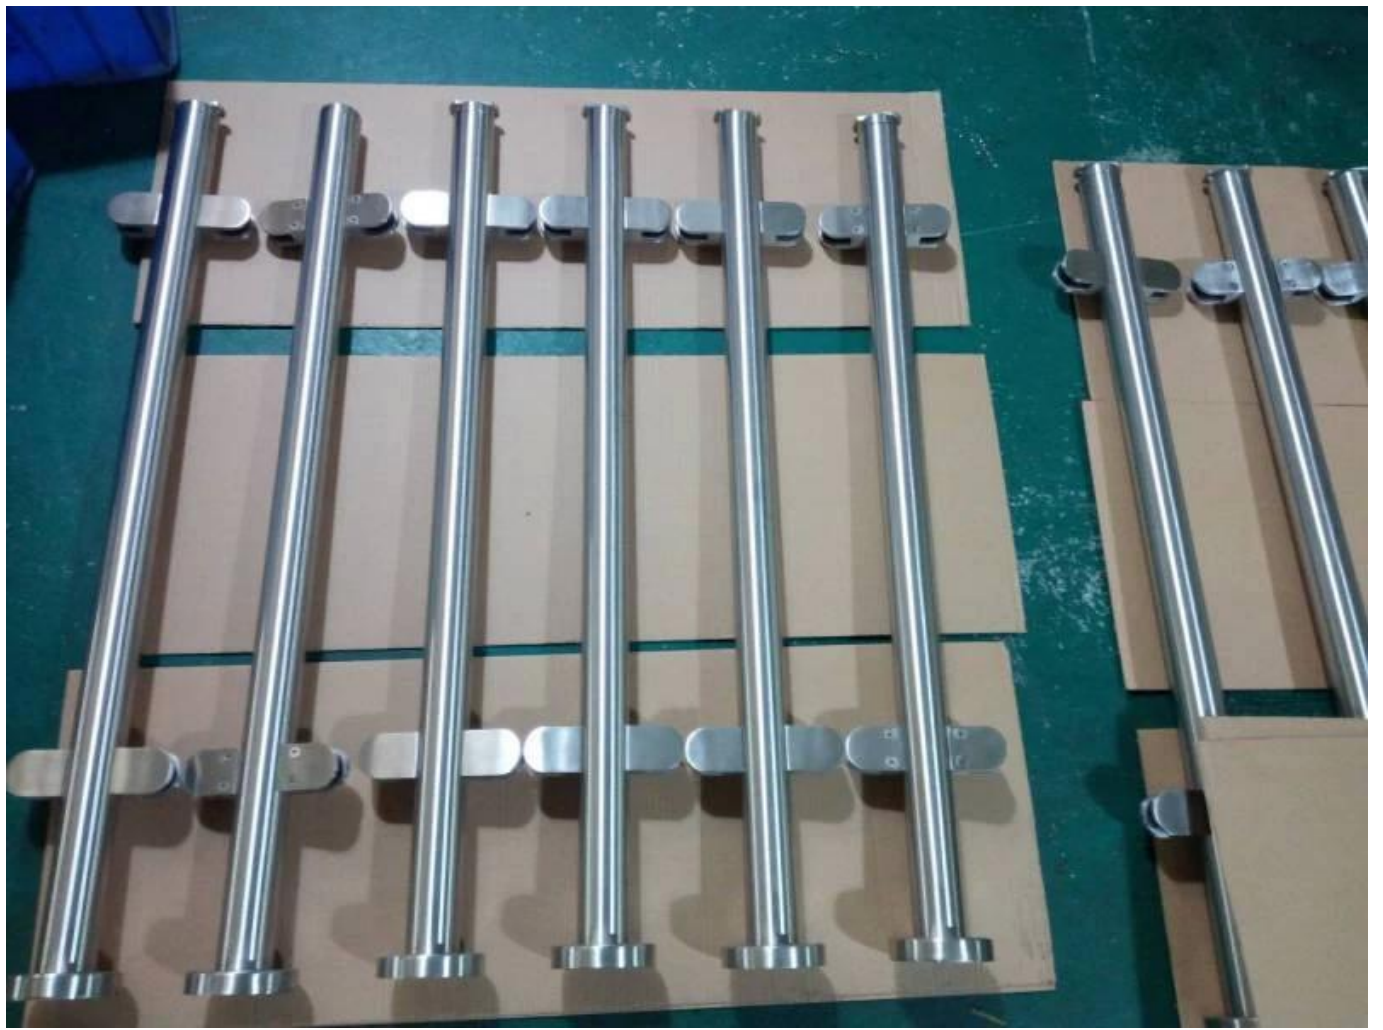

Product Specs.

Product name	Stainless steel glass balustrade posts for semi-frameless glass railing
Material	304SS/316SS/316LSS
Surface finish	Mirror polished, satin brushed, matt black, wooden effect
Post size	Round: Diameter 50.8mm, Square: 40*40/50*50mm x 1.5mm wall thickness
Glass thickness	8-12mm
Application	Stair railing, balcony railing, deck railing for office building, villa, supermarket, etc.

Product Show

Round balustrade post

Square balustrade post

KEBIL 科比奥®

Mass Production

Packing photo

Each post with plastic bag, one cardboard box. Or as customer's requirements

Project photo