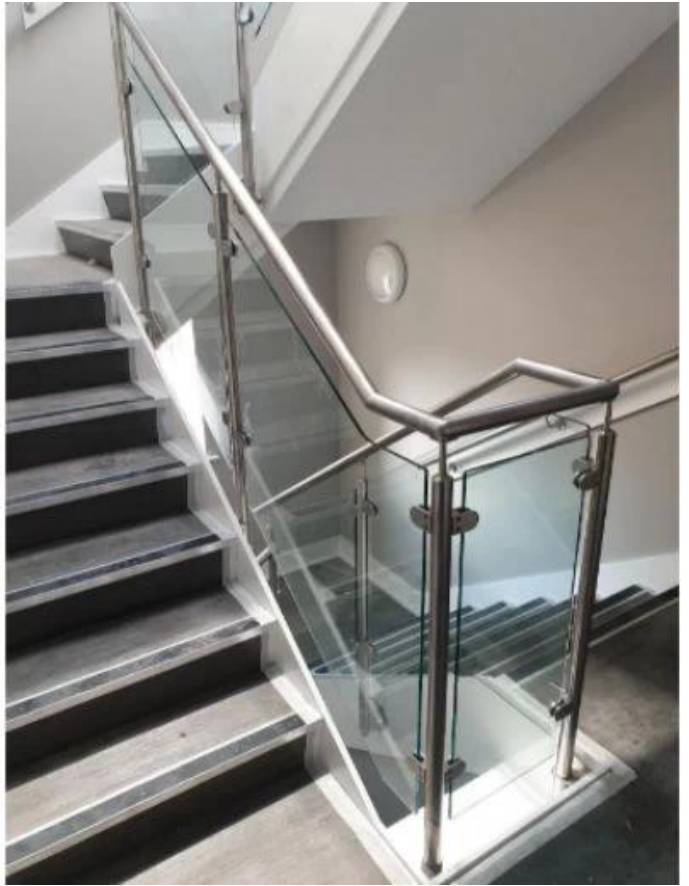

Round glass balustrade baluster for balcony glass railing systems

Including products: Post, bolt to floor, tempered glass, top handrail, end cap for handrail, tube connector for handrail.

Product show

Three types with top handrail

1-way post

2-way 180° post

2-way 90° post

Post drawing

Height can be changed to your needs

KEBIL 科比奥®

KEBIL 科比奥®

KEBIL 科比奥®

Mass production

Post without top handrail for semi-frameless glass railing

Post with top handrail

Packing

1pcs with plastic bag covered, packed with one carton

Project drawing

If you are interested in this product, please feel free to contact us.