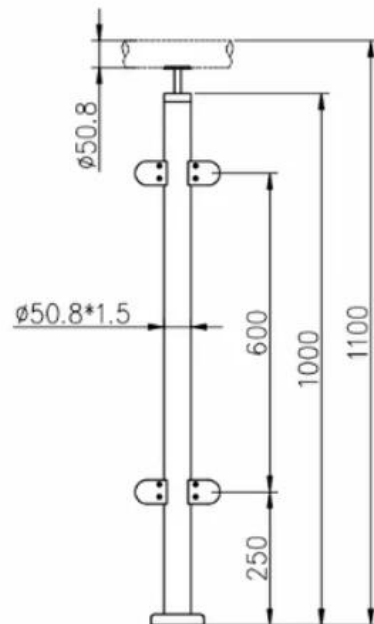

Round glass balustrade baluster for balcony glass railing systems

Including products: Post, bolt to floor, tempered glass, top handrail, end cap for handrail, tube connector for handrail.

Product show

Three types with top handrail

1-way post

2-way 180° post

2-way 90° post

Post drawing

Height can be changed to your needs

KEBIL 科比奥®

KEBIL 科比奥®

KEBIL 科比奥®