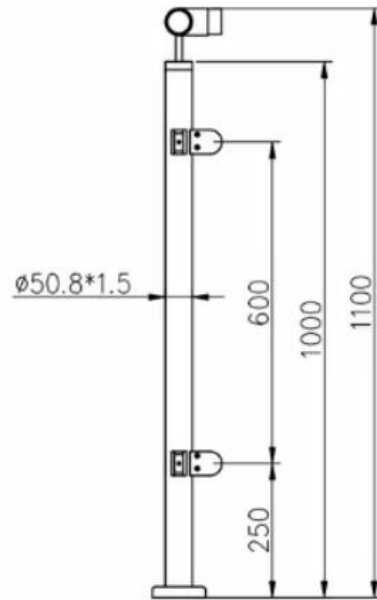

Round glass balustrade baluster for balcony glass railing systems

Including products: Post, bolt to floor, tempered glass, top handrail, end cap for handrail, tube connector for handrail.

Product show

Three types with top handrail

1-way post

2-way 180° post

2-way 90° post

Post drawing

Height can be changed to your needs

KEBIL 科比奥®

KEBIL 科比奥®

KEBIL 科比奥®