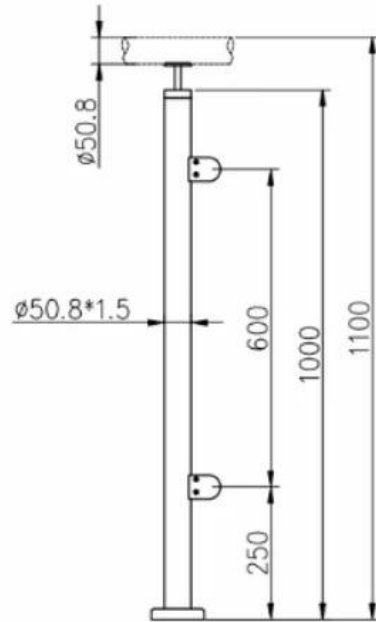

Round glass balustrade baluster for balcony glass railing systems

Including products: Post, bolt to floor, tempered glass, top handrail, end cap for handrail, tube connector for handrail.

Product show

Three types with top handrail

1-way post

2-way 180° post

2-way 90° post

Post drawing

Height can be changed to your needs

KEBIL 科比奥®

KEBIL 科比奥®

KEBIL 科比奥®