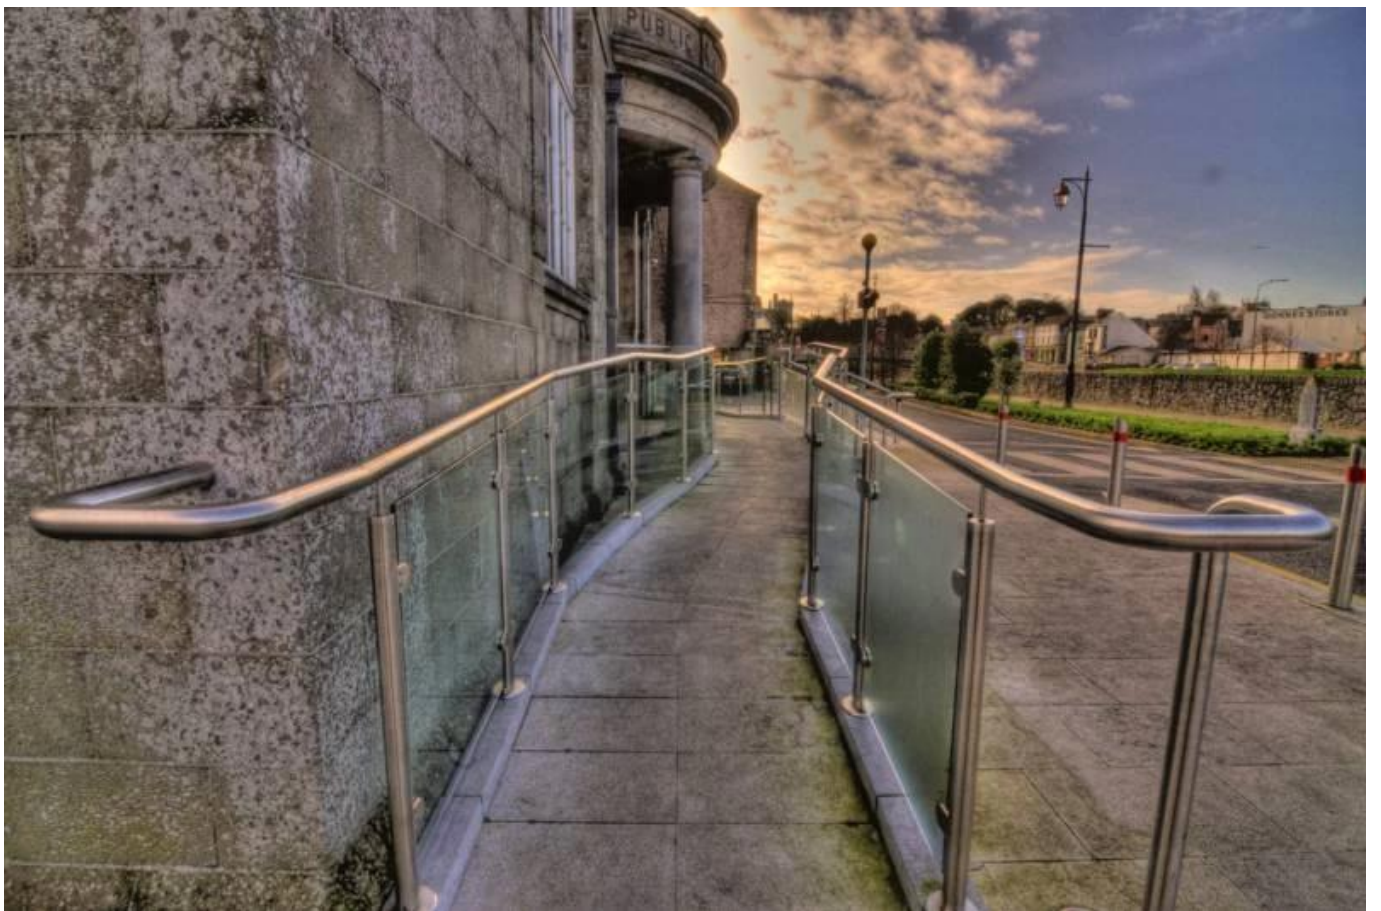

Round glass balustrade baluster for balcony glass railing systems

Including products: Post, bolt to floor, tempered glass, top handrail, end cap for handrail, tube connector for handrail.

Product show

Three types with top handrail

1-way post

2-way 180° post

2-way 90° post

Post drawing

Height can be changed to your needs

KEBIL 科比奥®

KEBIL 科比奥®

KEBIL 科比奥®

Mass production

Post without top handrail for semi-frameless glass railing

Post with top handrail

Packing

1pcs with plastic bag covered, packed with one carton

Project drawing

If you are interested in this product, please feel free to contact us.