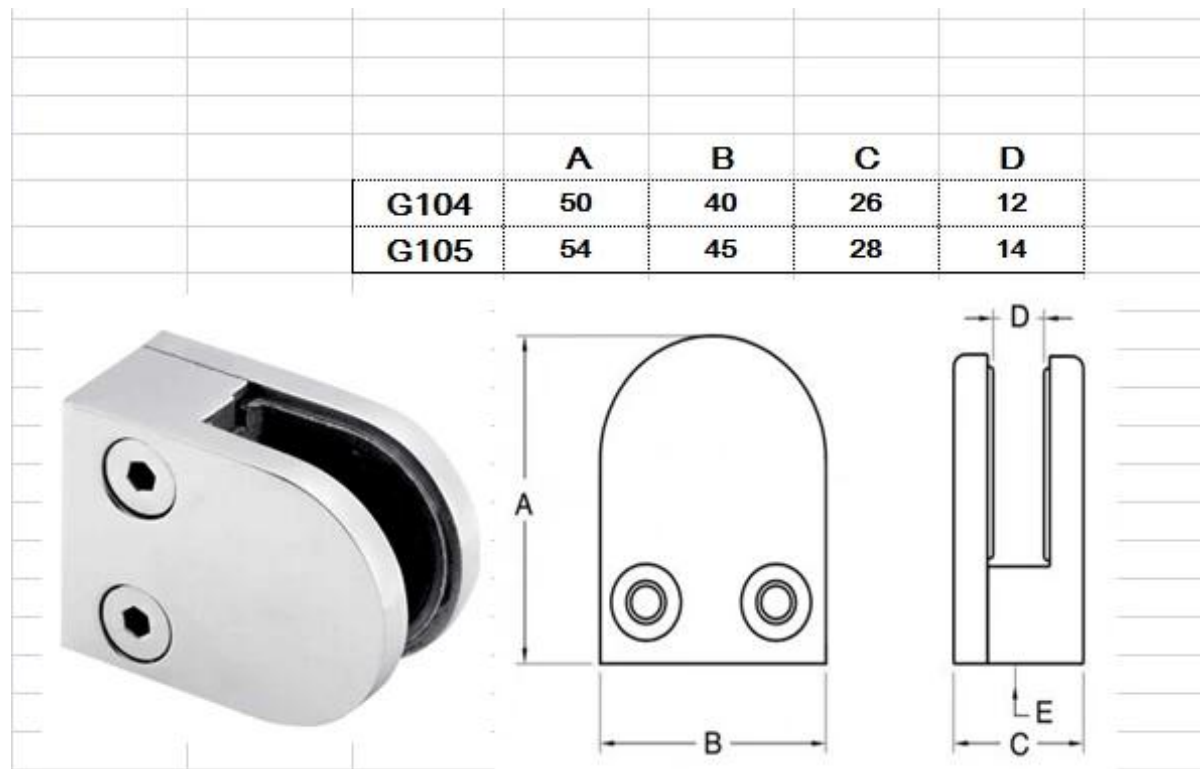

Stainless steel glass clamp for 8-12mm thickness glass

G104

suit 8-10mm glass

[Glass clamp/glass clip for stainless steel glass balustrade](#)

G104

G105

suit 10-12mm glass

[glass balustrade glass clamp, D glass clamp, stainless steel glass railing fitting](#)

Satin or mirror finish

[stainless steel round glass clamp for 3/8" glass china factory, china](#)
[stainless steel handrail post glass clamp for stair](#)

If you like square shape glass clamp
Please see our **G102** glass clamp
[Square D glass clamp for outdoor glass balustrade](#)

G102 package

[D type glass clamp for 8-10mm thickness glass](#)

**If you need the glass clamp installed on the round post
Our R type(G104R and G105R)**

[Safety 10-12mm glass balustrade used glass clamp](#)