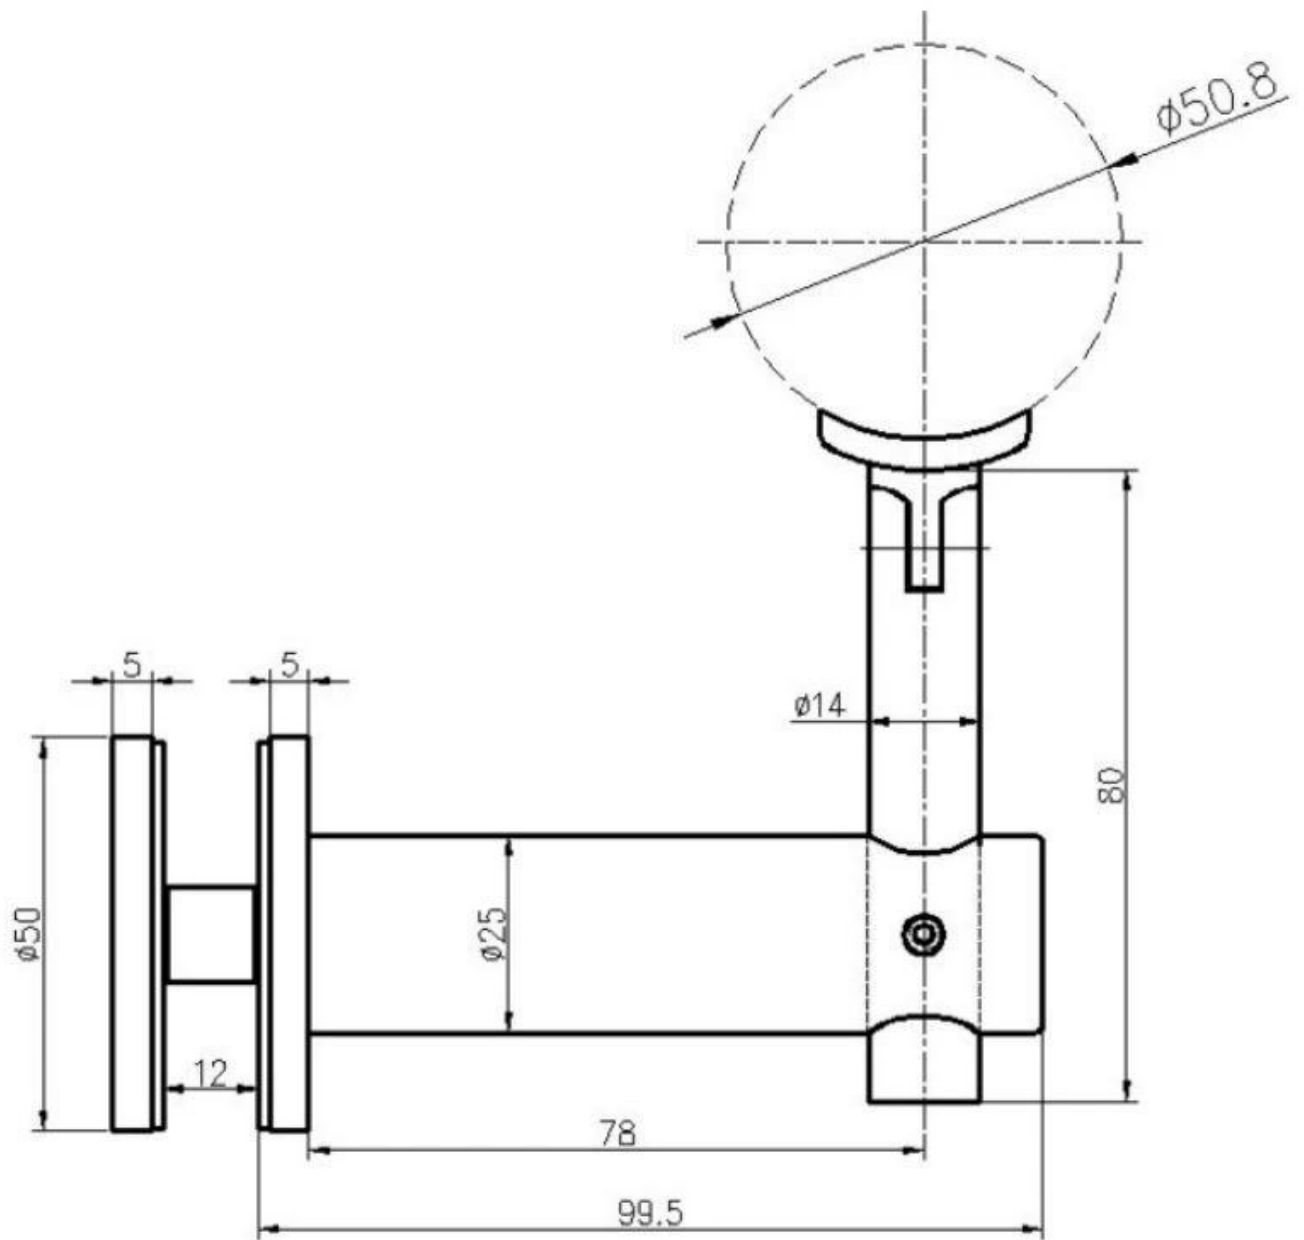

Technical drawing

Project photo

Hold the flat handrail