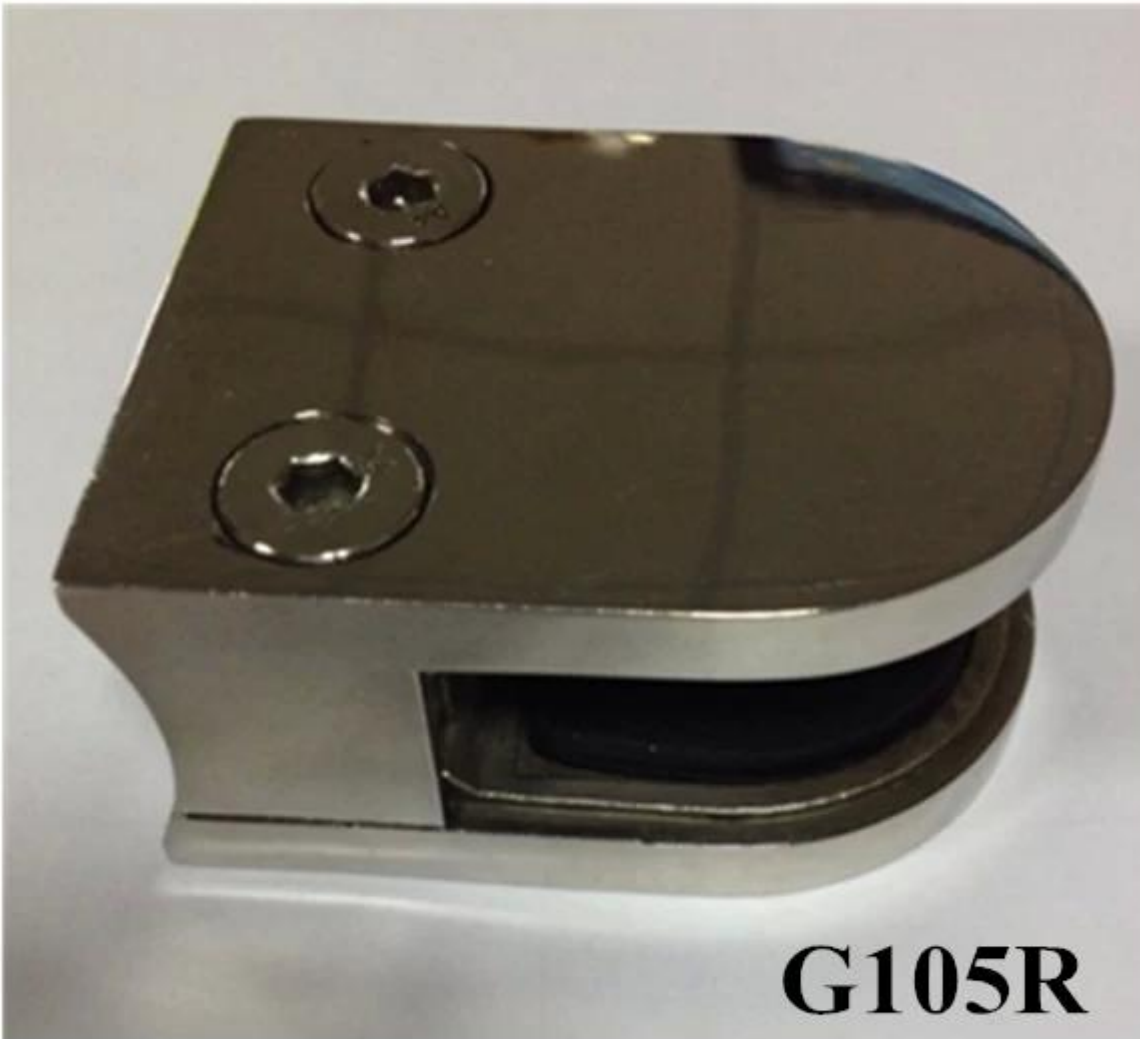

Contact us now for more information!
Email: sales03@launch-china.cn
HP/WhatsApp/WeChat: +8613686807796