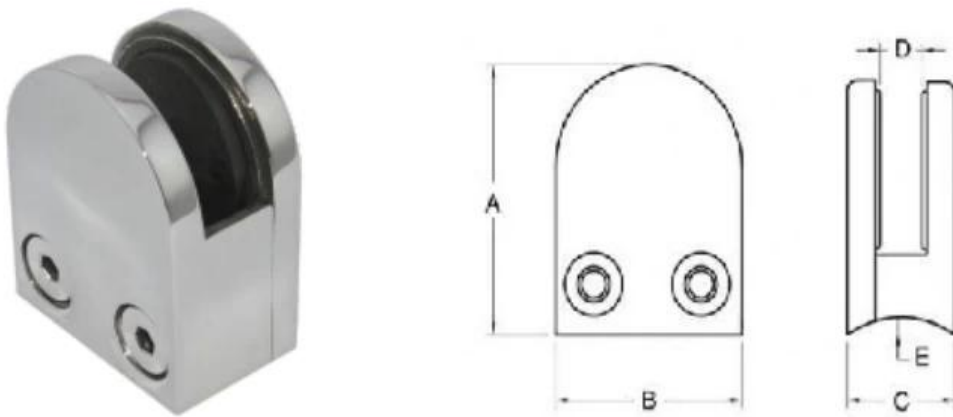

Stainless steel glass railing clamp, glass railing holder, stainless steel balustrade clip

D glass clamp, glass panel clamp, glass clip

Round D glass clamp for outdoor glass balustrade

D glass clamp used on flat or round post for safety glass balustrade

Product Images:

Technical Drawing:

Model No.	A	B	C	D	E
G106	50	40	25	11	0
G106R	52	40	25	11	R-21.5

Applications:

More types of glass railing clamp available:

G102R

Square glass clamp used on round post

[Glass balustrade used stainless steel round back glass clamp](#)

**For 8-10mm glass panel, we have D shape G104 and G104R
G104**

[Wrought iron D glass clamp for 8-10mm glass used at glass balustrade](#)

G104

G104R

[stainless steel glass balustrading clamps for round post or pipe](#)