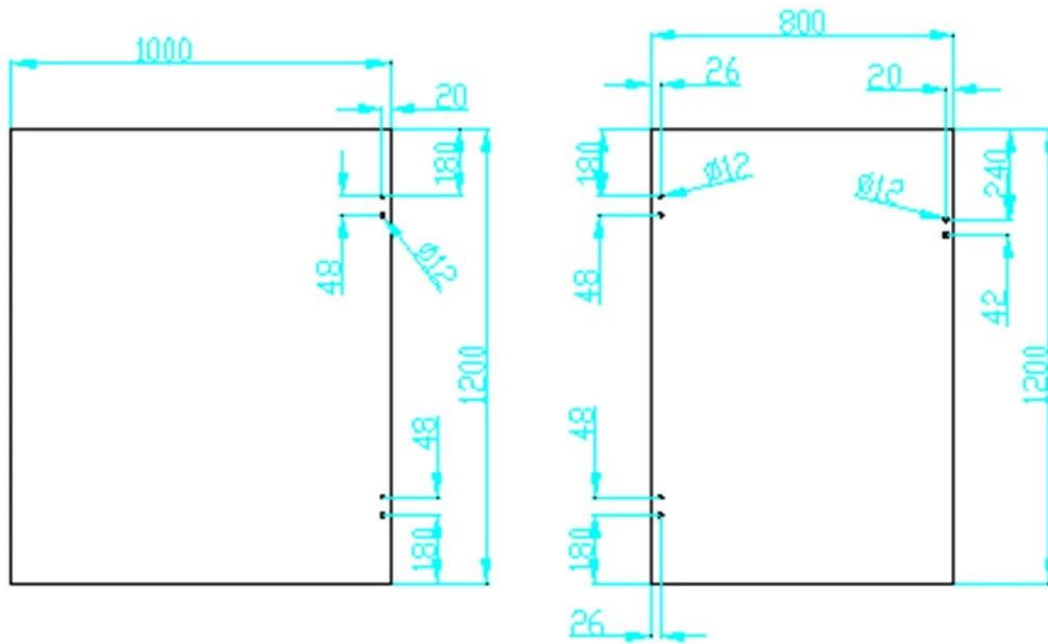

Drilled glass hole drawing