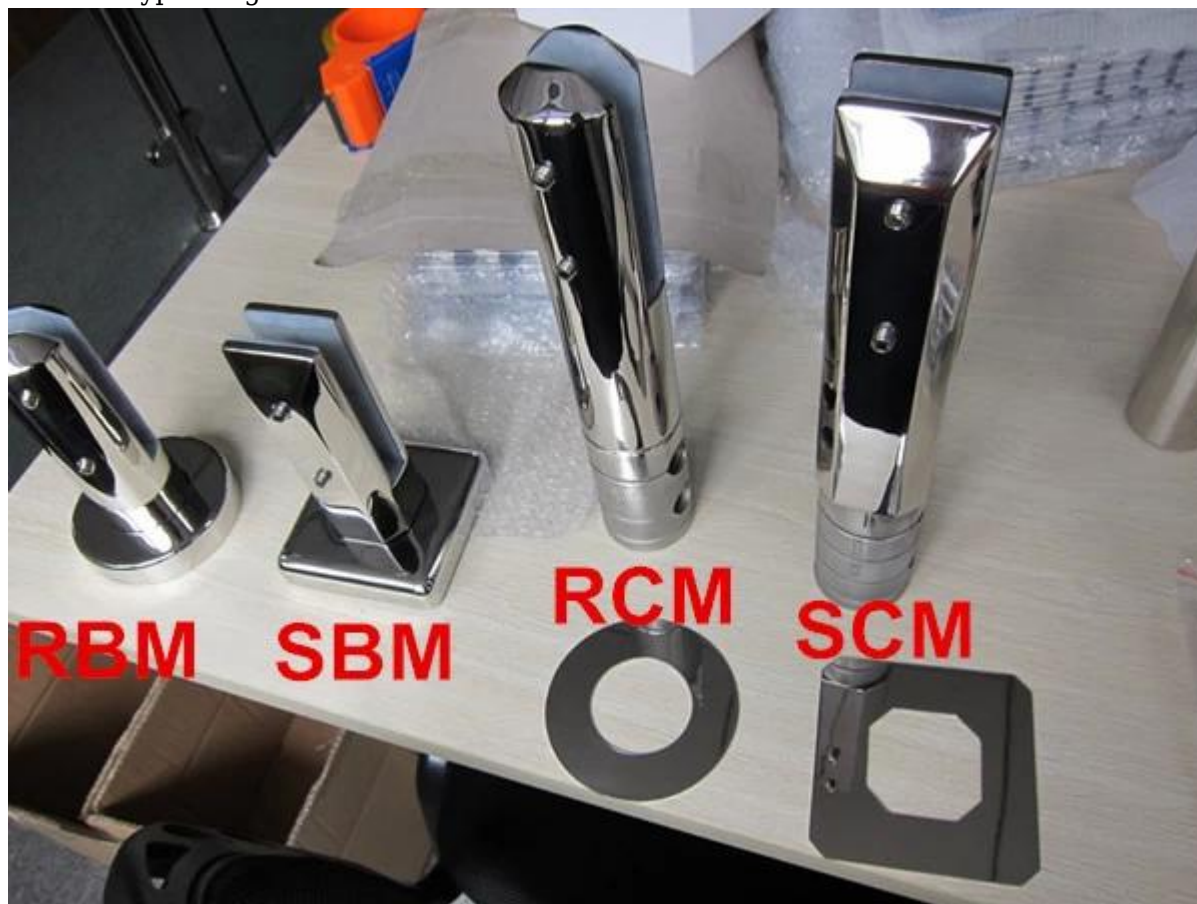

stainless steel railing holder clear glass channel mixer wholesale!

Hot four types of glass faucet

Detail

demonstration

project

Factory

Shipping & amp; amp; Packaging

packing	plastic bag+box+carton	
production lead time	30-45 days ; also depending on your qty.	
Shipment	 	
	 	
	 	
payment		