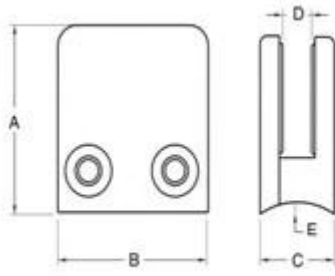

Product name: glass clamp, stainless steel glass clamp,
D clamp , glass clip , glass railing clamp, glass holder clamp
Country of Origin: China
Material: Stainless steel 316 /316L
Finish:satin / mirror
Fabrication process: casting --modifying--drilling/tapping --polishing--packing
Application: to be installed on square / round railing post , wall , floor to hold the glass
Port: Shenzhen, China
Trade terms available: FOB , CIF , C&F , CFR , EX-WORKS
Payment terms available:T/T ; L/C at sight ; Western Union , Alibaba Escrow

Product Images:

This type of glass clamp can be fixed to round post and square post. Below are the size of the clamp:

Item No.	A	B	C	D	E
G101	51	41	25	11	0
G101R	55	41	25	11	R-21.5
G102	44	44	25	11	0
G102R	48	44	25	11	R-21.5
Suitable for 8-10mm glass					