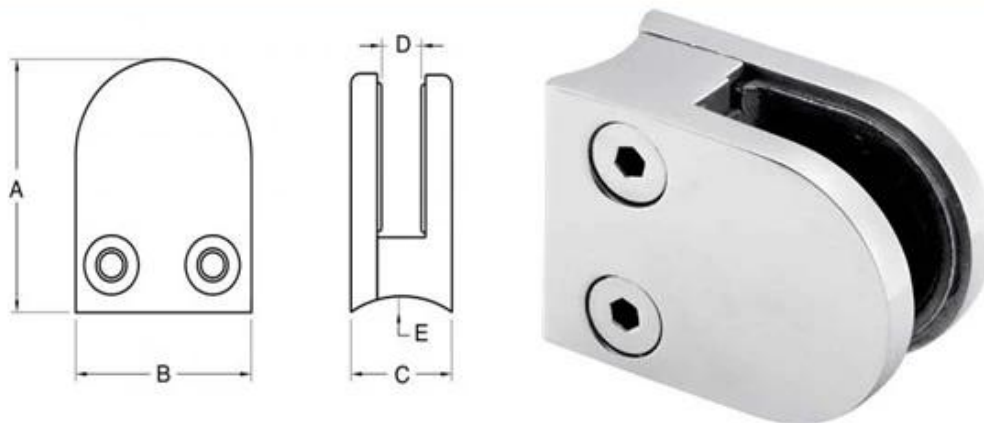

Stainless steel standard D glass clamp for 6mm thickness glass

G103

Flat back for 6mm(1/4") glass

G103R

Radius/round back used on round post dia 42.4mm or 50.8mm

[glass railing clamp for sale,glass clamp made in China,6-8mm round handrail post with glass clamp](#)

As per you glass thickness demand, we have 8mm, 10mm, 12mm Square or D glass clamp;

Item No.	A	B	C	D	E
G103R	52	40	22	8	R-21.5
G104R	52	40	26	12	R-21.5
G105R	58	45	28	14	R-25.4
Suitable for 6-12mm glass					

G102 square shape flat back glass clamp for 8-10mm glass

[D shape glass clamp for 8-10mm glass polished stainless steel](#)

G102

G102R Round back square glass clamp for 8-10mm glass

Nonstandard glass clamp:

Straight

[glass handrail, glass balustrade, nonstandard glass clamp, high quality](#)

BC-80x35