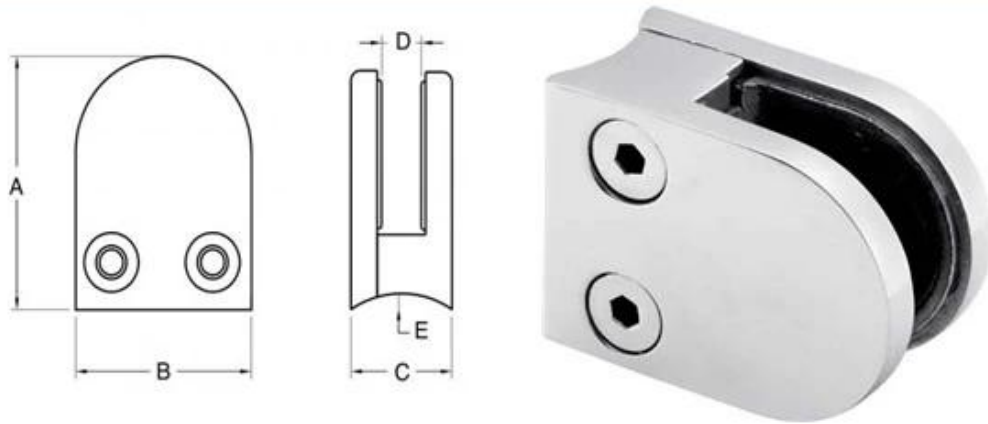

**Stainless steel straight glass clamp for glass balustrade BC-80x35**

**BC-80x35**

[glass handrail, glass balustrade, nonstandard glass clamp, high quality](#)

**BC-80x35**

[Round shape glass clamp BC-50](#)

BC-50

**BC-50**

**Matched fittings on glass fence(glass door hinge&latch)**

[Cheap wrought pool fencing stainless steel glass door hinge](#)

**G-G2**

[frameless glass fence, pool fencing glass door latch, magnetic latch, children protector door latch](#)

## GL-90

**We can also offer standard D glass clamp for 6-12mm glass flat or round back:**

[Stainless steel D glass clamp for 8-10mm glass balustrade](#)

G104

**R means round back for round post installation**

[stainless steel glass clamp for round post, china glass clamp supplier](#)

Item No.	A	B	C	D	E
G103R	52	40	22	8	R-21.5
G104R	52	40	26	12	R-21.5
G105R	58	45	28	14	R-25.4
Suitable for 6-12mm glass					