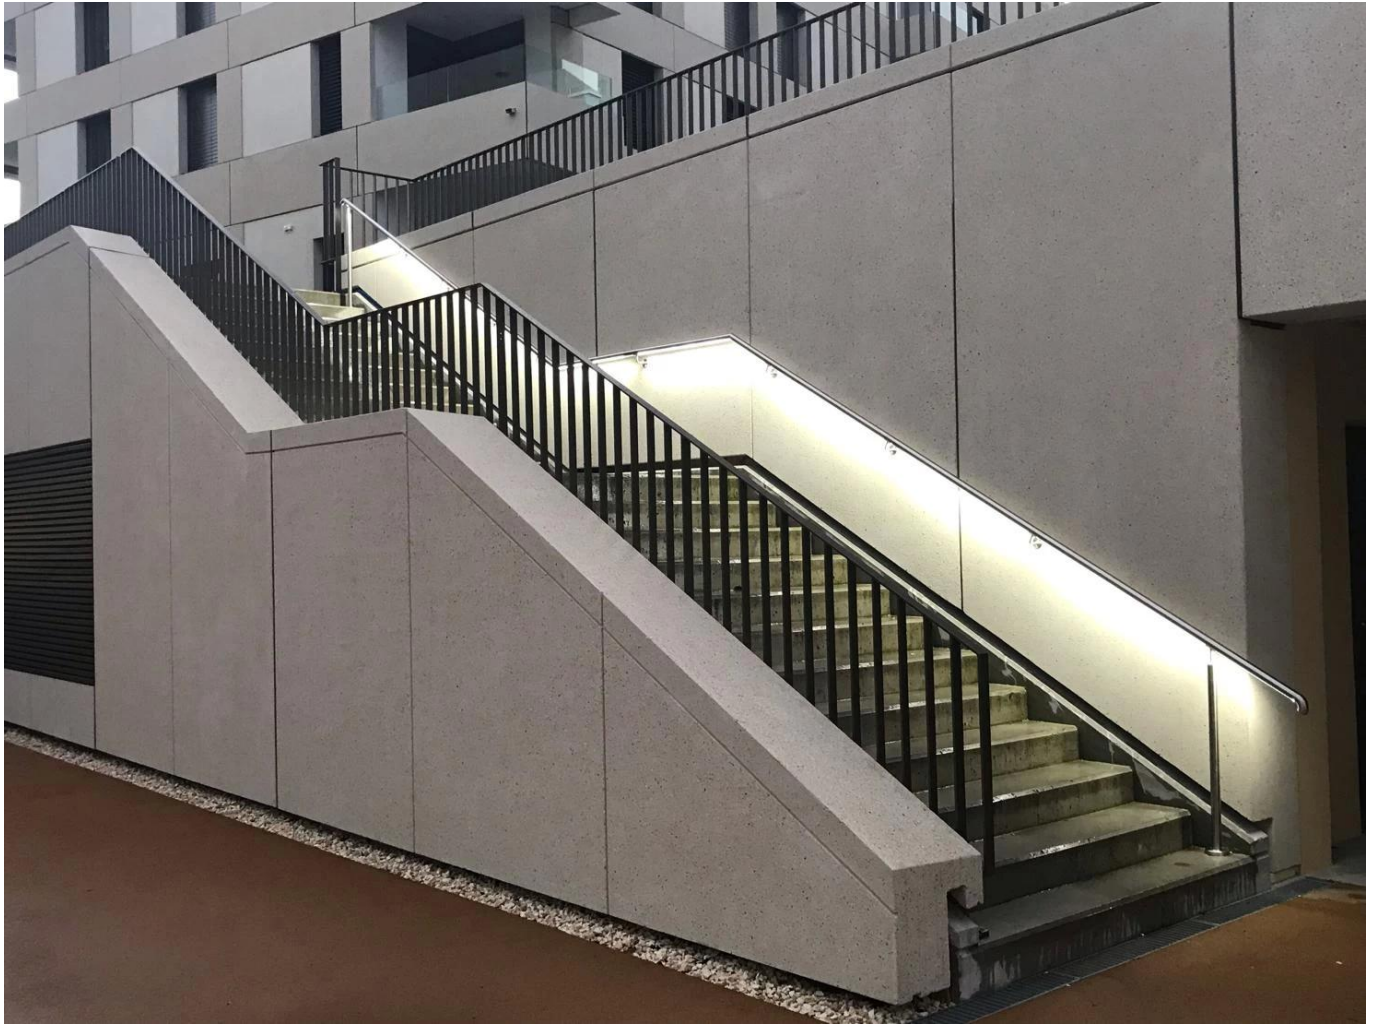

3) Stainless Steel LED Handrails

Available colors for LED light: