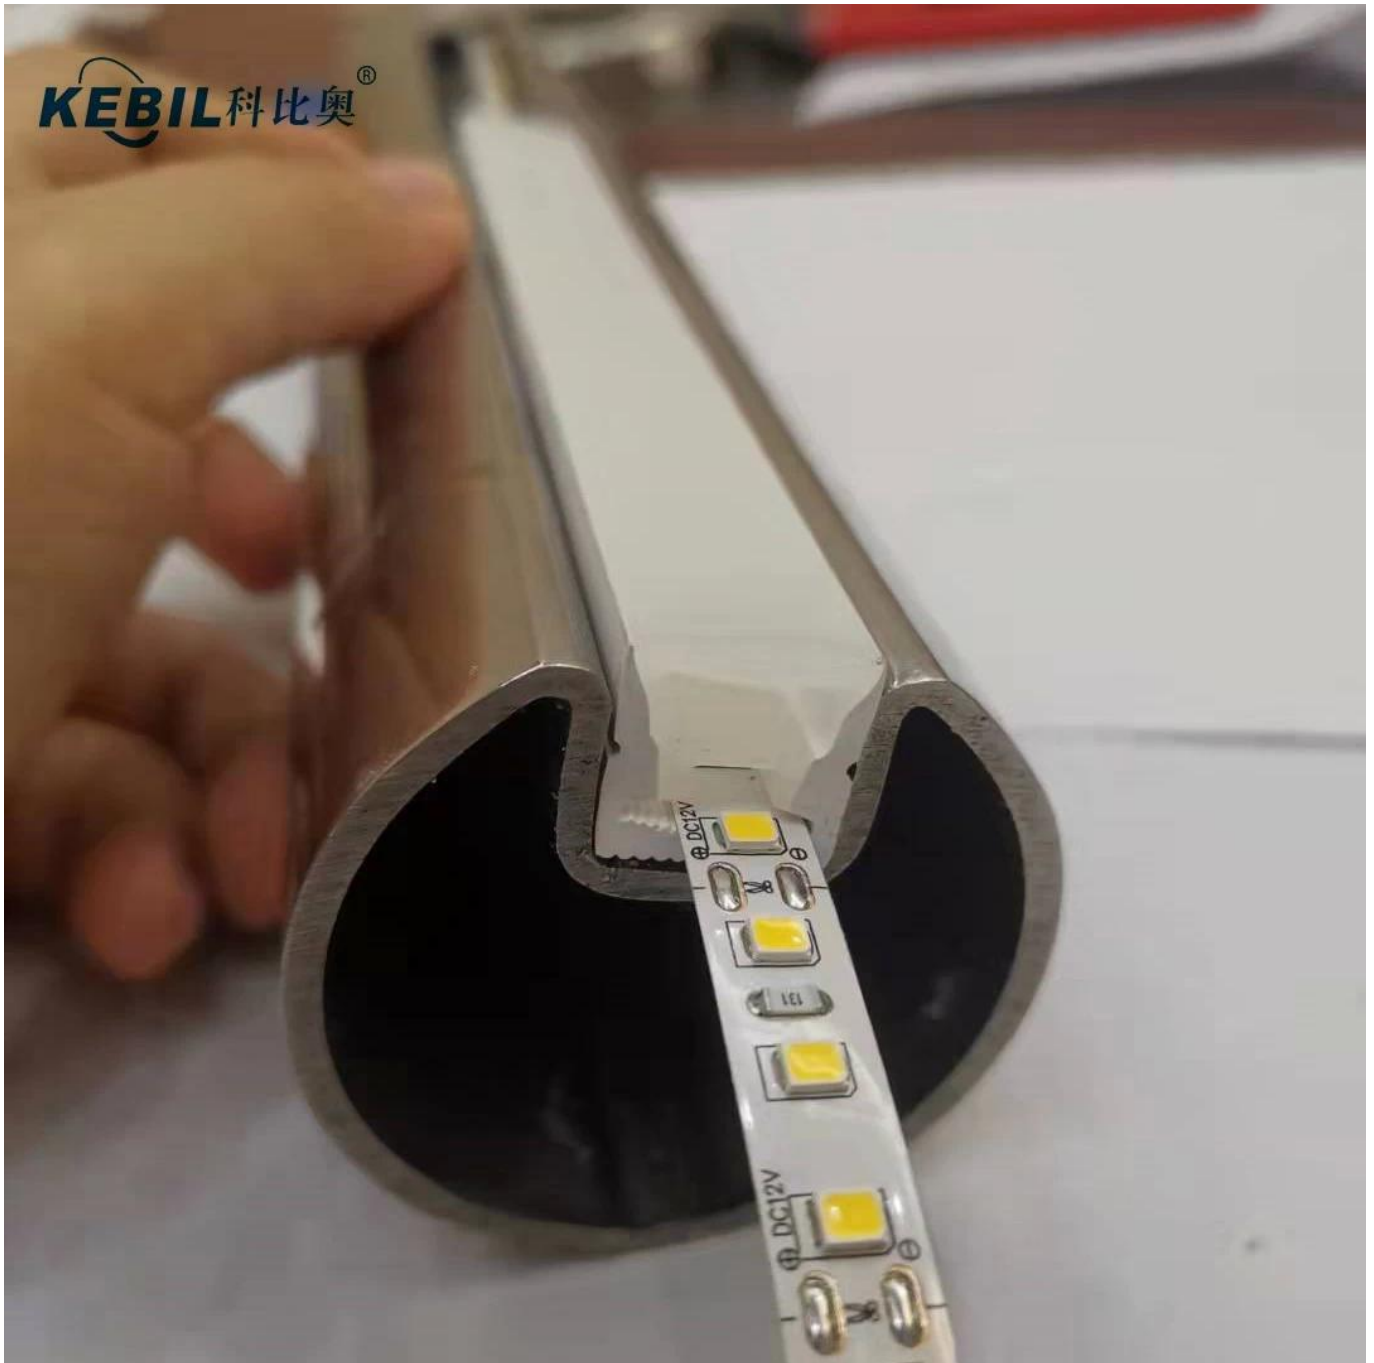

## Stainless Steel Tube with Slot for LED Light for Stairs and Handrails Lighting

Component	Specification	Material	Surface
Handrail	$\Phi 50.8 \times 1.5\text{mm}$ $\Phi 42.4 \times 1.5\text{mm}$ $\Phi 38.1 \times 1.5\text{mm}$ $\Phi 25.4 \times 1.5\text{mm}$	SUS304 SUS316 SUS316L	Satin Mirror Black
On wall bracket	Suitable for the corresponding handrail tube	SUS304 SUS316 SUS316L	Satin Mirror Black
LED light	can be changed according your requests	LED	clear

**Handrail Slot Tubes:**