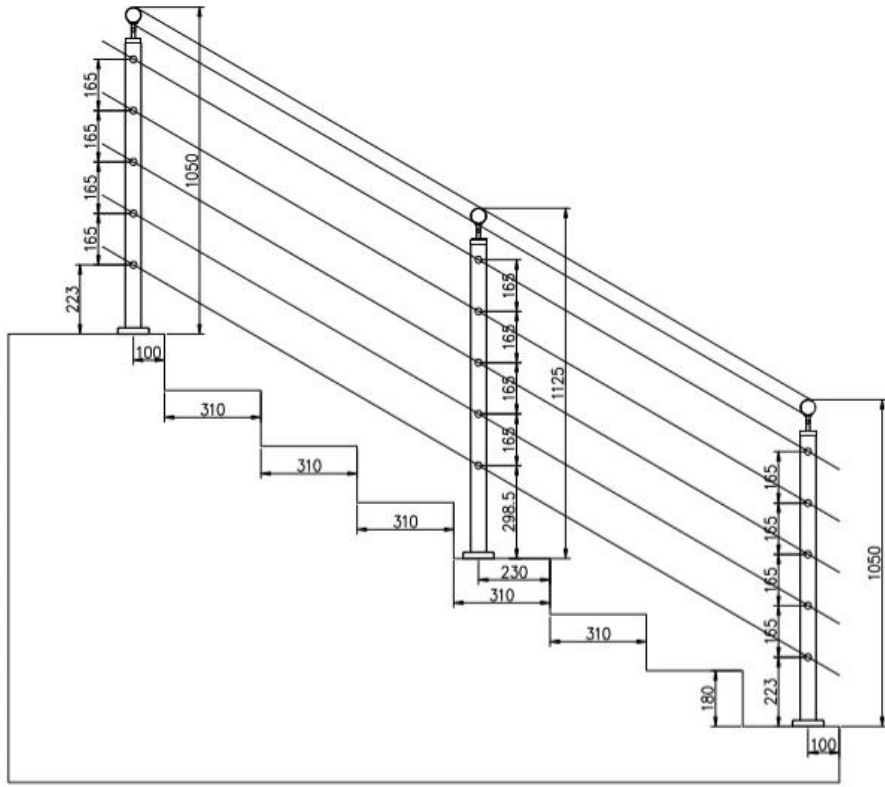

Product Specifications:

Product Name	Terrace Balcony High Quality Affordable Stainless Steel Fashionable And Solid Fitting Bar Rod Railing
Material	Stainless steel 304 or 316
Finish	Mirror polished or satin brushed
Size	Φ50.8*H1100(mm)
Crossbar/Rod dimension	Diameter 12mm
Handrail	Available
Installation	self tapping / Explosion bolts / Screws
Mounting	top mounted / fascia mounted
Application	balcony railing, deck railing, porch railing, terrace railing, stair railing
Fittings	All casting and solid

Products Show

KEBIL 科比奥®

Black Powder Coated Finish:

Packing & Delivery:

Packing Details:

EPE+Inner box+Carton; Wood frame.

It can be changed as per clients' requirement.

Lead time: 10-15 workdays upon receiving of desposit.