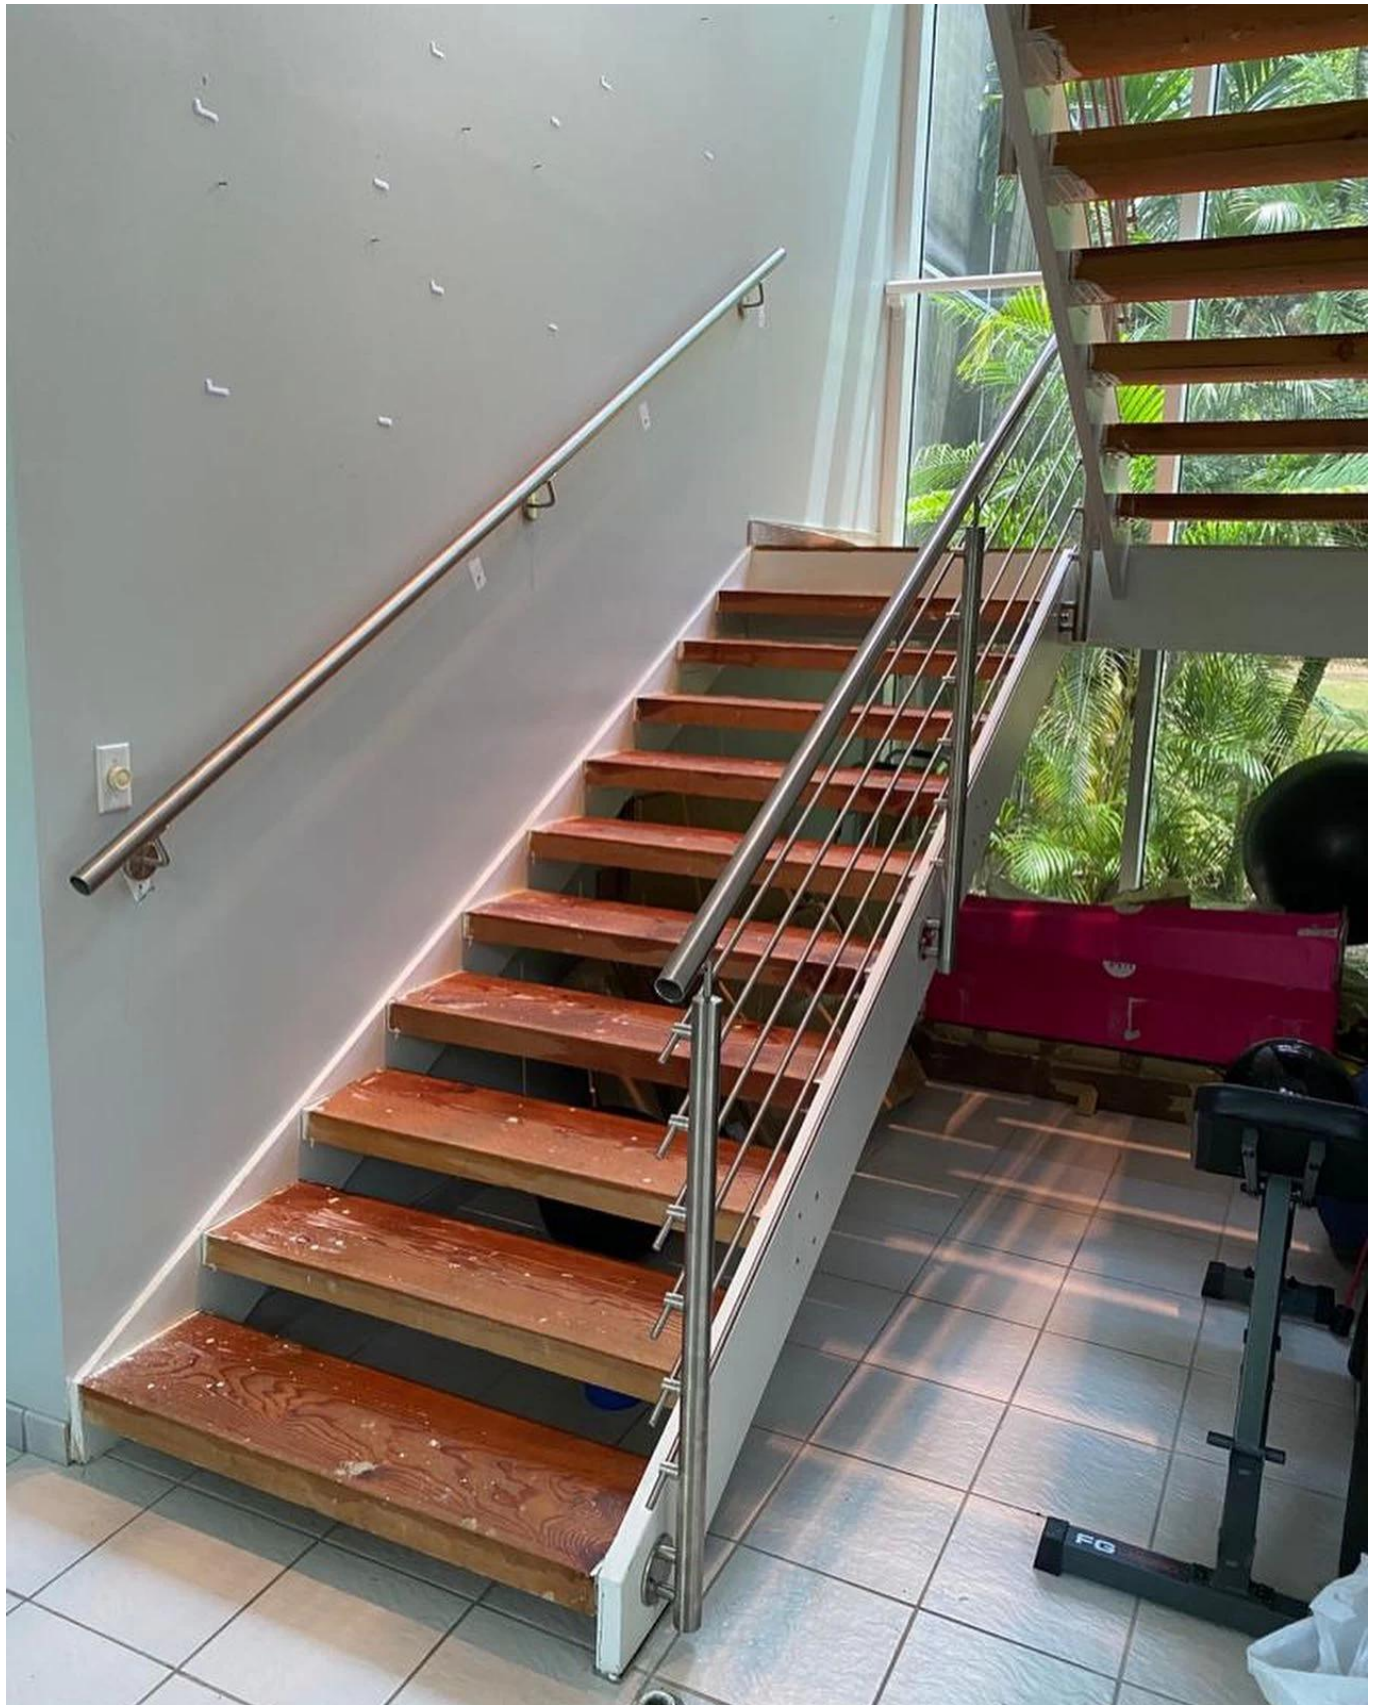

Product Specifications:

Product Name	Terrace Balcony High Quality Affordable Stainless Steel Fashionable And Solid Fitting Bar Rod Railing
Material	Stainless steel 304 or 316
Finish	Mirror polished or satin brushed
Size	Φ50.8*H1100(mm)
Crossbar/Rod dimension	Diameter 12mm
Handrail	Available
Installation	self tapping / Explosion bolts / Screws
Mounting	top mounted / fascia mounted
Application	balcony railing, deck railing, porch railing, terrace railing, stair railing
Fittings	All casting and solid

Products Show

KEBIL 科比奥®

Black Powder Coated Finish:

Packing & Delivery:

Packing Details:

EPE+Inner box+Carton; Wood frame.

It can be changed as per clients' requirement.

Lead time: 10-15 workdays upon receiving of desposit.