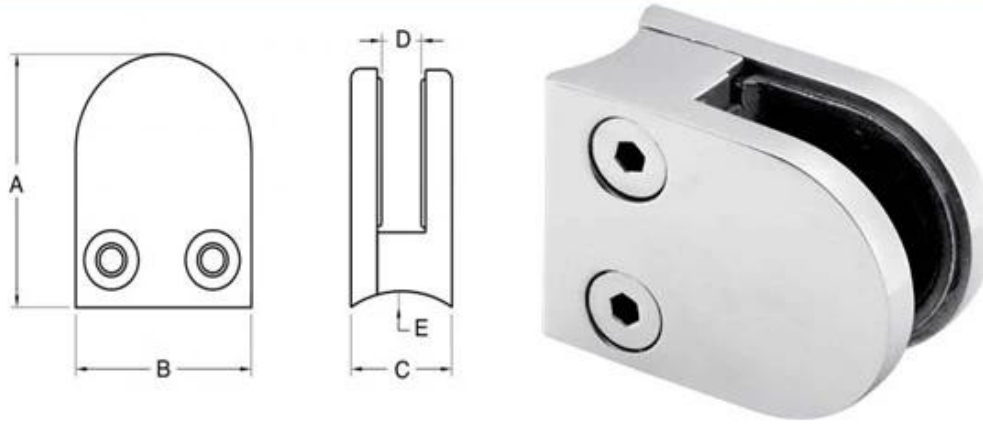

To round poles stainless steel clamp for holding glass

Glass clamp to post, glass to glass clamp, glass to wall clamp

Here are picture of our pictures:

Item No.	A	B	C	D	E
G103R	52	40	22	8	R-21.5
G104R	52	40	26	12	R-21.5
G105R	58	45	28	14	R-25.4
Suitable for 6-12mm glass					