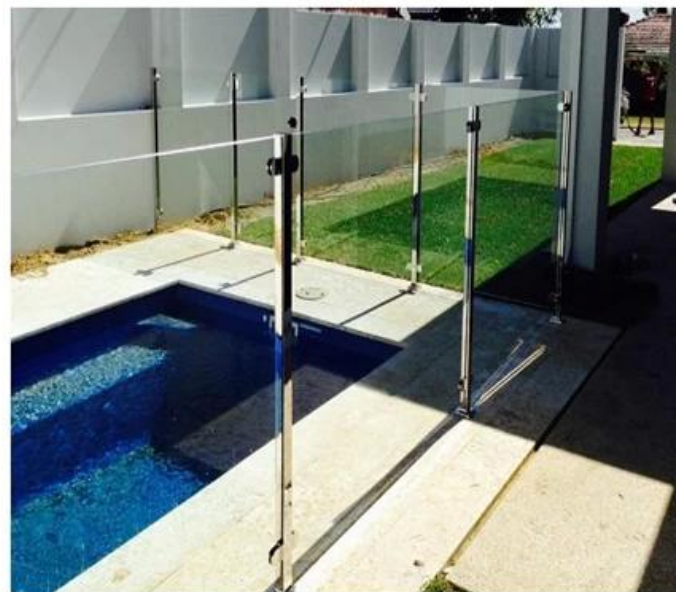

Top Handrail Railing Plexiglass Glass Deck Railing With Cheap Price

Specifications:

Models	LCH-106, LCH-107, LCH-108
--------	---------------------------

Product name	Top Handrail Railing Plexiglass Glass Deck Railing With Cheap Price
Material	304/316 stainless steel
Surface treatment	Brushed satin or mirror polished
Post size	Diameter 50.8 mm, height customizable
Wall thickness	1.5 mm
Thickness of the glass	6-12mm
Application	Pool fence, stainless steel balcony railing, garden glass railing, stainless steel handrail, glass balustrade, semi-frameless glass fence, glass stair railing, floor glass balustrade
Material test report	Available
Other posts available	1-way end post, 180 ° 2-way middle post, 90-degree 2-way corner post
Designs of post	Square and round

Product photo:

TOP MOUNTING TYPE

1-way post LCH-106:

180 ° 2-way middle post LCH-107:

90 degree 2-way corner post LCH-108:

KEBIL 科比奥®

SIDE/FASCIAL MOUNTING TYPE

KEBIL 科比奥®