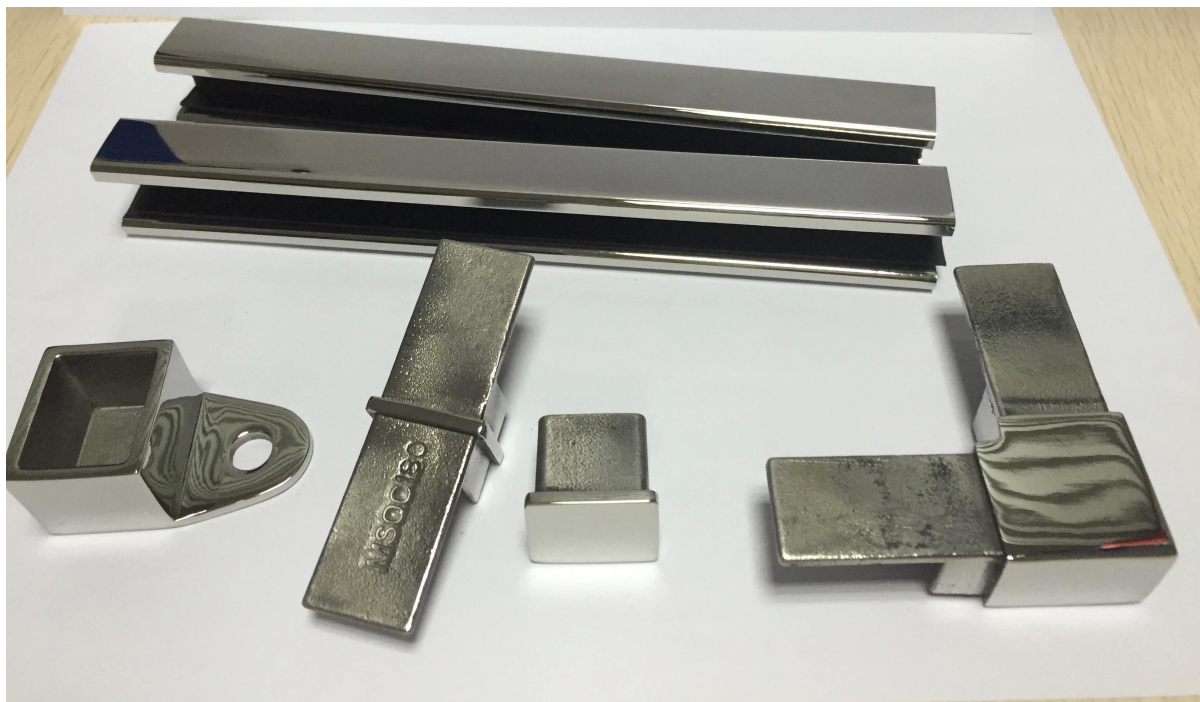

## Round slot handrail & fittings

slot handrail length : 5.8 meters

round handrail fittings :		
round cap		
round wall to rail connector		
round 180 deg. connector		
round 90 deg. connector		

Square groove handrail

# Square slot handrail & fittings

slot handrail length : 5.8 meters

Square handrail fittings :

Square cap

Square wall to rail connector

Square 180 deg. Connector

Square 90 deg. Connector

For any question, just call or email me.