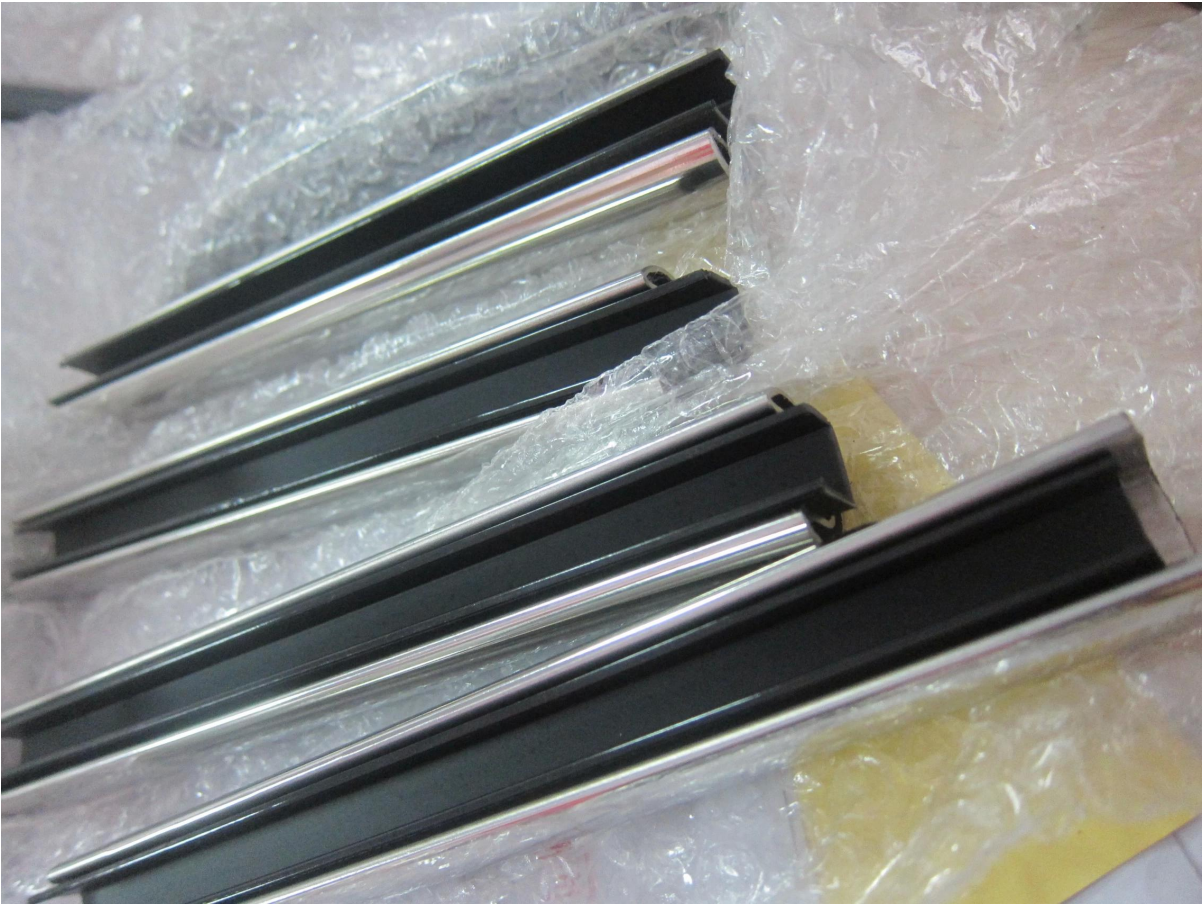

# Top mini slot handrail accessories connector and wall mounted receiver bracket

slot handrail, slot tube, groove handrail and all fittings are offered.

We supply 2 kinds of groove handrail:

- 1: Round groove handrail
- 2: Square groove handrail

Round groove handrail:

## Round slot handrail & fittings

slot handrail length : 5.8 meters

round handrail fittings :		
round cap		
round wall to rail connector		
round 180 deg. connector		
round 90 deg. connector		

Square groove handrail

# Square slot handrail & fittings

slot handrail length : 5.8 meters

Square handrail fittings :

Square cap

Square wall to rail connector

Square 180 deg. Connector

Square 90 deg. Connector

For any question, just call or email me.