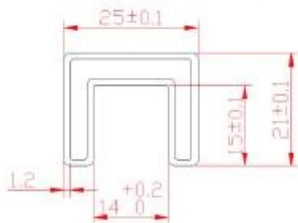

## Round slot handrail & fittings

slot handrail length : 5.8 meters

round handrail fittings :		
round cap		
round wall to rail connector		
round 180 deg. connector		
round 90 deg. connector		

Square groove handrail

# Square slot handrail & fittings

slot handrail length : 5.8 meters

Square handrail fittings :

Square cap

Square wall to rail connector

Square 180 deg. Connector

Square 90 deg. Connector

For any question, just call or email me.