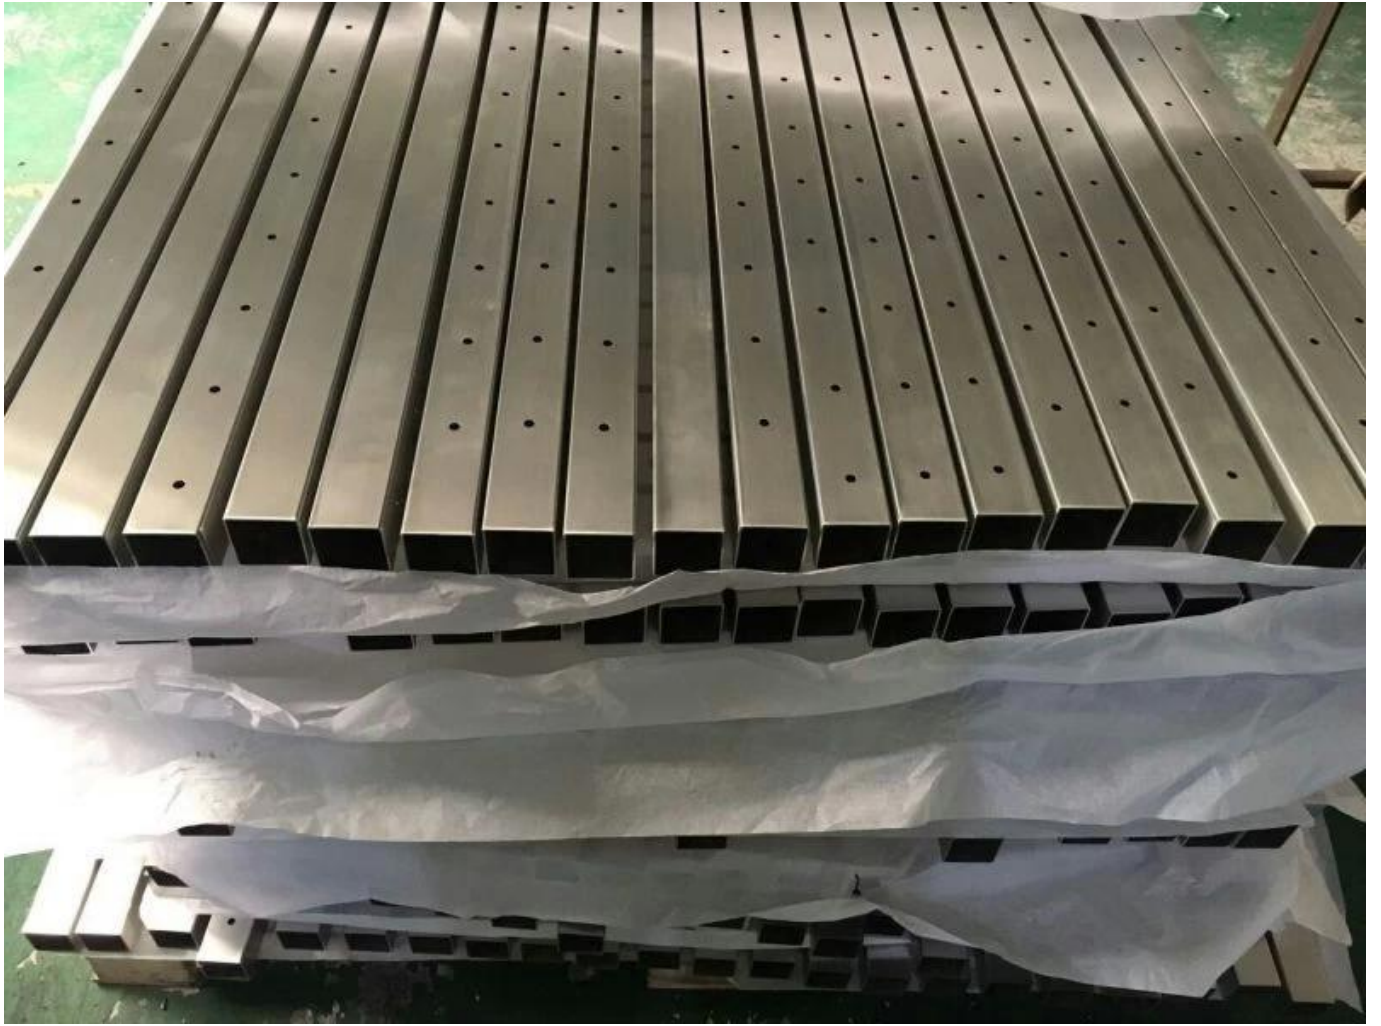

Product Specs

Product name	Stainless Steel Cable Railing Post
Model No.	LCH-122
Material	304SS/316SS
Surface Finish	Satin/Mirror/Black
Post Size	Round type: Dia. 42.4/50.8mm; Square type: 40*40/50*50mm
Cable Size	Dia.:3, 4, 5, 6mm
Application	Stair, Balcony, Deck Cable railing or Wire Rope railing

Square post base plate and cover
On floor mounting to concrete/wood
Cover size: 98*98*6mm (L*W*H)

Top adjustable handrail brackets
Can connect with Round or Flat handrail as customer's requirements

Product Show

Square type post

Black railing post

Side mounted square post

Round railing post

Drawing of cable railing and railing post

Mass Production

Packing Photo

Project Photo