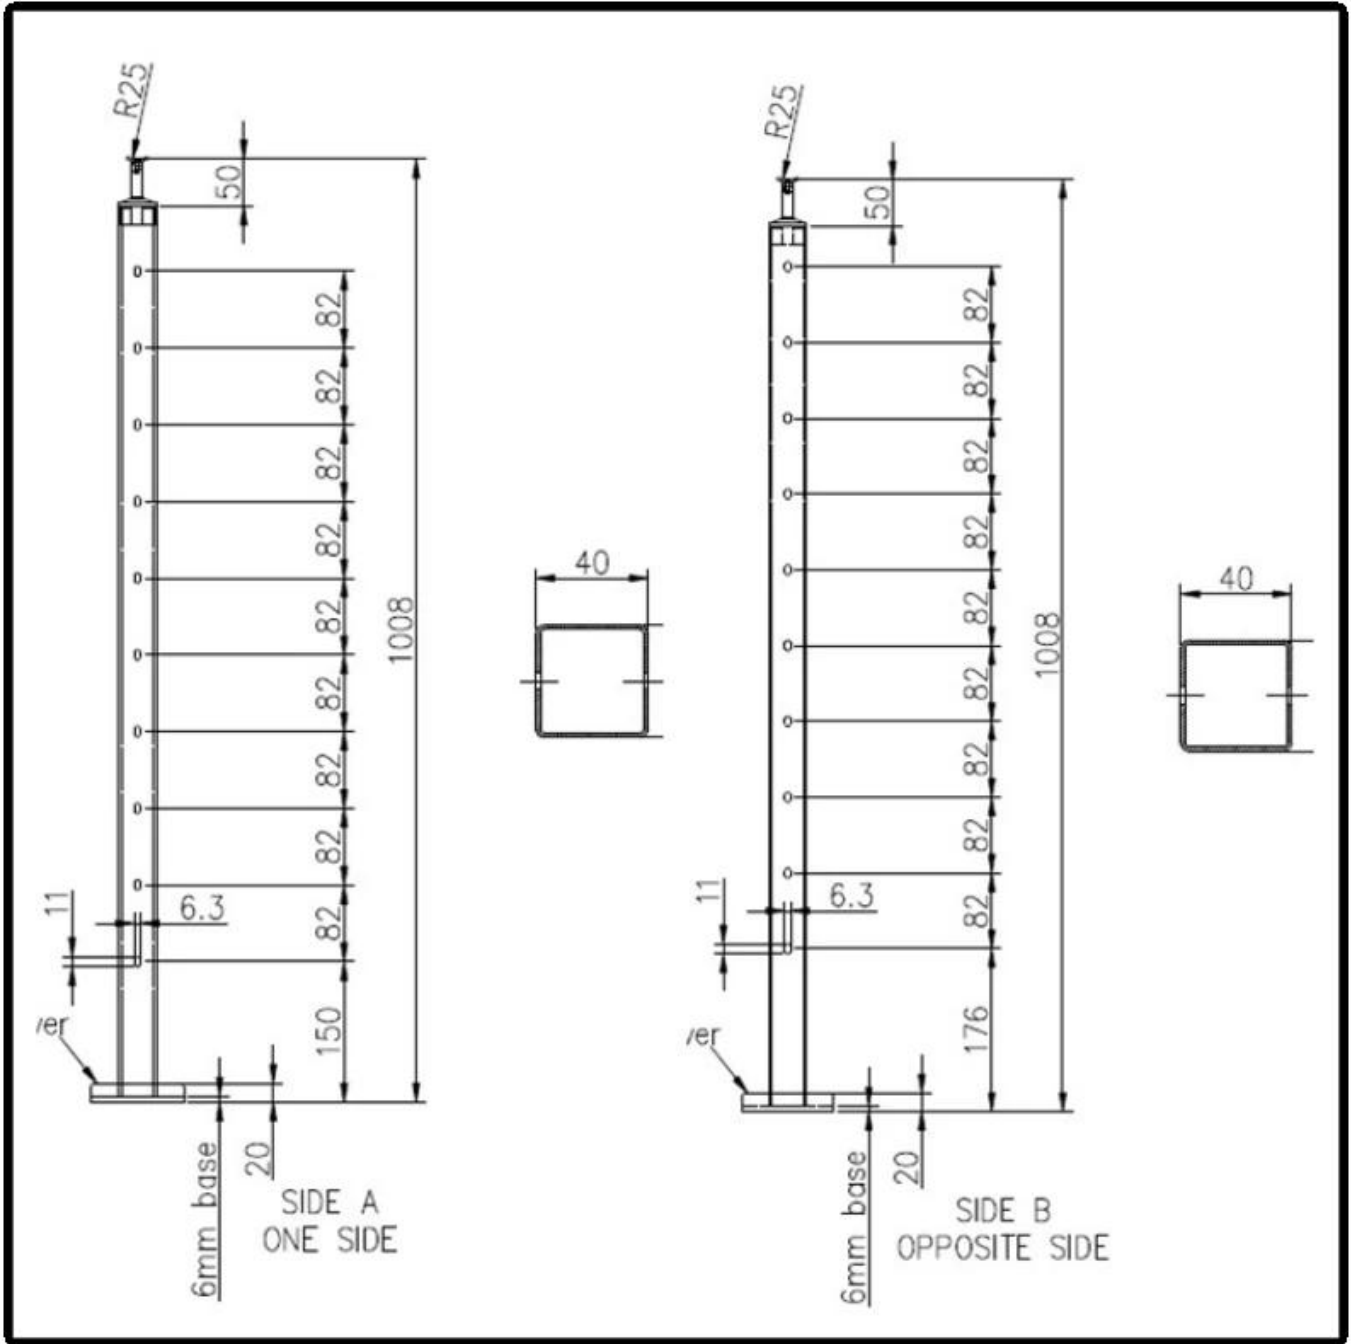

Mass Production