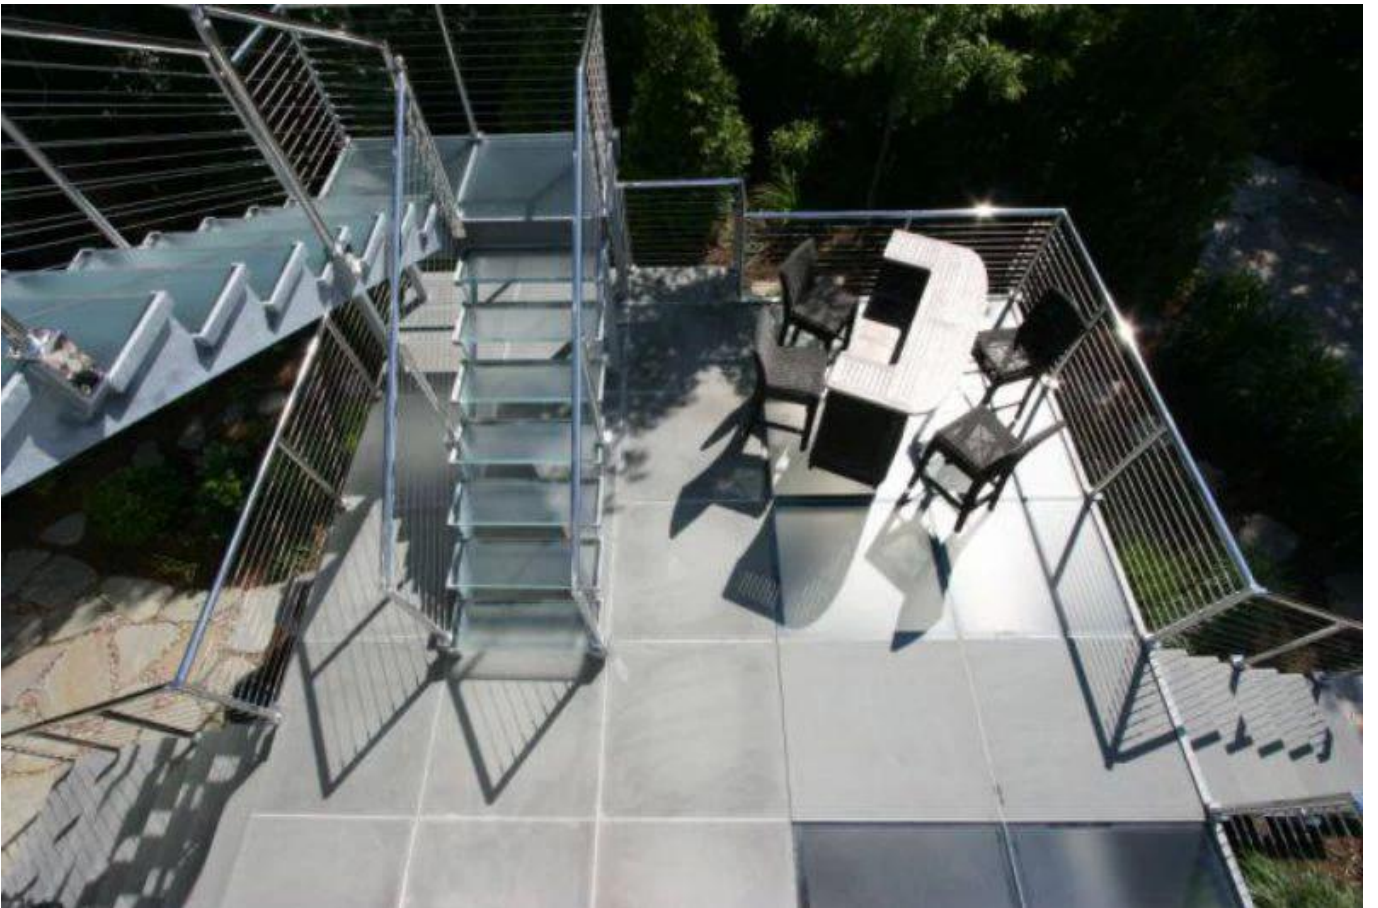

Product Specs

Product name	Stainless Steel Cable Railing Post
Model No.	LCH-122
Material	304SS/316SS
Surface Finish	Satin/Mirror/Black
Post Size	Round type: Dia. 42.4/50.8mm; Square type: 40*40/50*50mm
Cable Size	Dia.:3, 4, 5, 6mm
Application	Stair, Balcony, Deck Cable railing or Wire Rope railing

Square post base plate and cover
On floor mounting to concrete/wood
Cover size: 98*98*6mm (L*W*H)

Top adjustable handrail brackets
Can connect with Round or Flat handrail as customer's requirements

Product Show

Square type post

Black railing post

Side mounted square post

Round railing post

Drawing of cable railing and railing post

Mass Production

Packing Photo

Project Photo