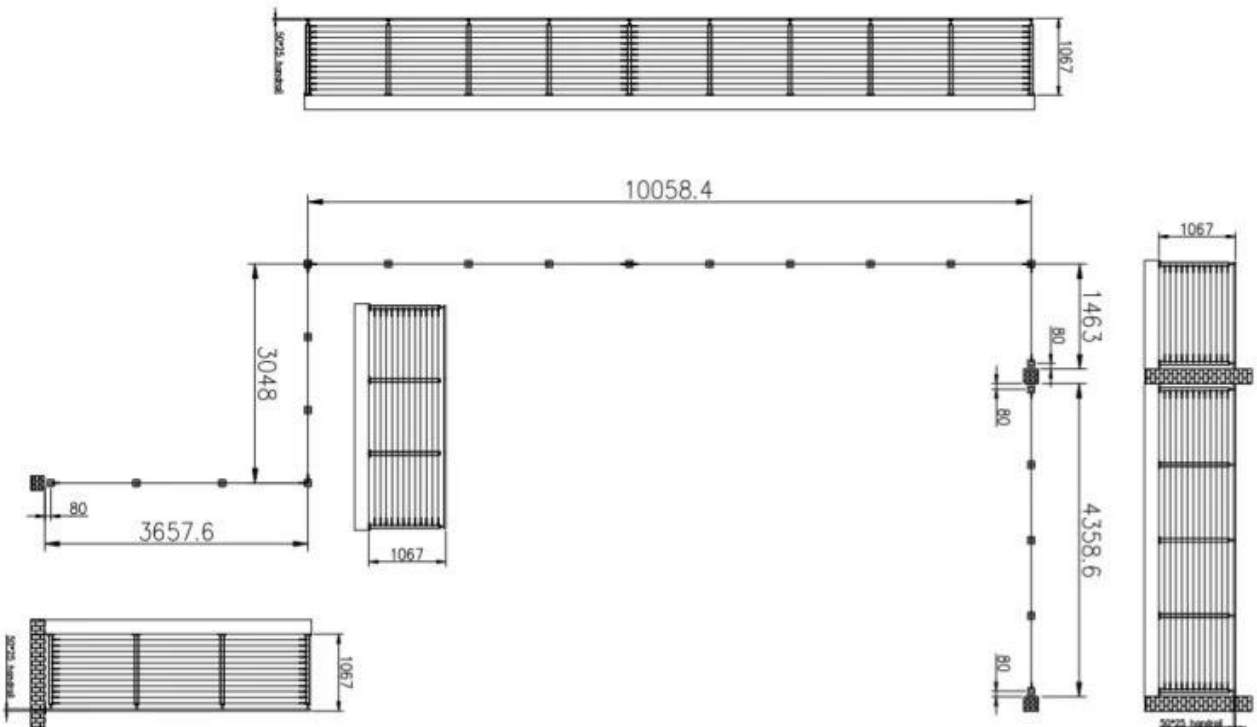

Product Specs

Product name	Stainless Steel Cable Railing Post
Model No.	LCH-122
Material	304SS/316SS
Surface Finish	Satin/Mirror/Black
Post Size	Round type: Dia. 42.4/50.8mm; Square type: 40*40/50*50mm
Cable Size	Dia.:3, 4, 5, 6mm
Application	Stair, Balcony, Deck Cable railing or Wire Rope railing

Square post base plate and cover
On floor mounting to concrete/wood
Cover size: 98*98*6mm (L*W*H)

Top adjustable handrail brackets
Can connect with Round or Flat handrail as customer's requirements

Product Show

Square type post

Black railing post

Side mounted square post

Round railing post

Drawing of cable railing and railing post

Mass Production

Packing Photo

Project Photo