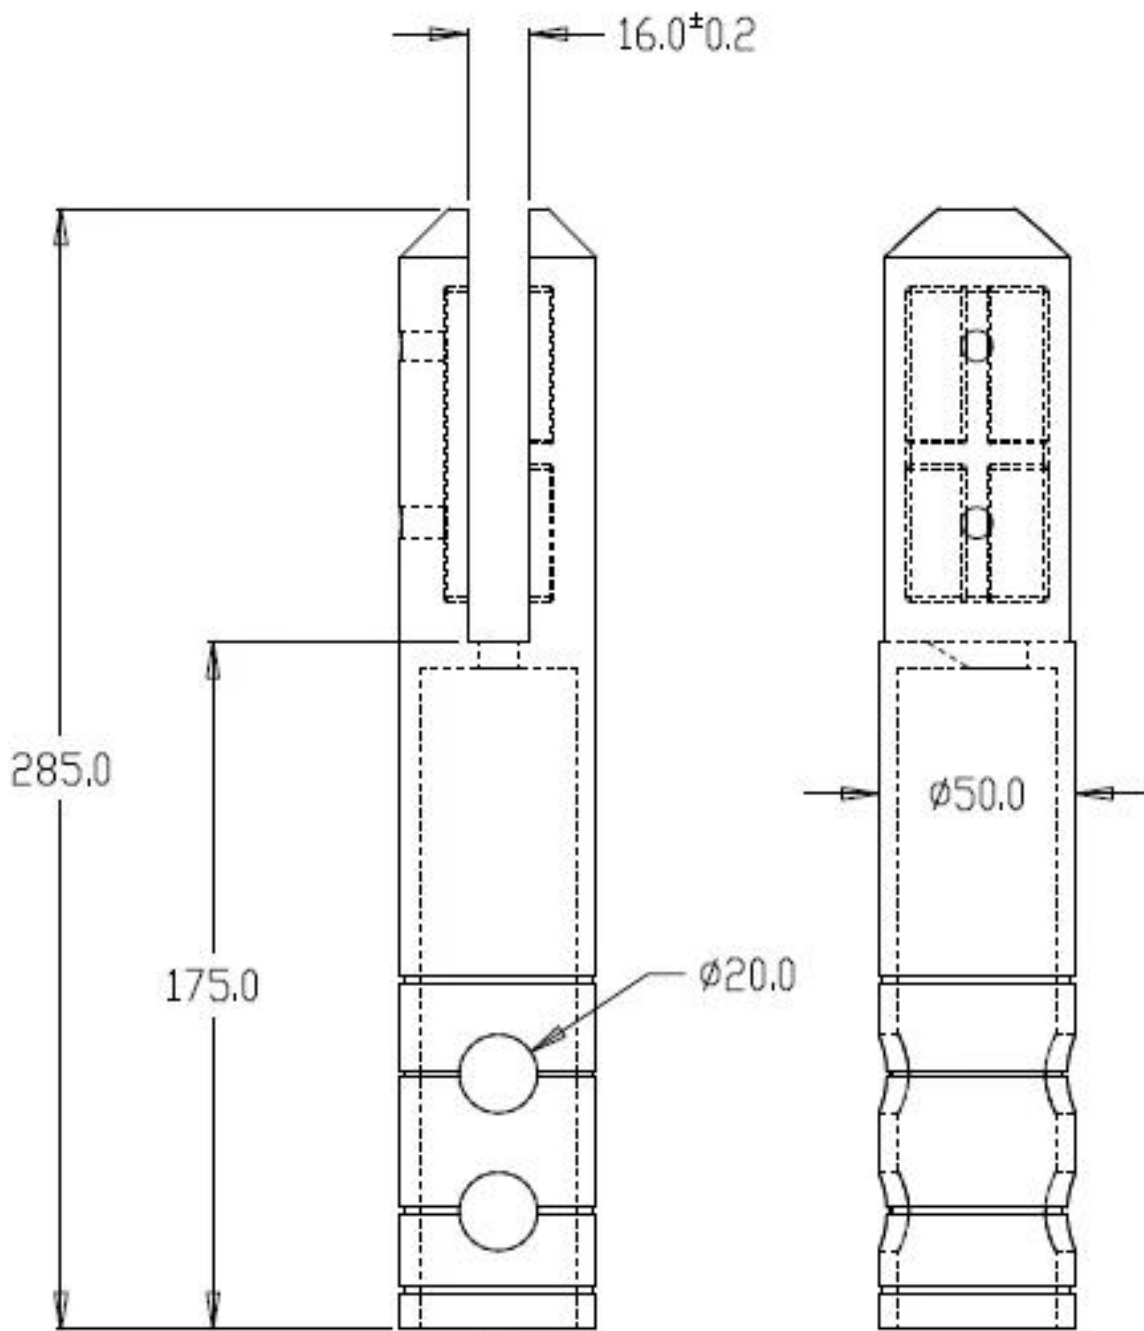

USA standard stainless steel glass spigot for swimming pool

Here are the most common-use 4 designs:

Square base plate spigot(SBM)

Square core drill spigot(SCM)

Round base plate spigot(RBM)

Round core drill spigot(RCM)

Drawing and picture of SBM

Drawing and picture of RBM

Drawing and picture of SCM and RCM

For more information, please call or email me.

Tel: +86 13266706610

Email: sales06@launch-china.cn