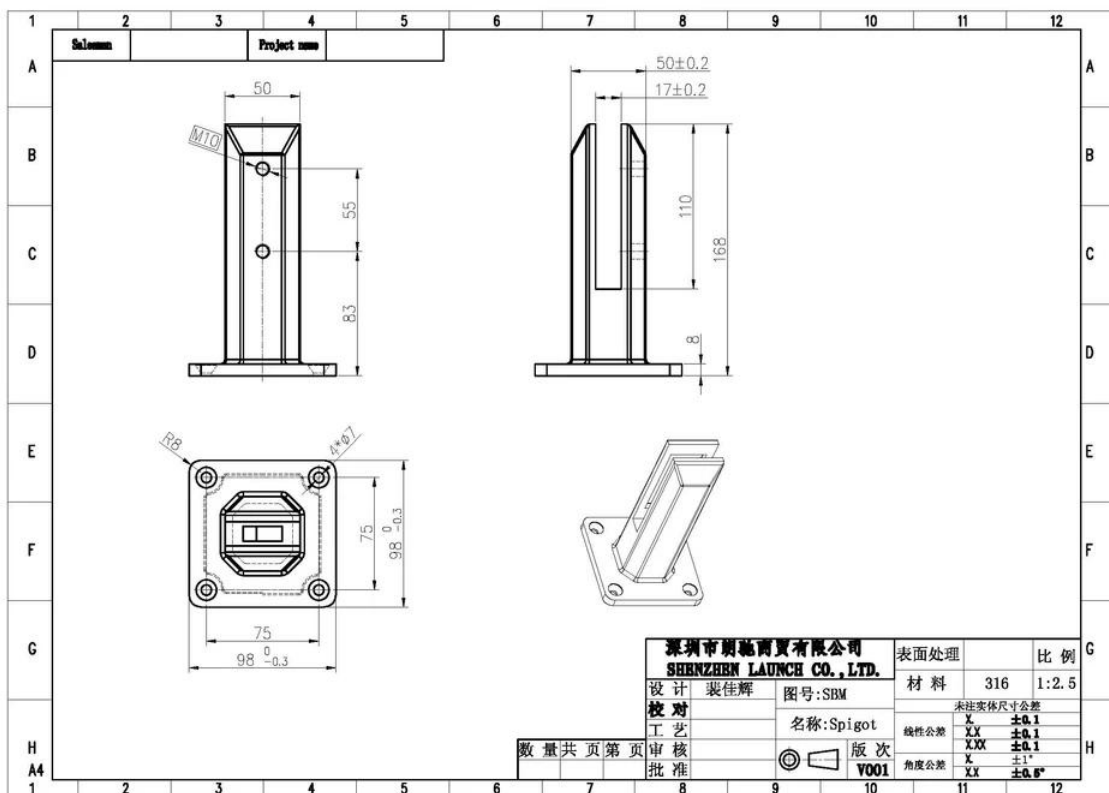

USA standard stainless steel glass spigot for swimming pool

Here are the most common-use 4 designs:

Square base plate spigot(SBM)

Square core drill spigot(SCM)

Round base plate spigot(RBM)

Round core drill spigot(RCM)

Drawing and picture of SBM