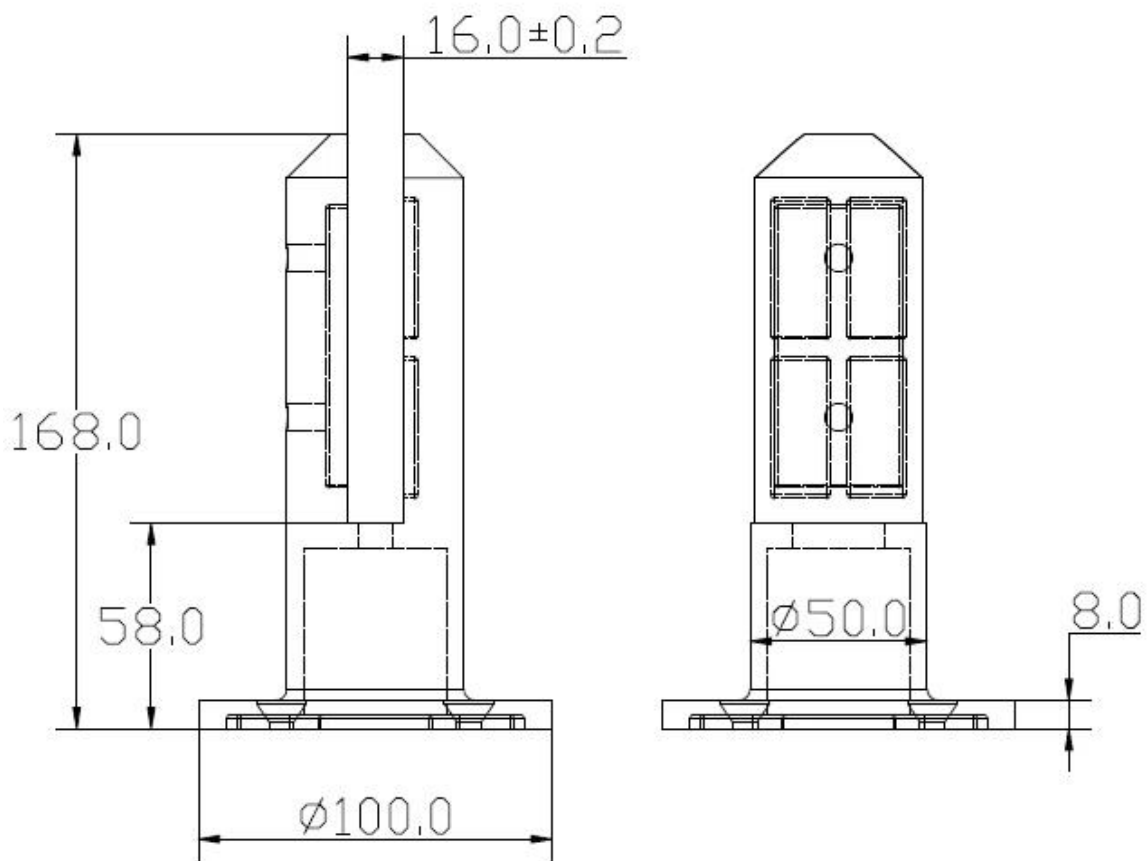

USA standard stainless steel glass spigot for swimming pool

Here are the most common-use 4 designs:

Square base plate spigot(SBM)

Square core drill spigot(SCM)

Round base plate spigot(RBM)

Round core drill spigot(RCM)

Drawing and picture of SBM

Drawing and picture of RBM

Drawing and picture of SCM and RCM

For more information, please call or email me.

Tel: +86 13266706610

Email: sales06@launch-china.cn