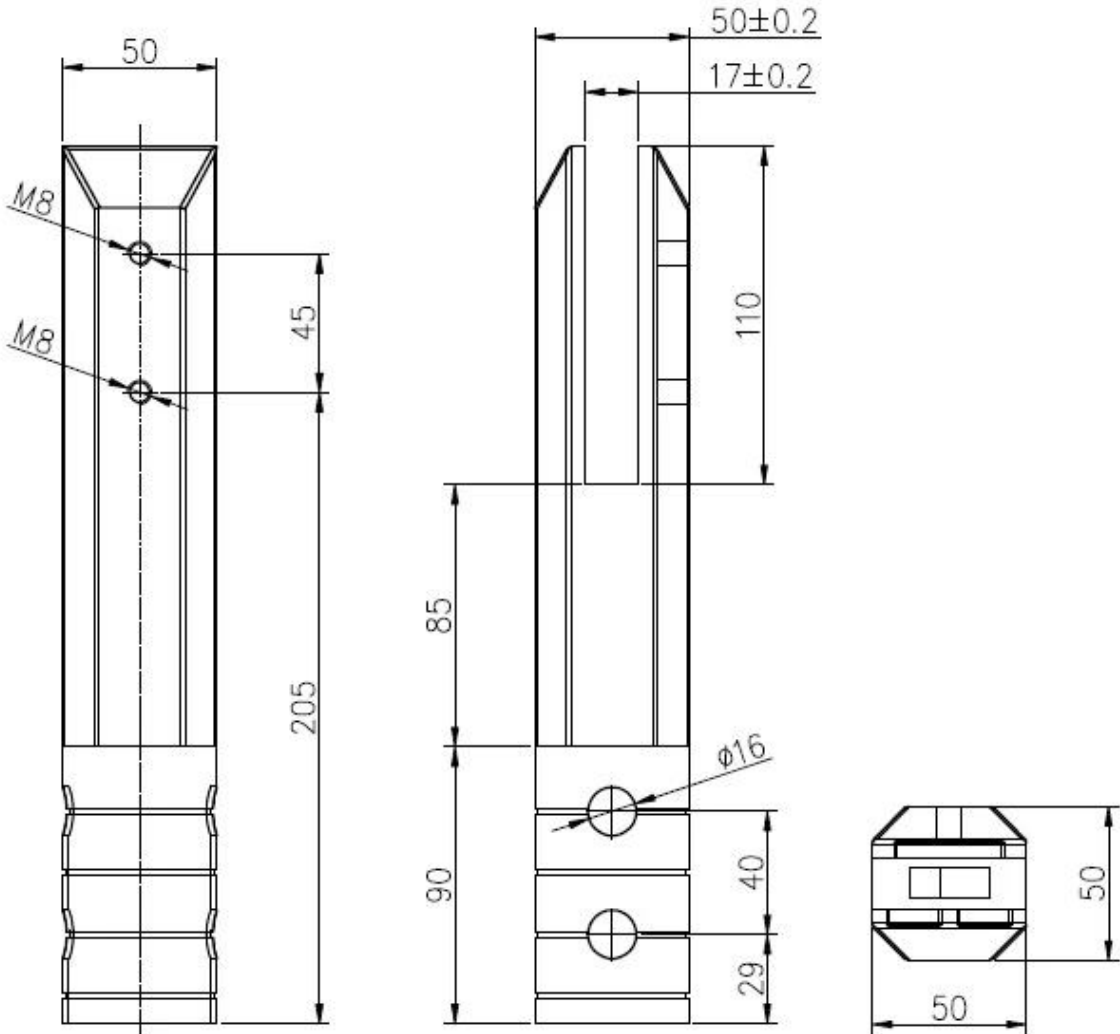

USA standard stainless steel glass spigot for swimming pool

Here are the most common-use 4 designs:

Square base plate spigot(SBM)

Square core drill spigot(SCM)

Round base plate spigot(RBM)

Round core drill spigot(RCM)

Drawing and picture of SBM

Drawing and picture of RBM

Drawing and picture of SCM and RCM

For more information, please call or email me.

Tel: +86 13266706610

Email: sales06@launch-china.cn