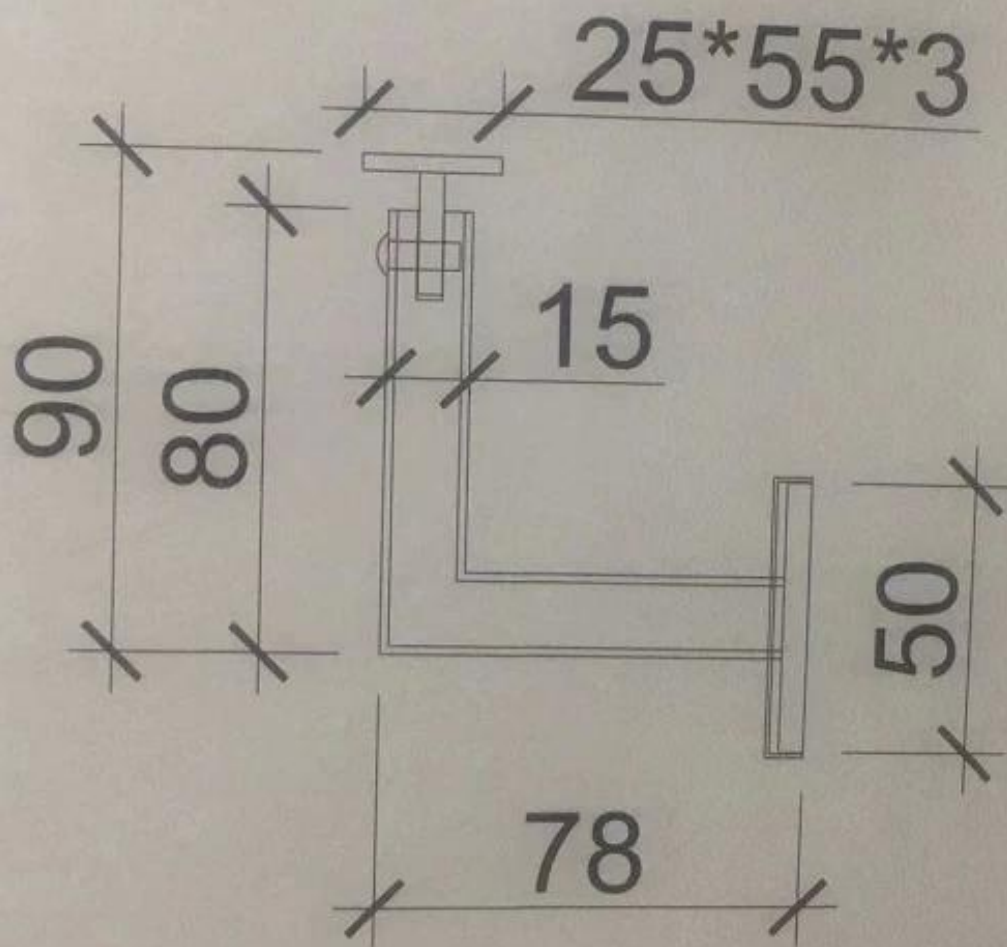

Product Name Stainless Steel Handrail Bracket

Model Number P715

Material 304 / 316L

MOQ 1 Piece

Delivery Time Normally 7-10 days for samples, 30-55 days for bulk order.

Payment T/T, LC, Cash, etc. Normally 30% by T/T in advance, balance to be paid before shipment.

Packaging Each piece will be packed by pearl wood, then several pieces will be packed in a carton

Dimension:

Welcome to contact for further details:

Eve

Email: sales03@launch-china.cn

HP/WhatsApp: +8613686807796