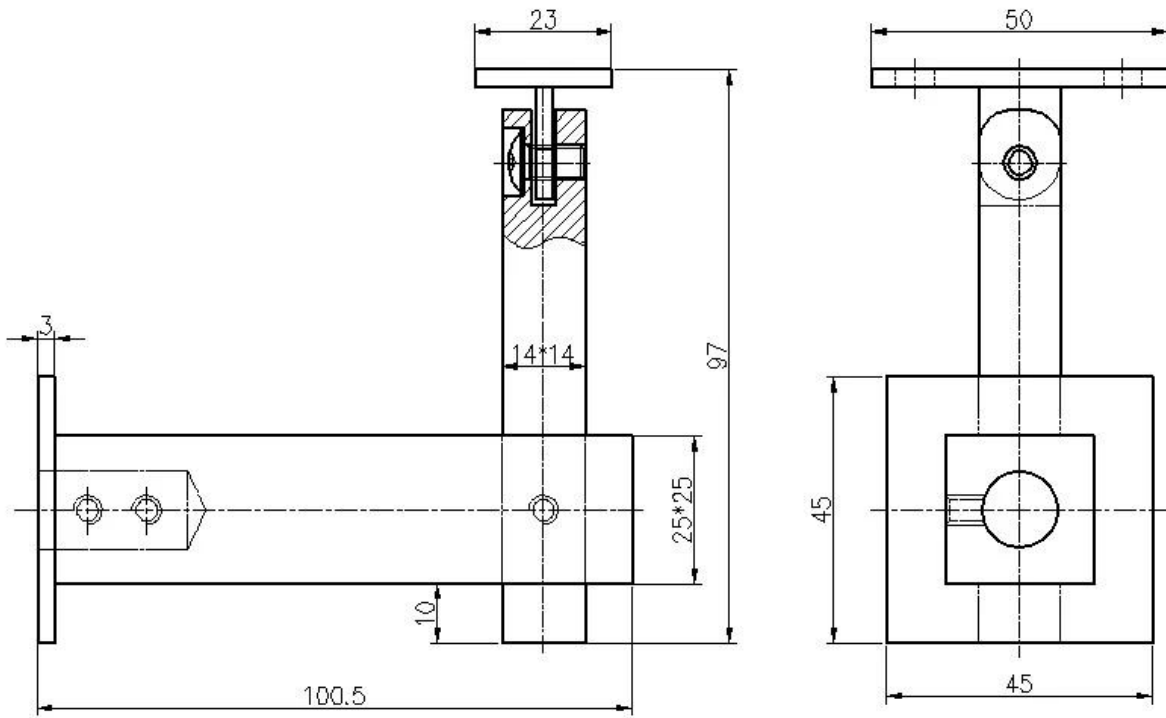

## Wall Mounting Stainless Steel Handrail Brackets

Material: Stainless steel 304 or 316

Finish: Satin / Mirror polished

Mounted to wall ( wall can be concrete or wood )

Mounted to glass panel also available, the mounting end can custom made fitting for that usage

Flexible stair handrail bracket

Drawing details:

Project photos of wall mount square handrail support bracket for square tubing handrail:

Application:

Glass panel mounting square handrail support bracket for square tubing handrail :