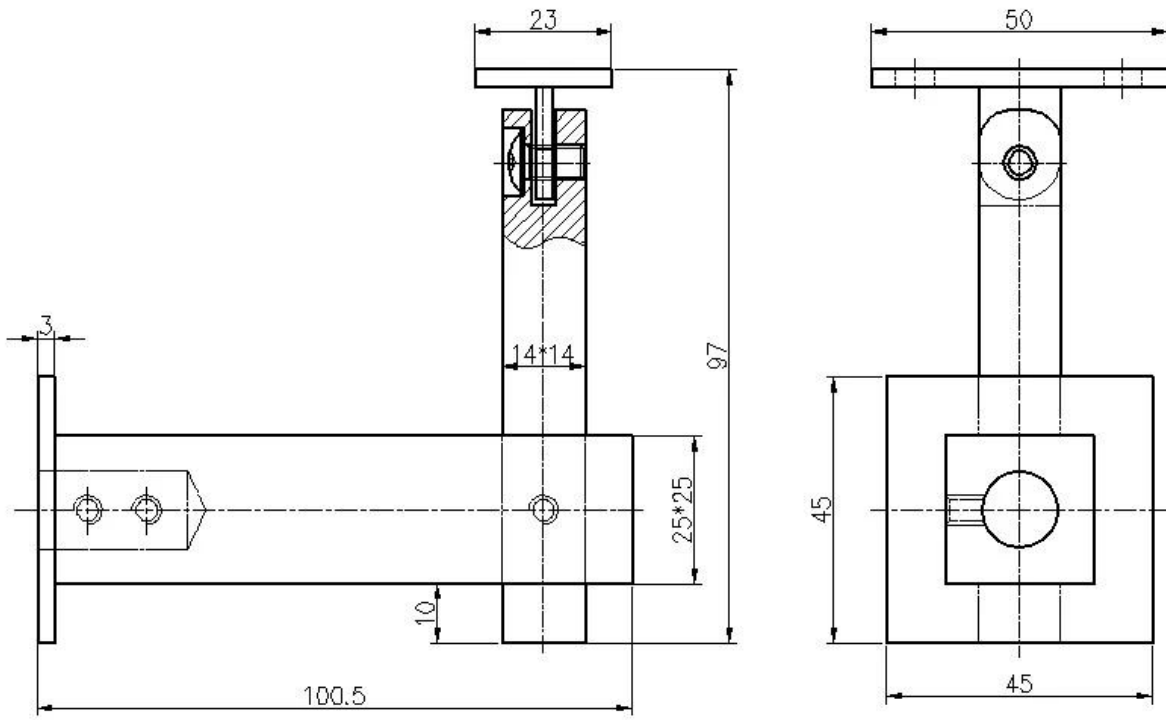

Wall Mounting Stainless Steel Handrail Brackets

P712 Wall Mounting Stainless Steel Handrail Brackets specifications :

Material: Stainless steel 304 or 316

Finish: Satin / Mirror polished

Mounted to wall (wall can be concrete or wood)

Mounted to glass panel also available, the mounting end can custom made fitting for that usage

Flexible stair handrail bracket

Project photos of wall mount square handrail support bracket for square tubing handrail:

Glass panel mounting square handrail support bracket for square tubing handrail :