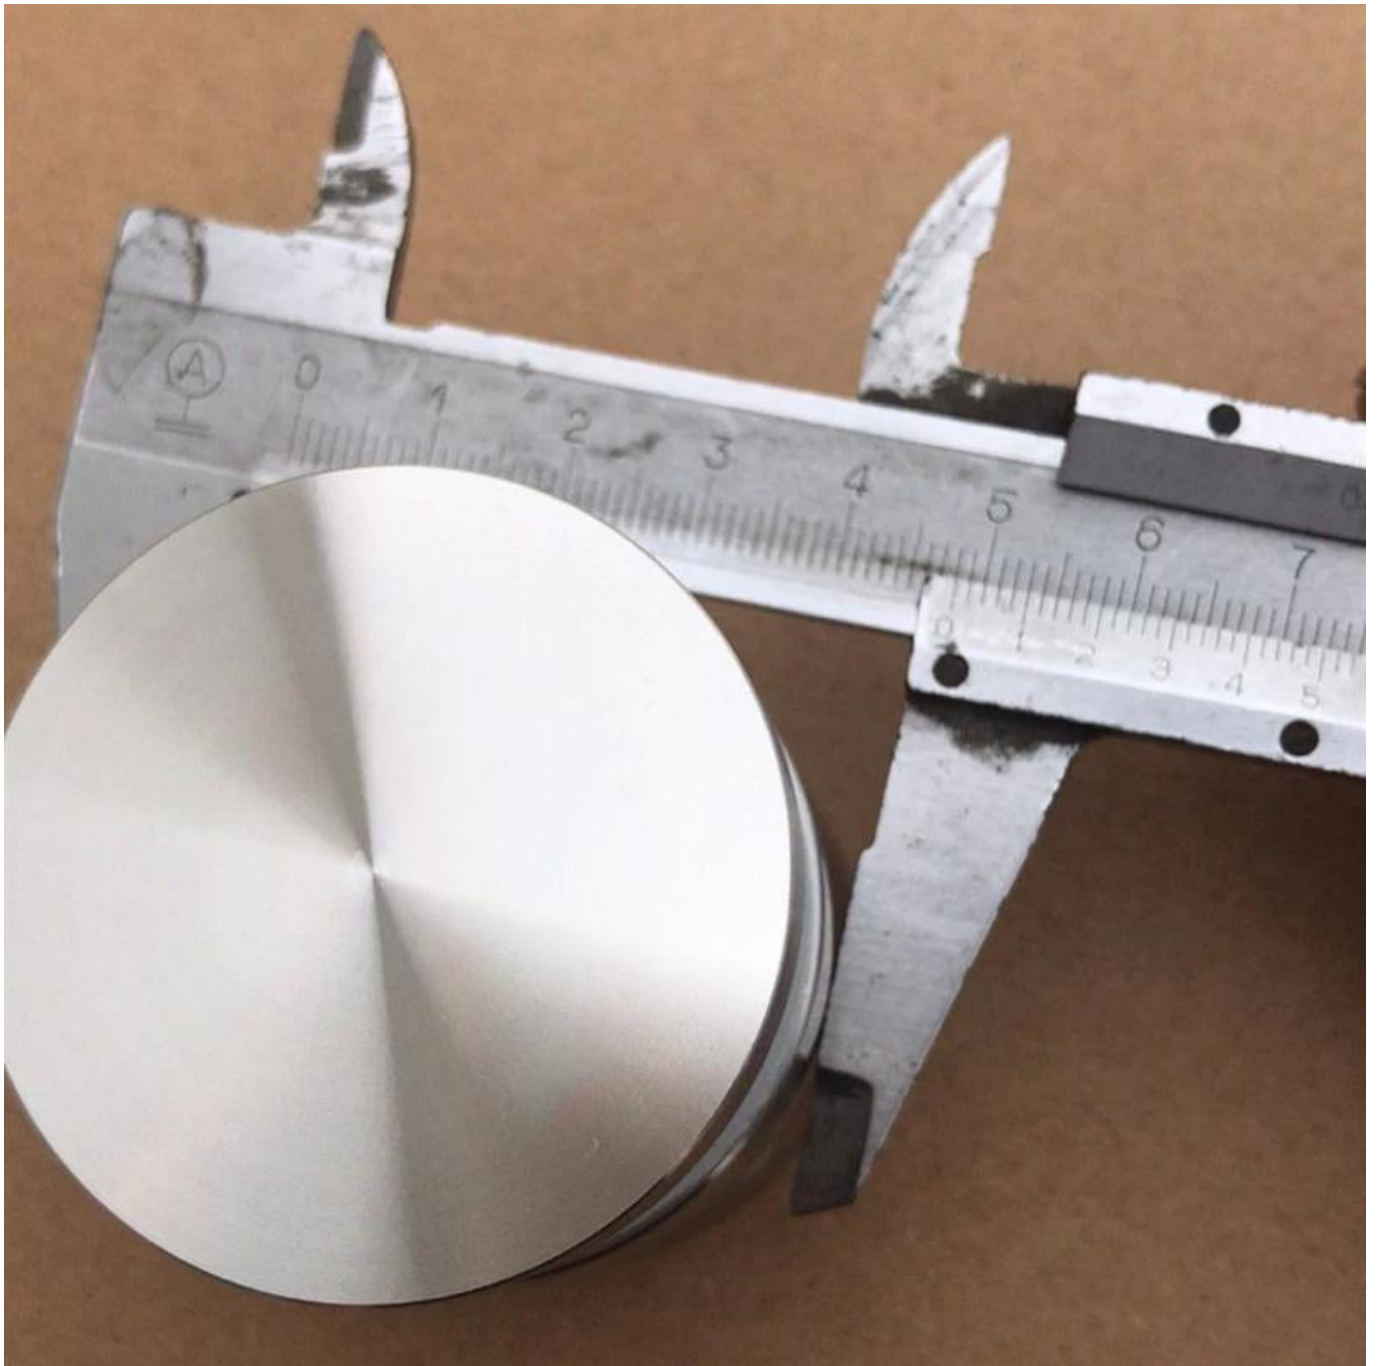

## Wholesale 10-12mm stainless steel glass to wall distance adjustable standoff clamps for frameless glass balustrade railings .

### 1) Specifications :

For glass thickness	10-19mm
Material	304/316 stainless steel
Finish	satin , mirror , matte black
Sizes available	30/38/40/45/50mm , customized
Glass holes	Needed
Mounting	concrete or wood mount

Dimensions for adjustable standoff & bolts -

Machined finish of 10-12mm stainless steel adjustable standoff clamps-

Matte black finish of 10-12mm stainless steel adjustable standoff clamps -

**MORE GLASS STANDOFF DESIGNS:**

Part No.	Material	Finish	Body	Bolt size
<ul style="list-style-type: none"> <li>▪ SF-30</li> <li>▪ SF-40</li> <li>▪ SF-50</li> <li>▪ SF-50A</li> </ul>	<ul style="list-style-type: none"> <li>▪ AISI 304</li> <li>▪ AISI 316</li> </ul>	<ul style="list-style-type: none"> <li>▪ Satin</li> <li>▪ Mirror</li> </ul>	<ul style="list-style-type: none"> <li>▪ 30x10; 30x25mm</li> <li>▪ 40x10; 40x30mm</li> <li>▪ 50x12; 50x30mm</li> <li>▪ 50x12; 50x50mm</li> <li>▪ silicon rubber gasket included</li> </ul>	<ul style="list-style-type: none"> <li>▪ M10x120 bolt</li> <li>▪ M10x72 wood screw</li> <li>▪ M8x100 bolt</li> <li>▪ M8 x72 wood screw</li> </ul>