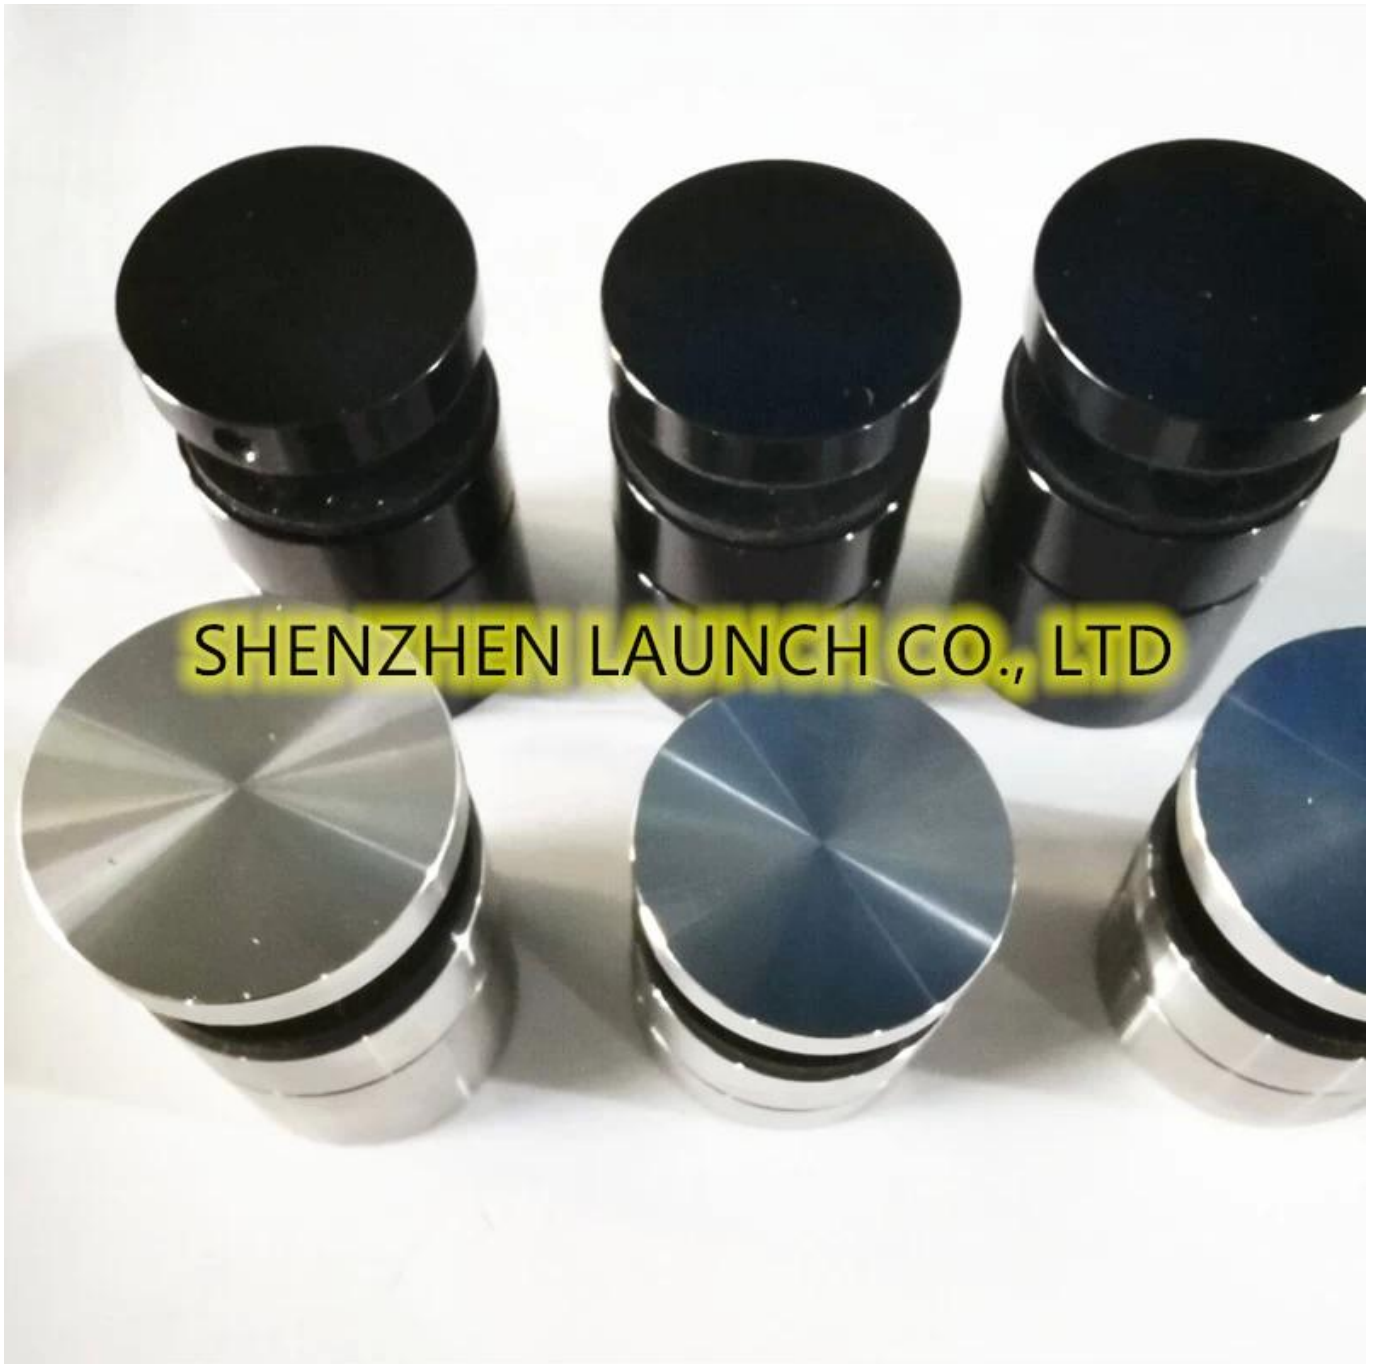

## Wholesale 10-12mm stainless steel glass to wall distance adjustable standoff clamps for frameless glass balustrade railings .

### 1) Specifications :

For glass thickness	10-19mm
Material	304/316 stainless steel
Finish	satin , mirror , matte black
Sizes available	30/38/40/45/50mm , customized
Glass holes	Needed
Mounting	concrete or wood mount

Dimensions for adjustable standoff & bolts -

Machined finish of 10-12mm stainless steel adjustable standoff clamps-

Matte black finish of 10-12mm stainless steel adjustable standoff clamps -

**MORE GLASS STANDOFF DESIGNS:**

Part No.	Material	Finish	Body	Bolt size
<ul style="list-style-type: none"> <li>▪ SF-30</li> <li>▪ SF-40</li> <li>▪ SF-50</li> <li>▪ SF-50A</li> </ul>	<ul style="list-style-type: none"> <li>▪ AISI 304</li> <li>▪ AISI 316</li> </ul>	<ul style="list-style-type: none"> <li>▪ Satin</li> <li>▪ Mirror</li> </ul>	<ul style="list-style-type: none"> <li>▪ 30x10; 30x25mm</li> <li>▪ 40x10; 40x30mm</li> <li>▪ 50x12; 50x30mm</li> <li>▪ 50x12; 50x50mm</li> <li>▪ silicon rubber gasket included</li> </ul>	<ul style="list-style-type: none"> <li>▪ M10x120 bolt</li> <li>▪ M10x72 wood screw</li> <li>▪ M8x100 bolt</li> <li>▪ M8 x72 wood screw</li> </ul>