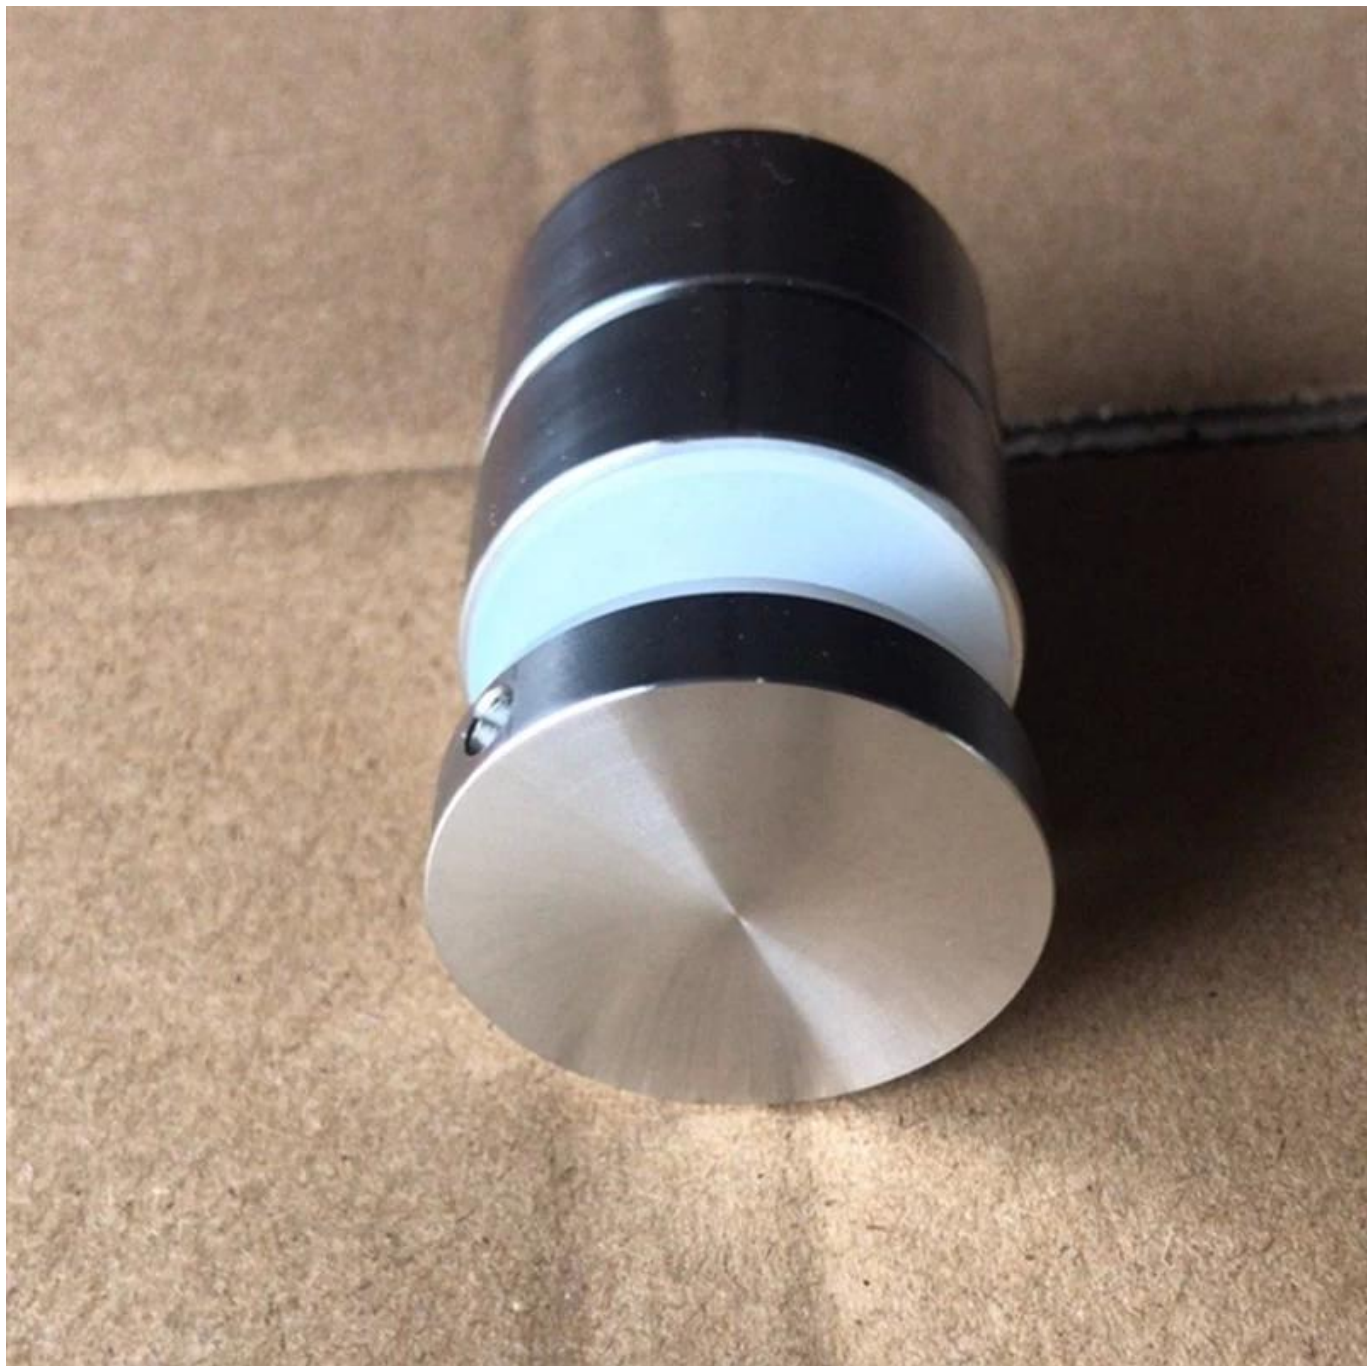

## Wholesale 10-12mm stainless steel glass to wall distance adjustable standoff clamps for frameless glass balustrade railings .

### 1) Specifications :

For glass thickness	10-19mm
Material	304/316 stainless steel
Finish	satin , mirror , matte black
Sizes available	30/38/40/45/50mm , customized
Glass holes	Needed
Mounting	concrete or wood mount

Dimensions for adjustable standoff & bolts -

Machined finish of 10-12mm stainless steel adjustable standoff clamps-

Matte black finish of 10-12mm stainless steel adjustable standoff clamps -

**MORE GLASS STANDOFF DESIGNS:**

Part No.	Material	Finish	Body	Bolt size
<ul style="list-style-type: none"> <li>▪ SF-30</li> <li>▪ SF-40</li> <li>▪ SF-50</li> <li>▪ SF-50A</li> </ul>	<ul style="list-style-type: none"> <li>▪ AISI 304</li> <li>▪ AISI 316</li> </ul>	<ul style="list-style-type: none"> <li>▪ Satin</li> <li>▪ Mirror</li> </ul>	<ul style="list-style-type: none"> <li>▪ 30x10; 30x25mm</li> <li>▪ 40x10; 40x30mm</li> <li>▪ 50x12; 50x30mm</li> <li>▪ 50x12; 50x50mm</li> <li>▪ silicon rubber gasket included</li> </ul>	<ul style="list-style-type: none"> <li>▪ M10x120 bolt</li> <li>▪ M10x72 wood screw</li> <li>▪ M8x100 bolt</li> <li>▪ M8 x72 wood screw</li> </ul>