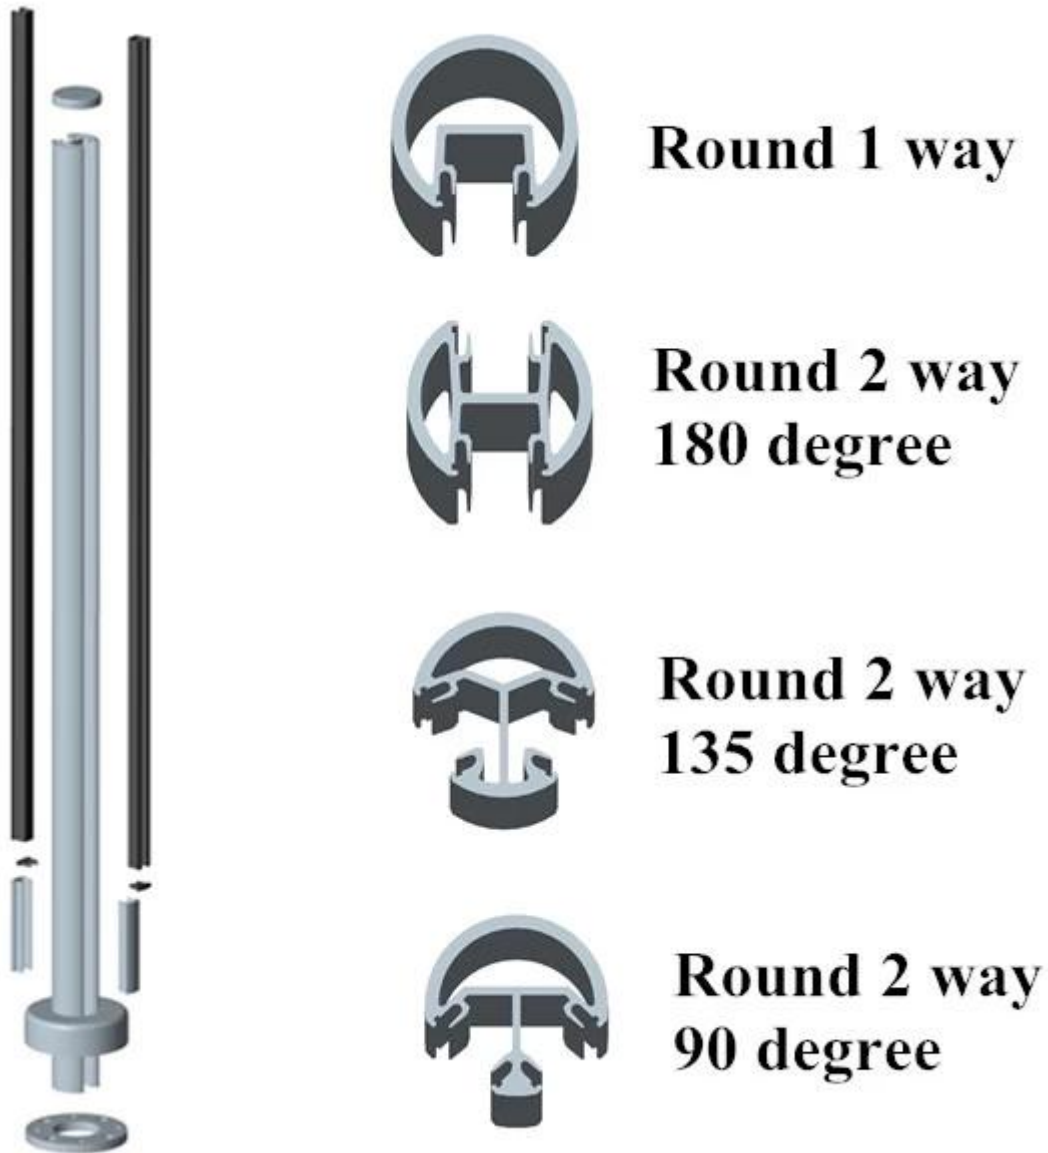

aluminum post fence glass railing design for balcony deck pool fence design:

specifications:

1. Material: 6063/6061 T5
2. post height: 1265mm high or as per your requirement.
3. Finish: Anodizing, powder coating with RAL color.
4. Accessories: one set of post including cap,base and cover,snap insert
5. Dimension: square type:50*50*3mm and round type:dia50mm*3mm
6. used for balcony and pool fencing

1. Round type post:

2. Square type post:

Square 1 way

**Square 2 way
180 degree**

**Square 2 way
135 degree**

**Square 2 way
90 degree**

Any question or needs , please contact with me freely :

Contact: Joey Lan