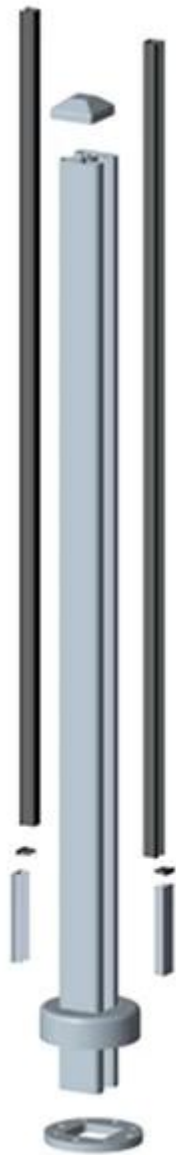

aluminum post fence glass railing design for balcony deck pool fence design:

specifications:

1. Material: 6063/6061 T5
2. post height: 1265mm high or as per your requirement.
3. Finish: Anodizing, powder coating with RAL color.
4. Accessories: one set of post including cap,base and cover,snap insert
5. Dimension: square type:50*50*3mm and round type:dia50mm*3mm
6. used for balcony and pool fencing

1. Round type post:

2. Square type post:

Square 1 way

**Square 2 way
180 degree**

**Square 2 way
135 degree**

**Square 2 way
90 degree**

Any question or needs , please contact with me freely :

Contact: Joey Lan